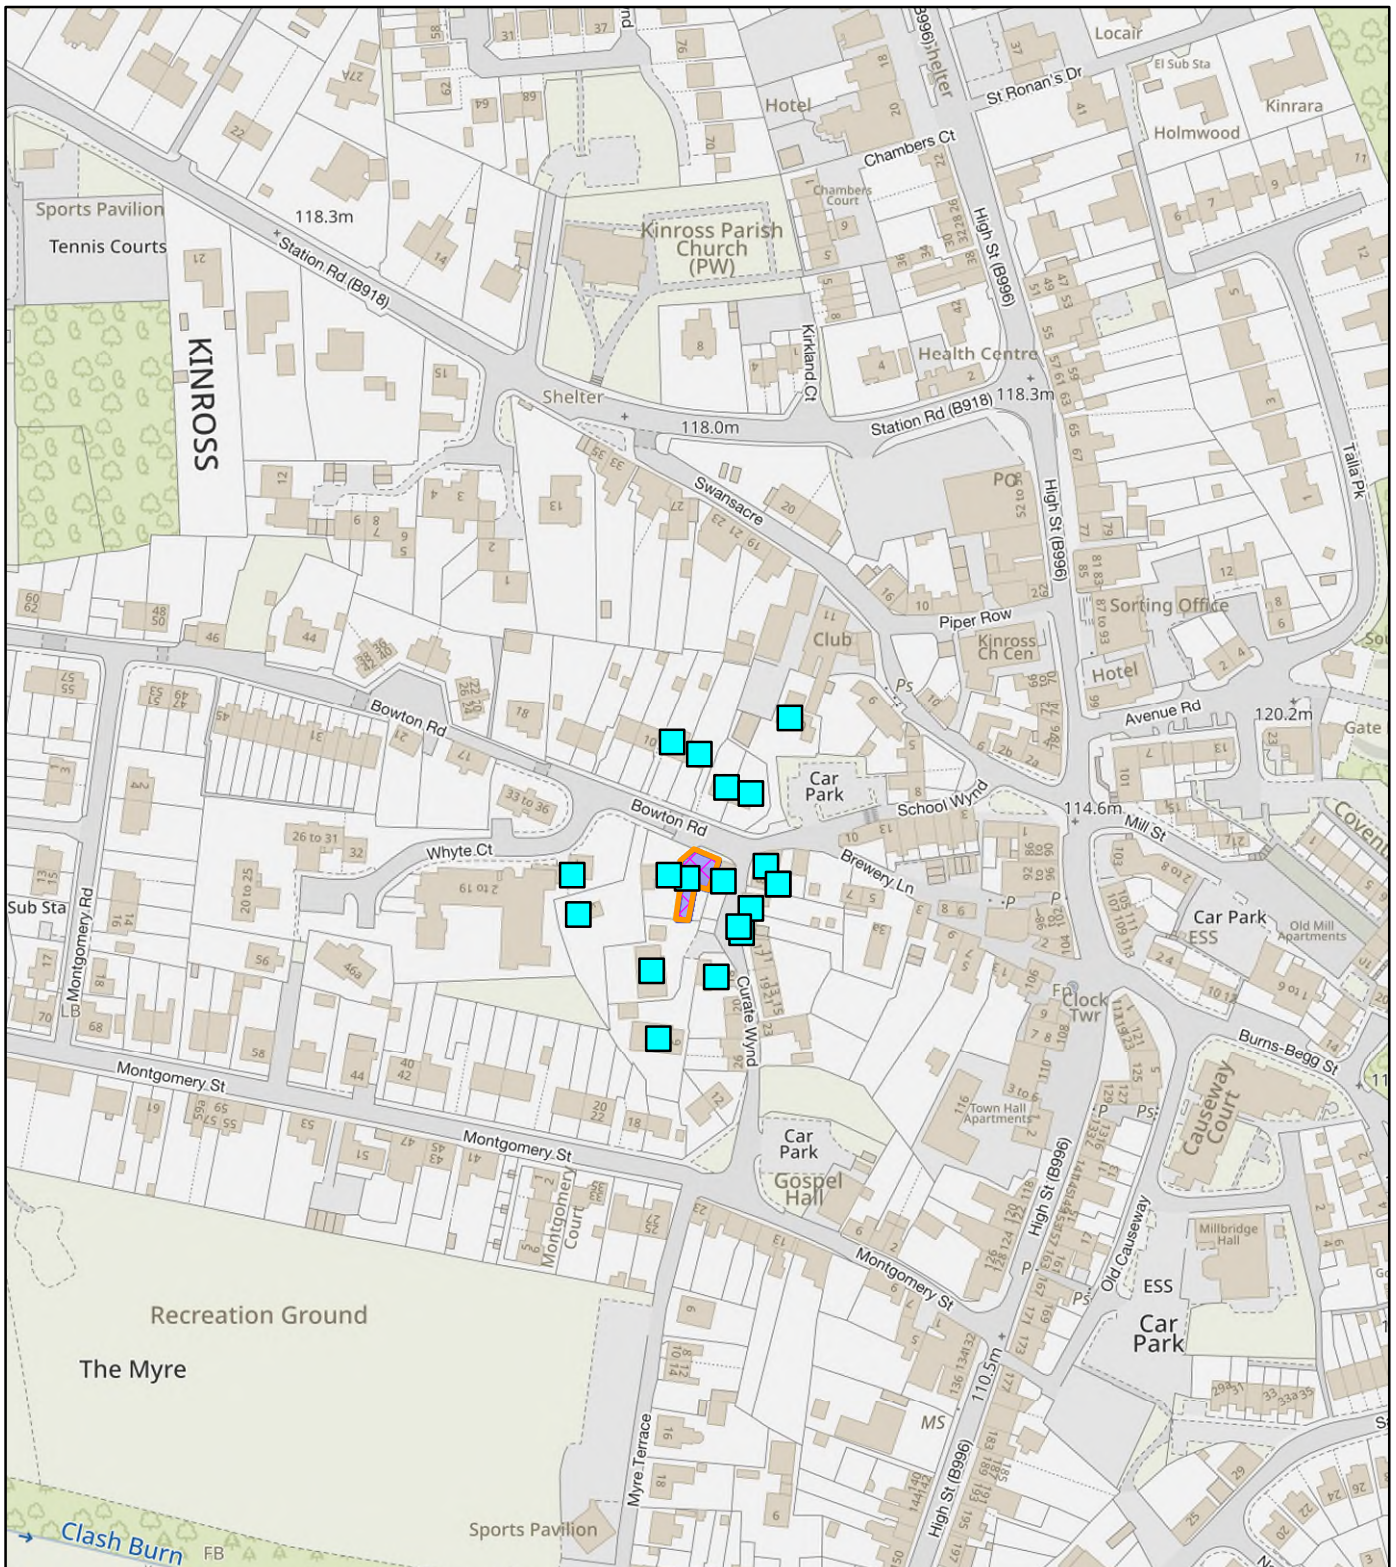

Perth & Kinross Council

NEIGHBOUR NOTIFICATION

Location Plan showing planning application site

This map is for Neighbour Notification ONLY. It must not be reproduced or used for any other purpose.

© Crown copyright [and database rights] 2023 OS 100016971. You are permitted to use this data solely to enable you to respond to, or interact with, the organisation that provided you with the data. You are not permitted to copy, sub-licence, distribute or sell any of this data to third parties in any form.