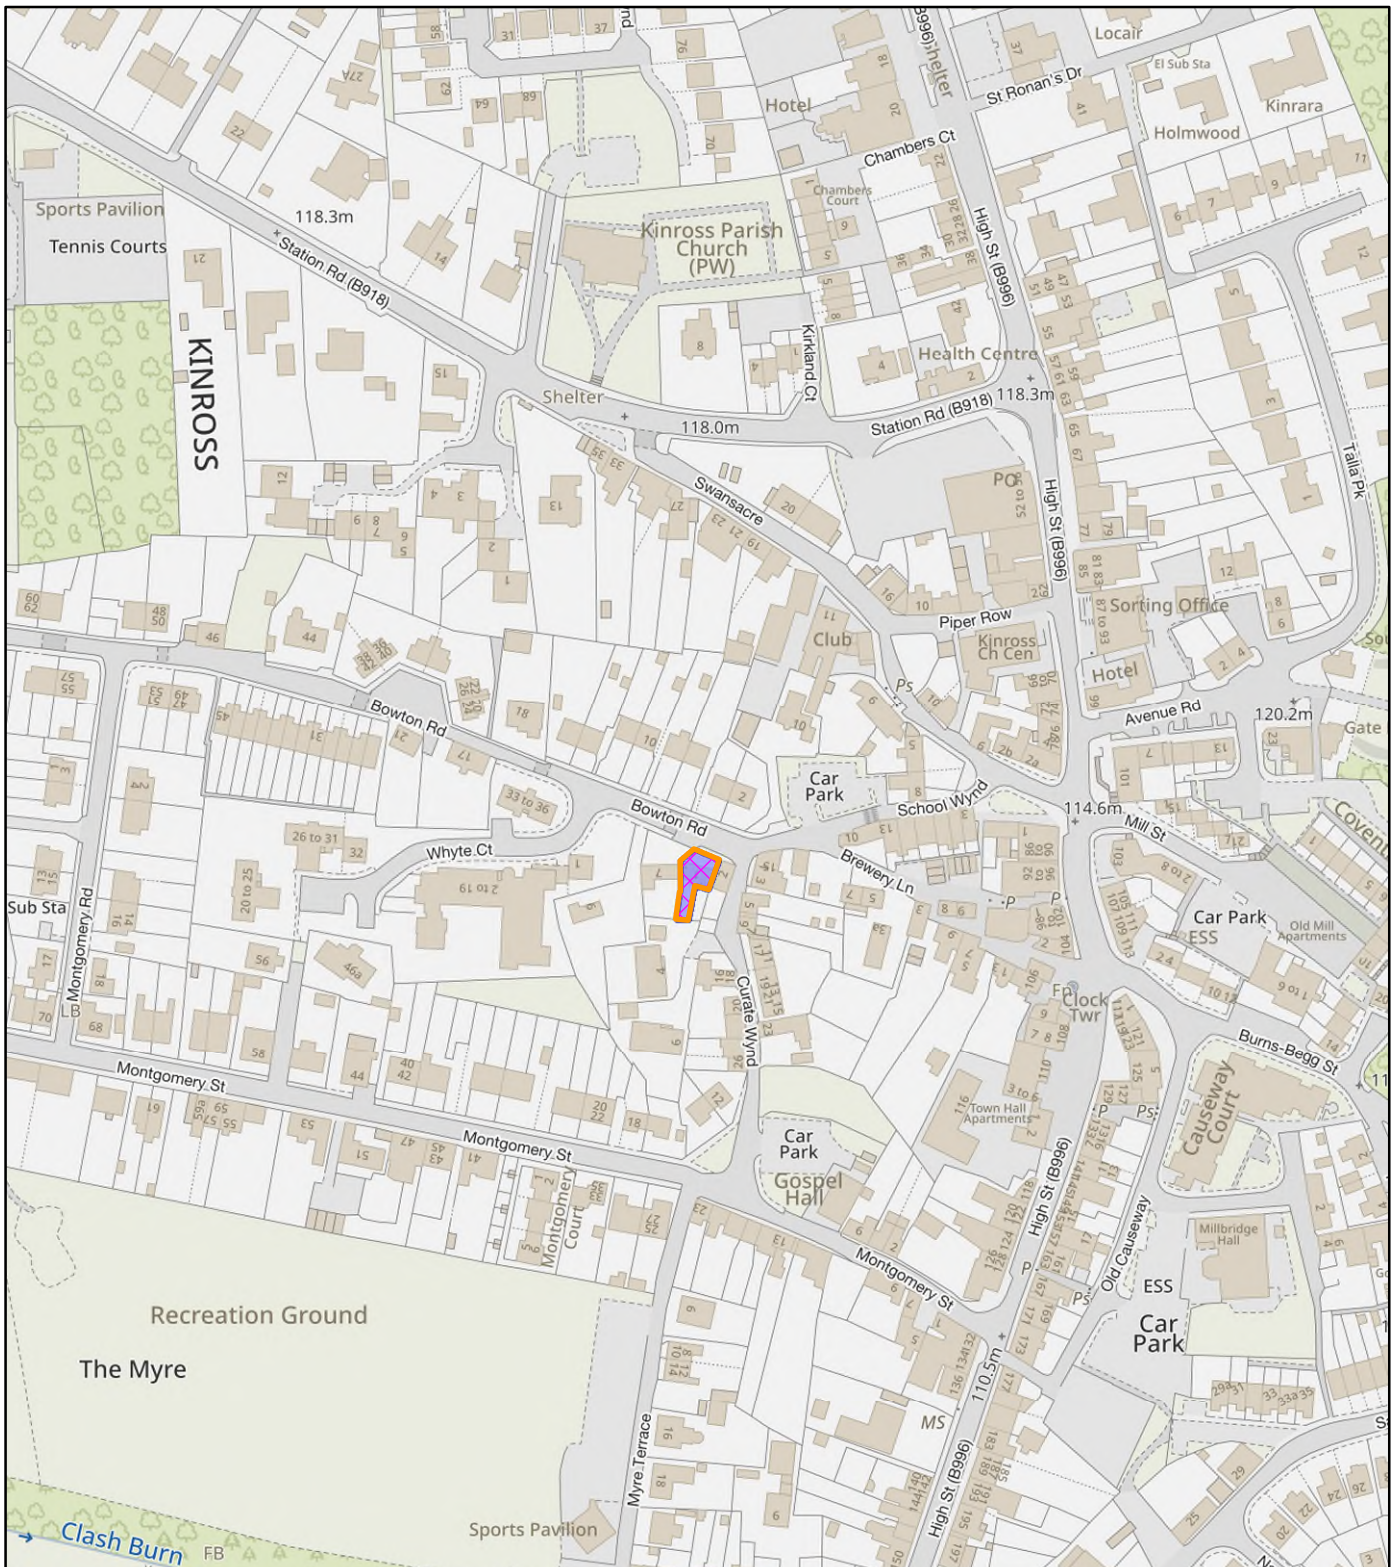

Perth & Kinross Council

NEIGHBOUR NOTIFICATION

Location Plan showing planning application site

This map is for Neighbour Notification ONLY. It must not be reproduced or used for any other purpose.

© Crown copyright [and database rights] 2023 OS 100016971. You are permitted to use this data solely to enable you to respond to, or interact with, the organisation that provided you with the data. You are not permitted to copy, sub-licence, distribute or sell any of this data to third parties in any form.