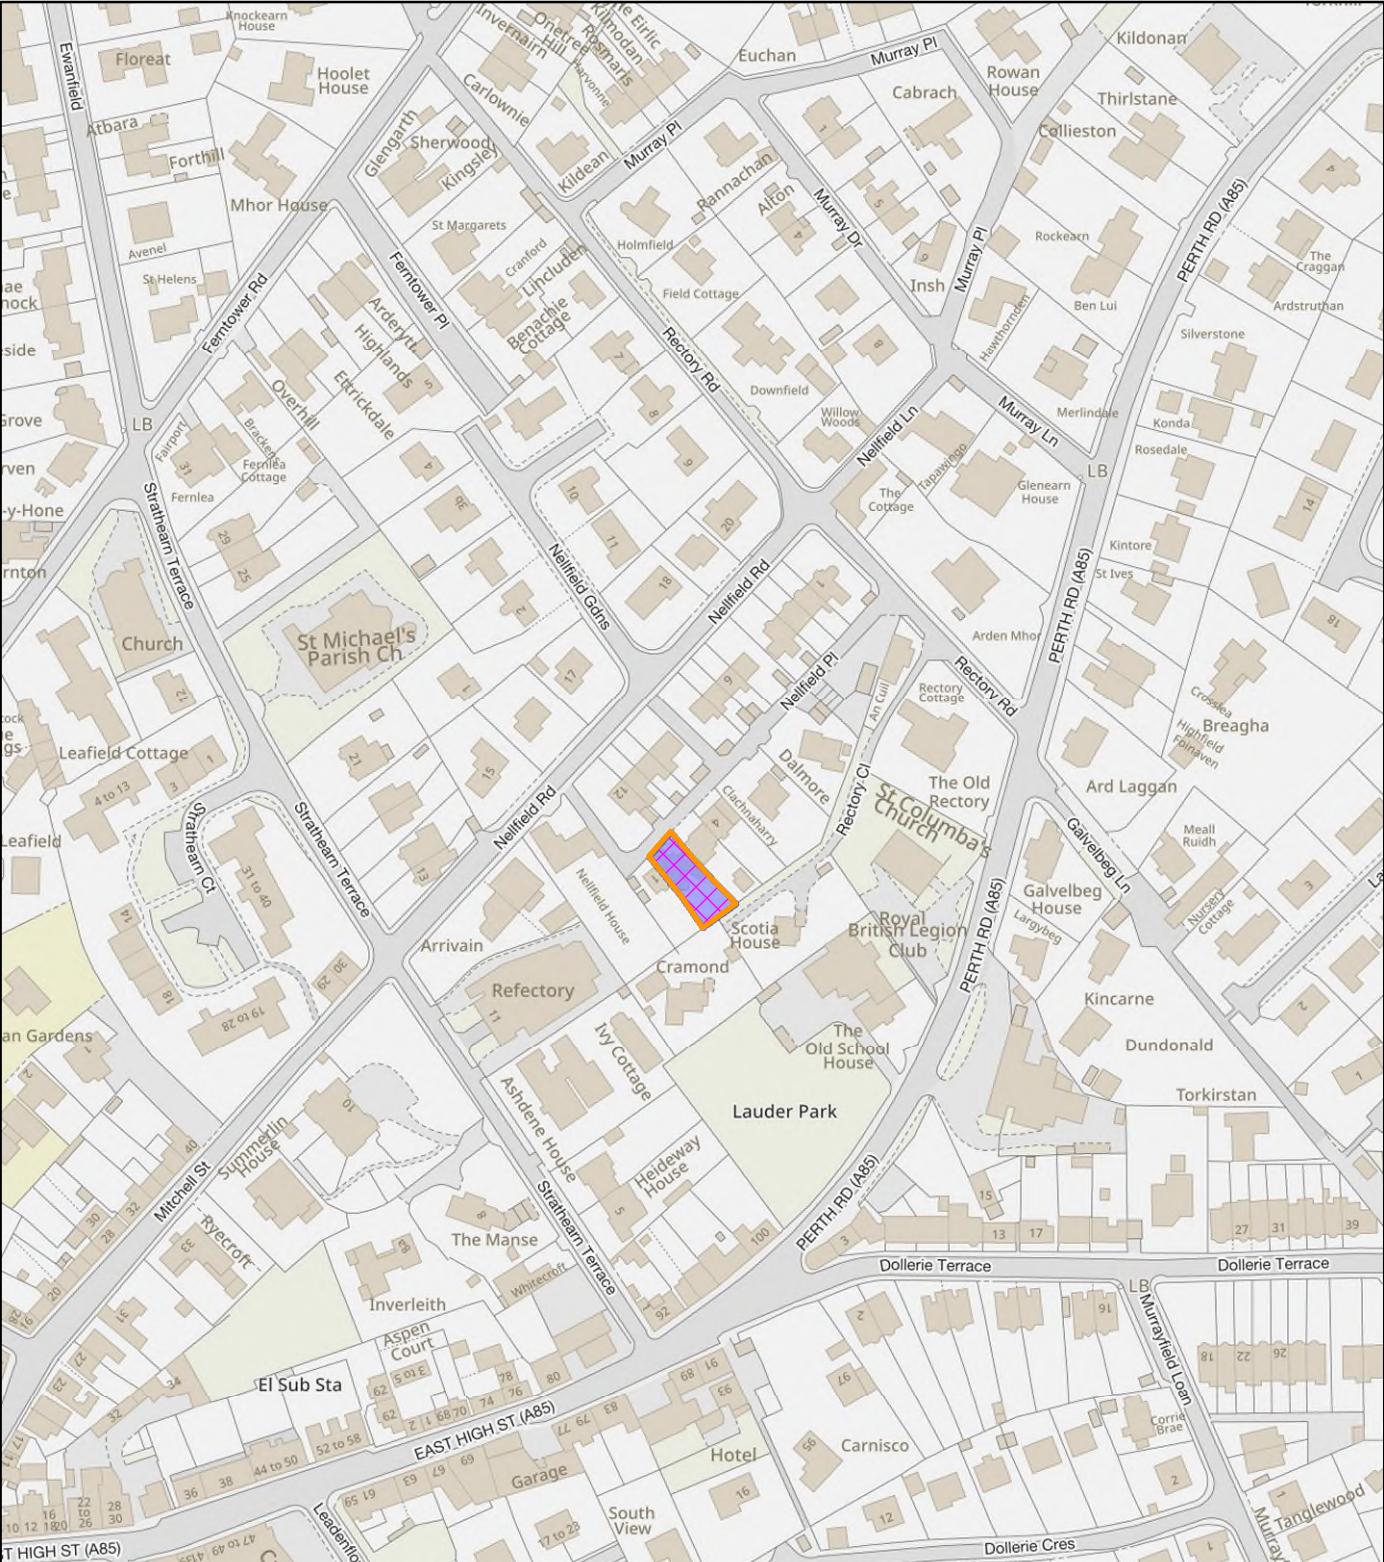

## NEIGHBOUR NOTIFICATION

Location Plan showing planning application site

This map is for Neighbour Notification ONLY. It must not be reproduced or used for any other purpose.

© Crown copyright [and database rights] 2023 OS 100016971. You are permitted to use this data solely to enable you to respond to, or interact with, the organisation that provided you with the data. You are not permitted to copy, sub-licence, distribute or sell any of this data to third parties in any form.