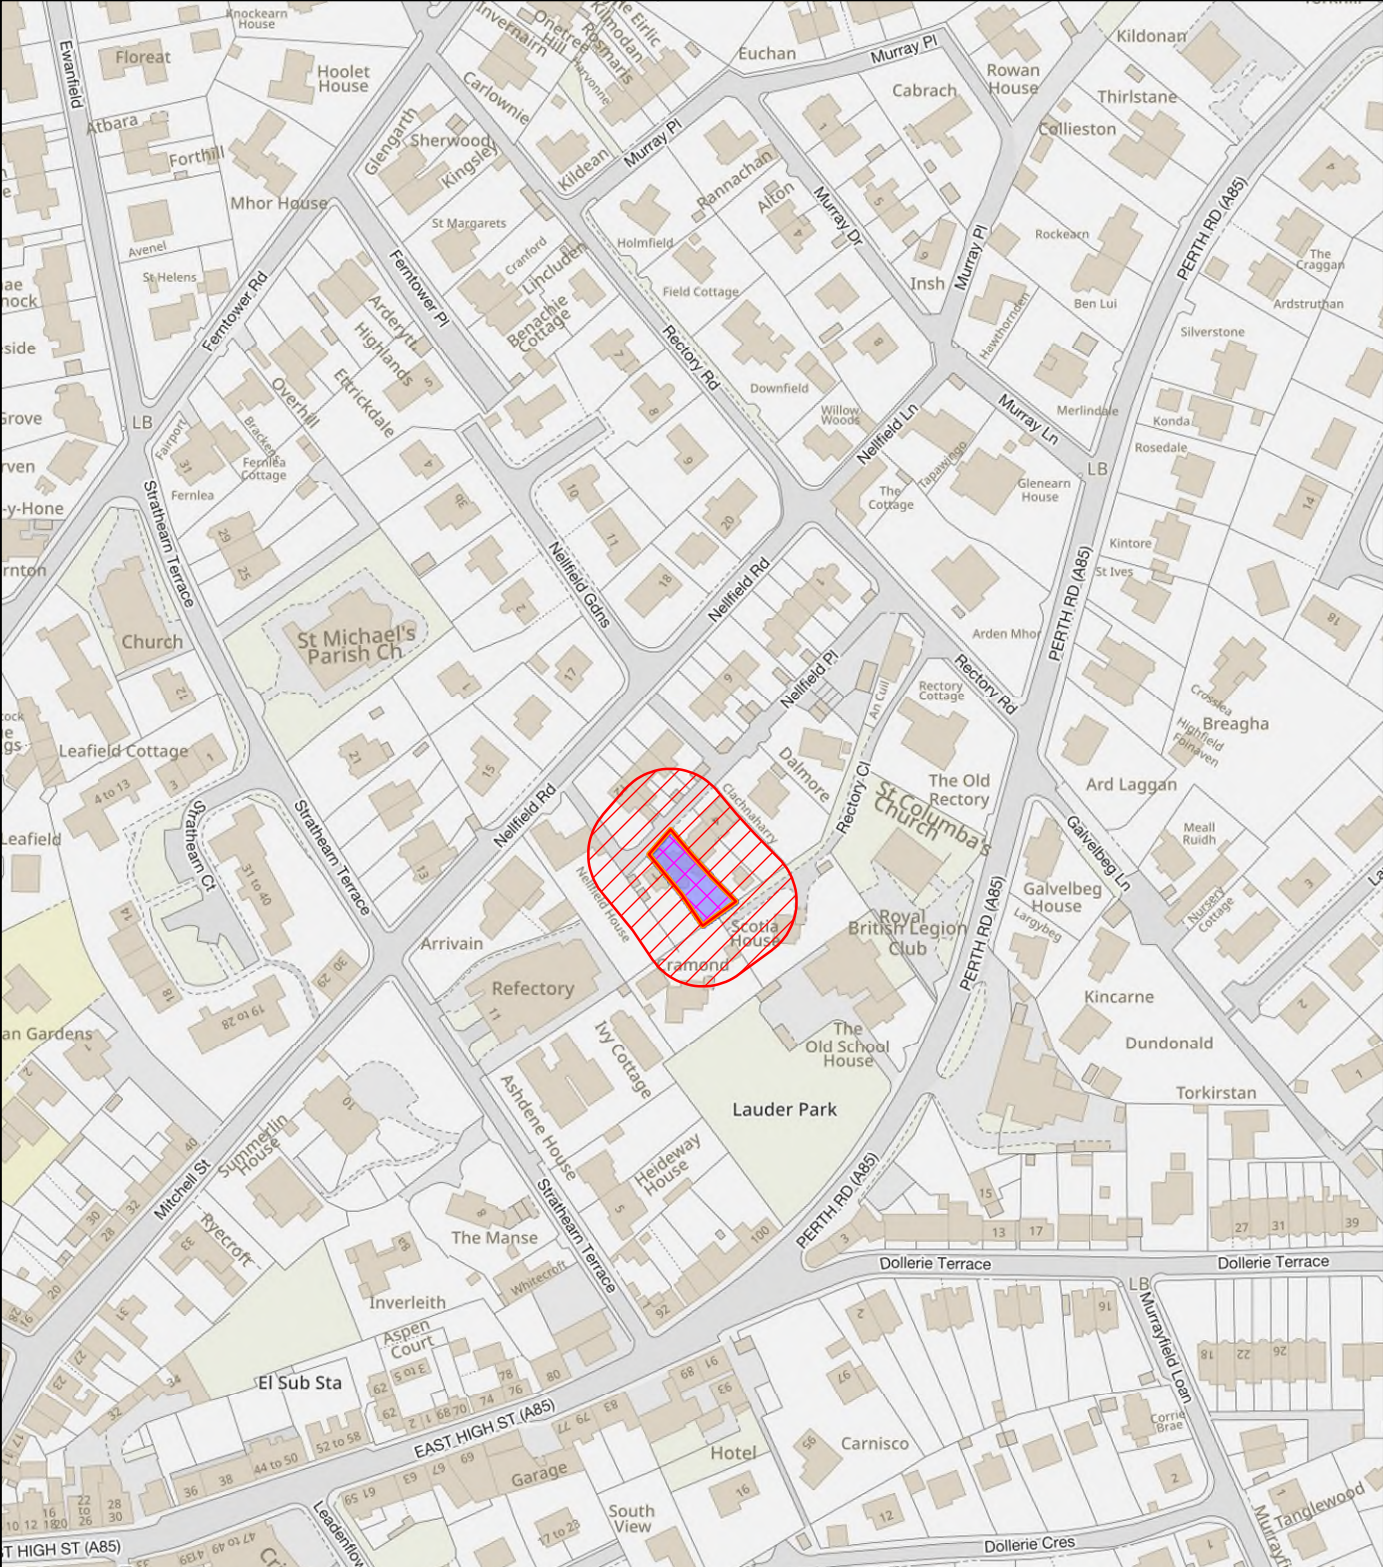

## NEIGHBOUR NOTIFICATION

Location Plan showing planning application site

This map is for Neighbour Notification ONLY. It must not be reproduced or used for any other purpose.

© Crown copyright [and database rights] 2023 OS 100016971. You are permitted to use this data solely to enable you to respond to, or interact with, the organisation that provided you with the data. You are not permitted to copy, sub-licence, distribute or sell any of this data to third parties in any form.