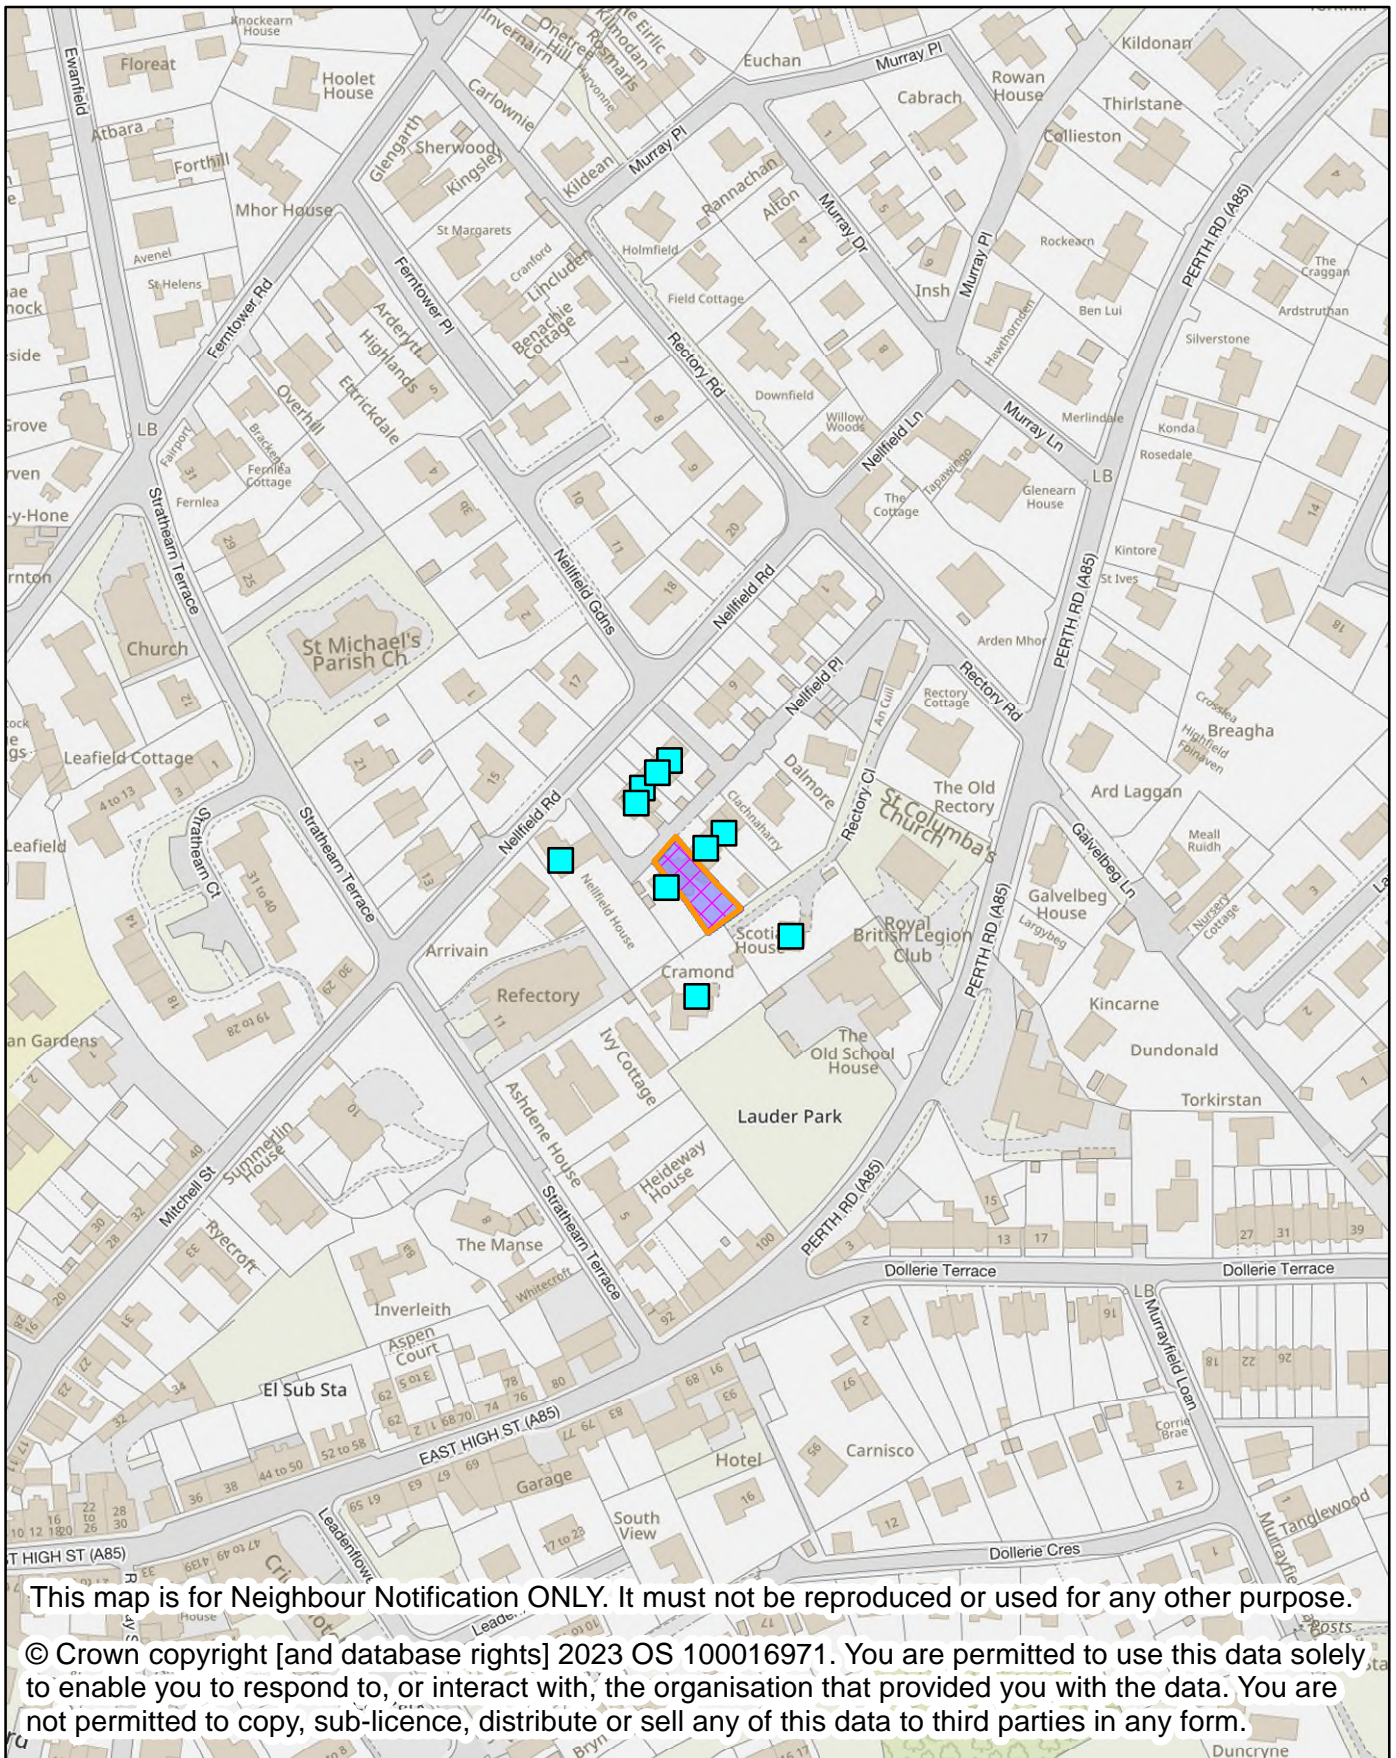

## NEIGHBOUR NOTIFICATION

Location Plan showing planning application site

This map is for Neighbour Notification ONLY. It must not be reproduced or used for any other purpose.

© Crown copyright [and database rights] 2023 OS 100016971. You are permitted to use this data solely to enable you to respond to, or interact with, the organisation that provided you with the data. You are not permitted to copy, sub-licence, distribute or sell any of this data to third parties in any form.