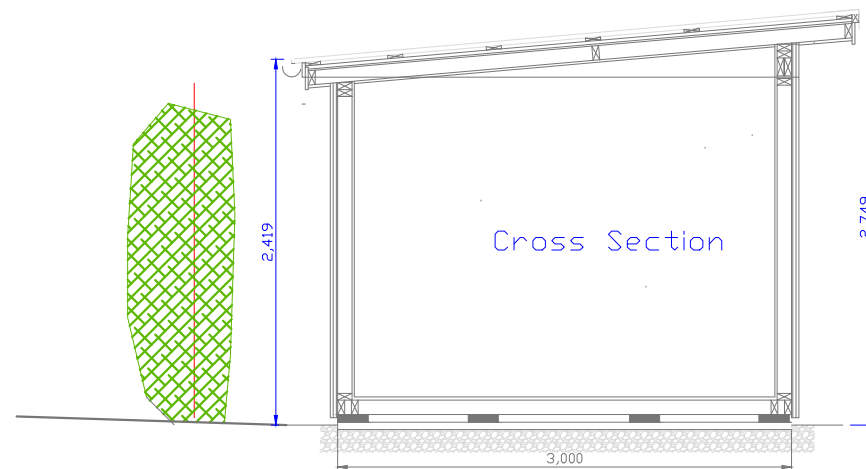

Proposed Garden Room  
at 2 Nellfield Place  
Crieff

Description  
Roof Box profile Merlin grey  
Walls Red wood weatherboard stained  
mid to dark brown  
Windows/Doors Pvc Anthracite Grey  
BASE Slabs.