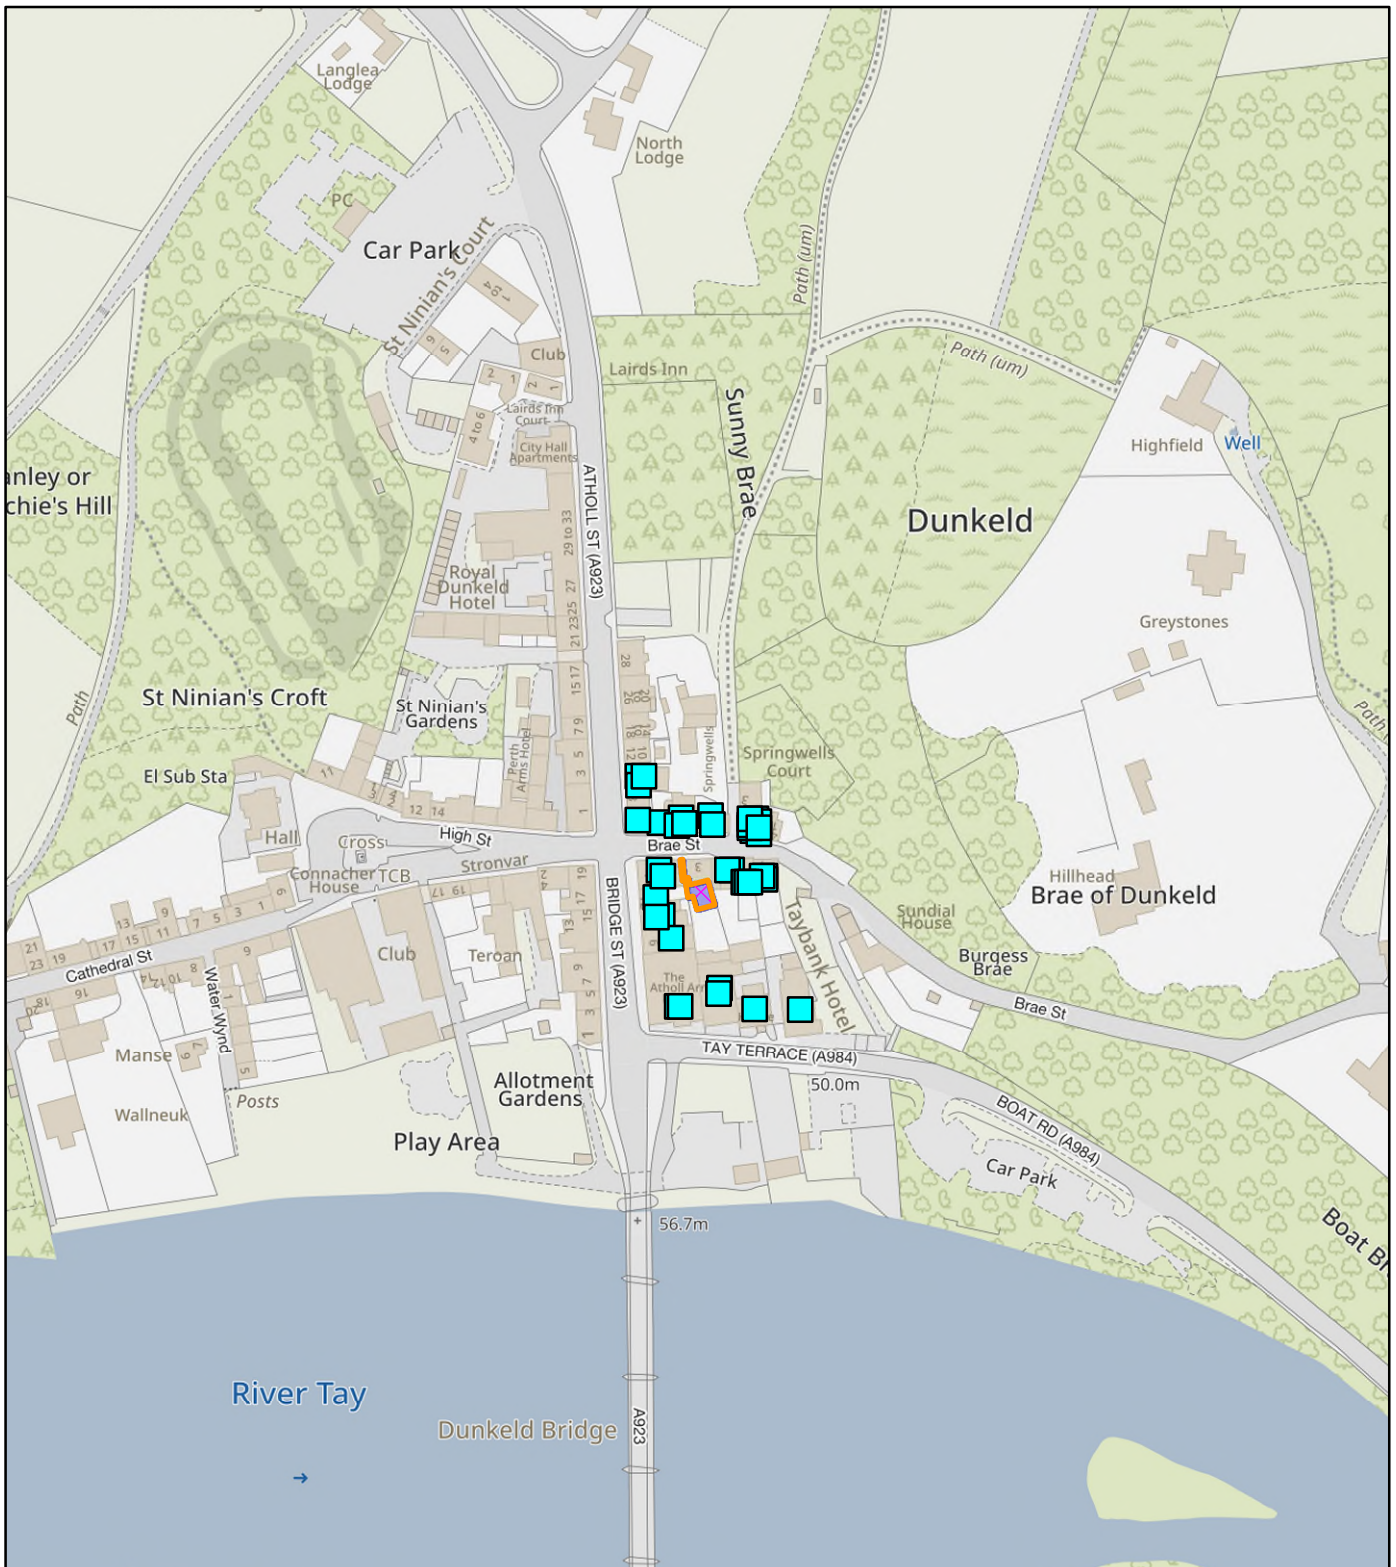

## NEIGHBOUR NOTIFICATION

Location Plan showing planning application site

This map is for Neighbour Notification ONLY. It must not be reproduced or used for any other purpose.

© Crown copyright [and database rights] 2023 OS 100016971. You are permitted to use this data solely to enable you to respond to, or interact with, the organisation that provided you with the data. You are not permitted to copy, sub-licence, distribute or sell any of this data to third parties in any form.