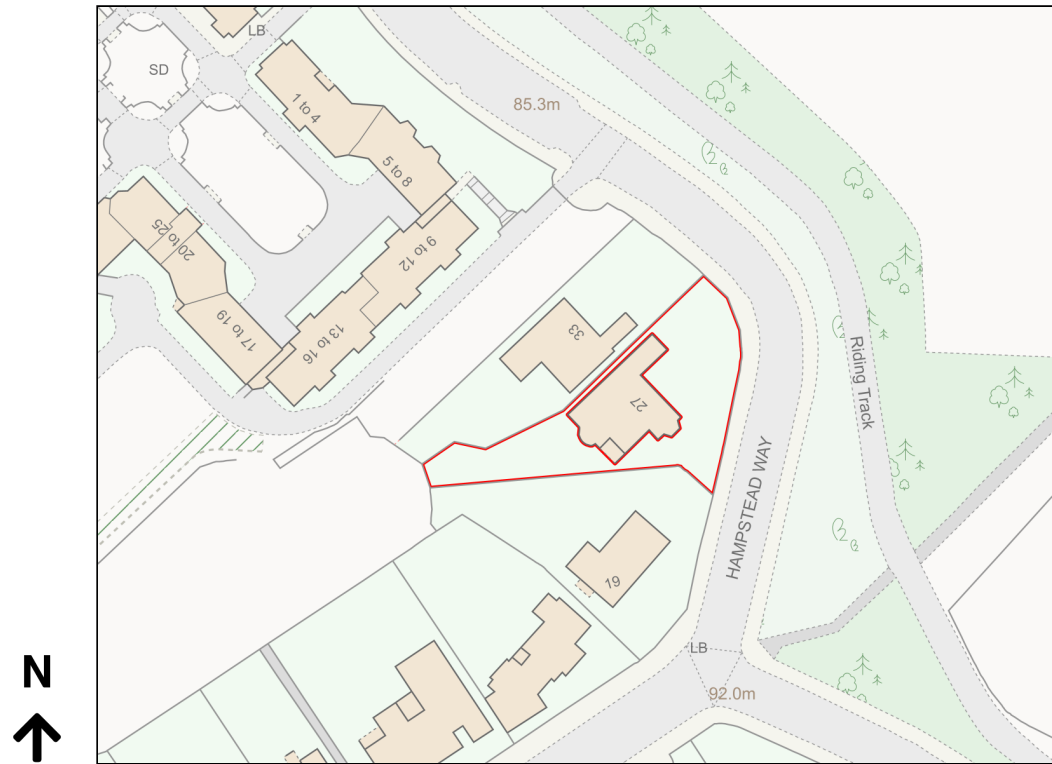

# Location Plan

Site Address: 27, Hampstead Way, Golders Green, London, NW11 7HN

Date Produced: 06-Feb-2024

Scale: 1:1250 @A4

Planning Portal Reference: PP-12787403v1