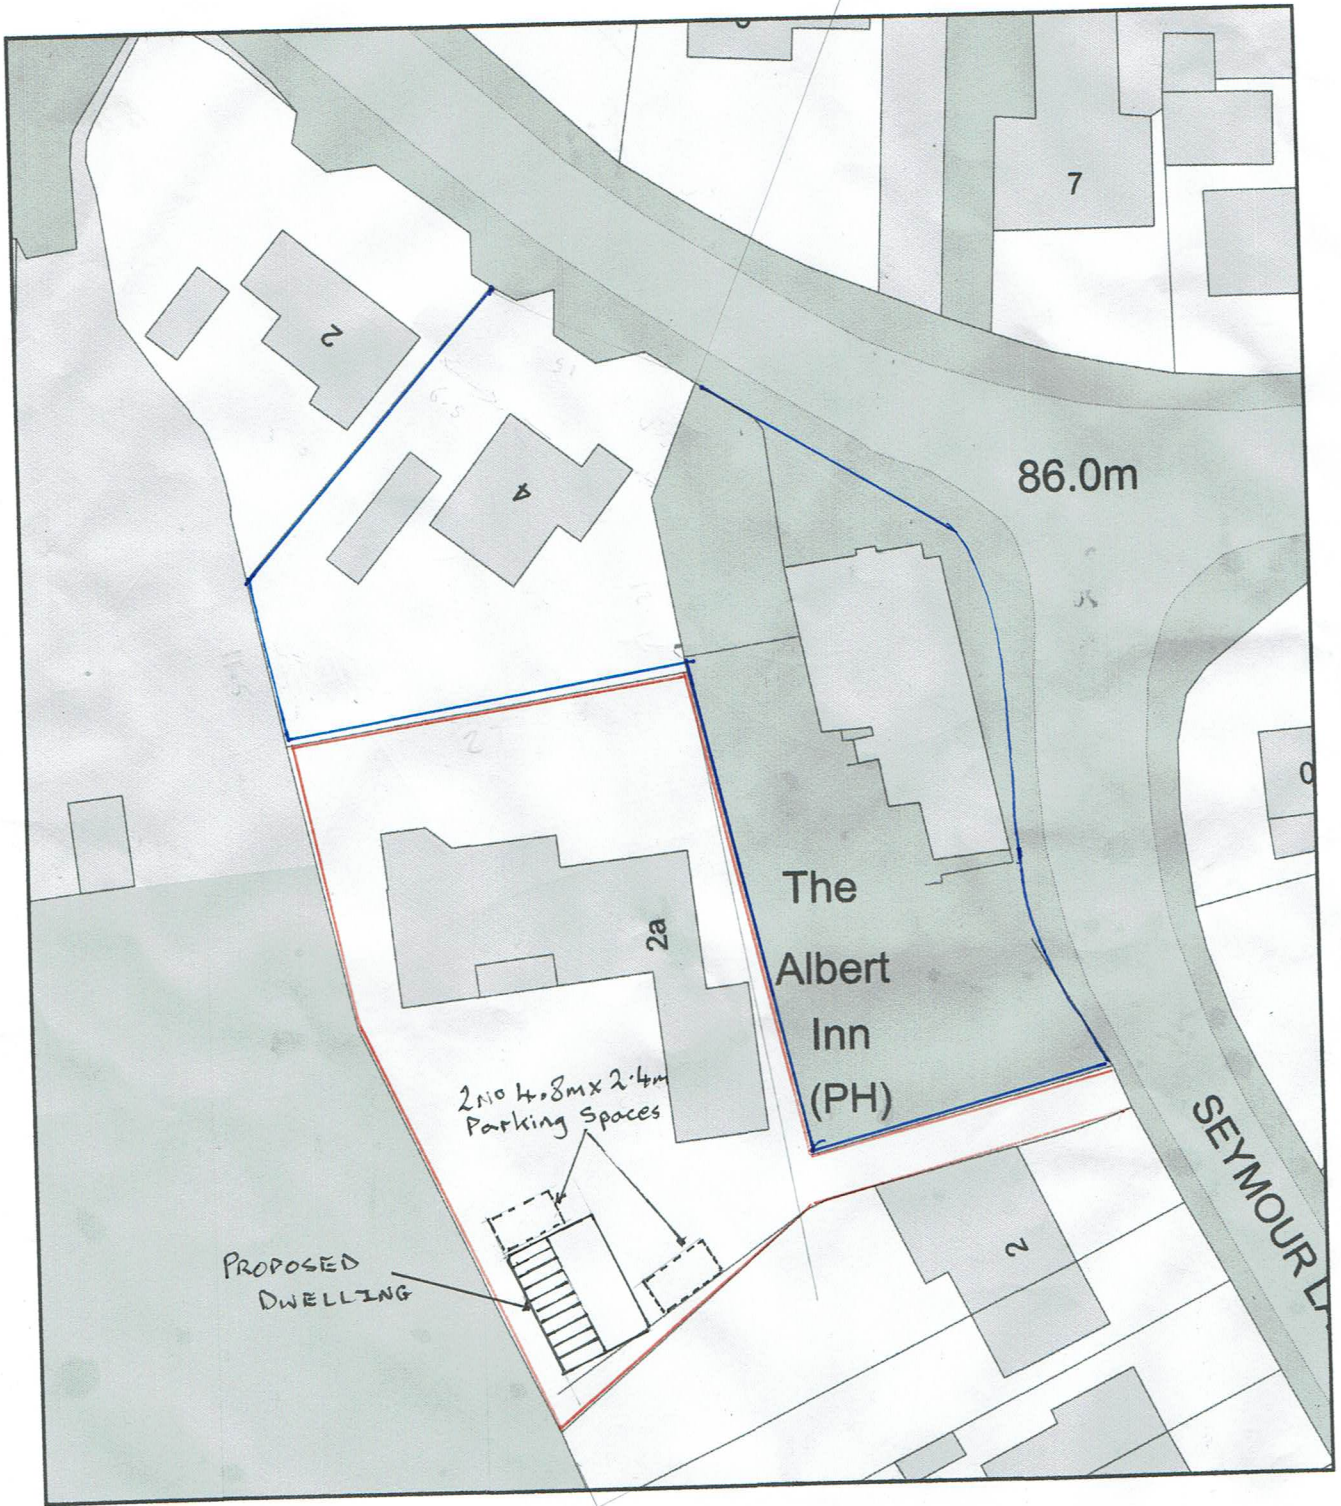

woodthorpe

Plan Produced for: Kevin  
Date Produced: 19 Jan 2021  
Plan Reference Number: TQRQM21019160625556  
Scale: 1:500 @ A4