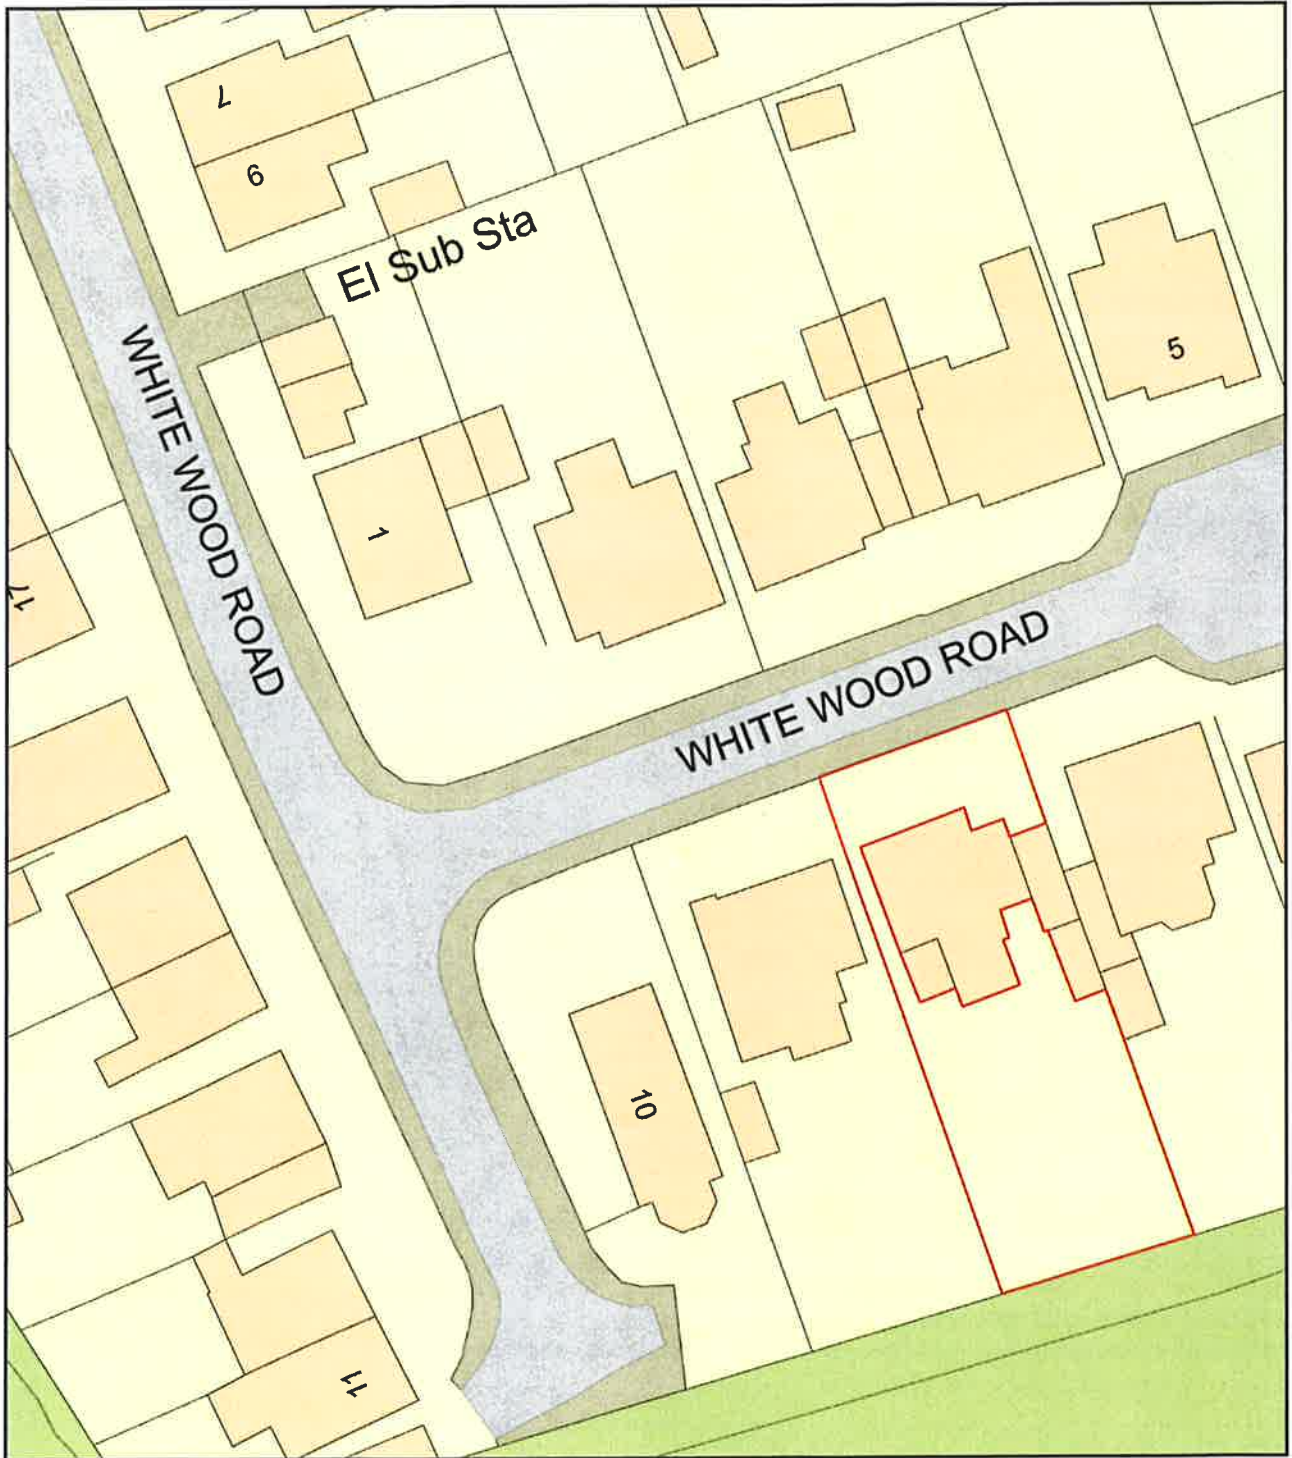

8 Whitewood Rd

Plan Produced for: P Valvona
Date Produced: 25 Jan 2024
Plan Reference Number: TQRQM24025161324788
Scale: 1:500 @ A4