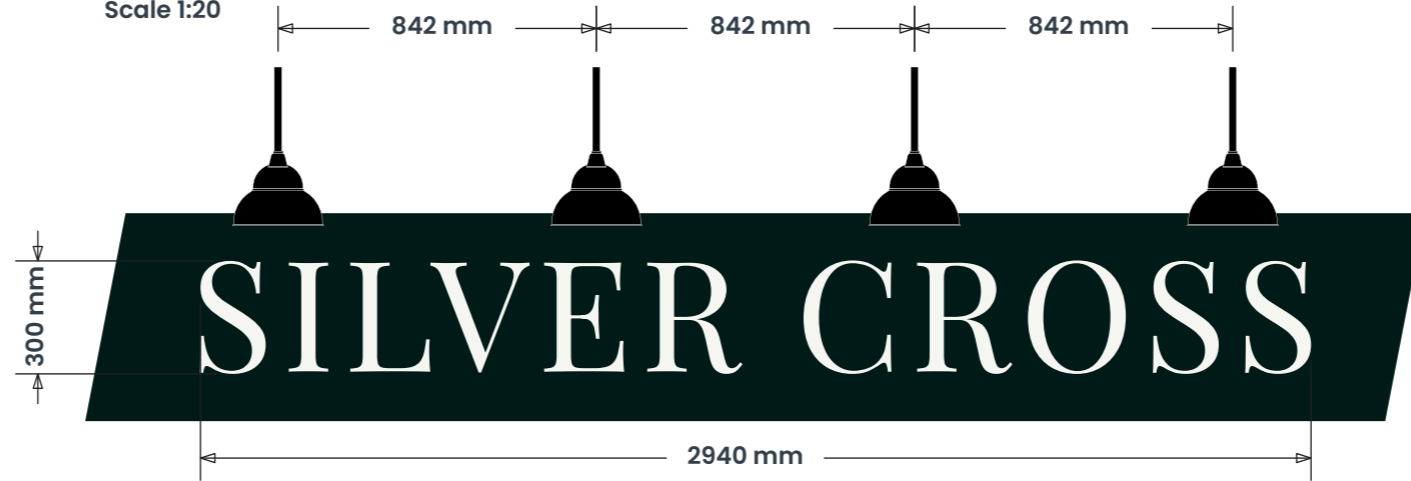

Featuring:

- Hand painted text in F&B James White.
- Illuminated by 4No. Black cowl lights. Warm white illumination.

Scale 1:20