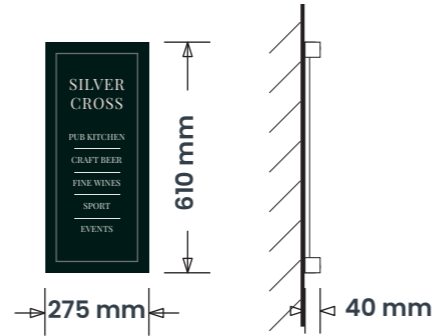

**PLANNING DRAWING – PROPOSED SIGNAGE**

**ITEM 01 (Qty 1) PICTORIAL**

Double sided timber pictorial sign.

**Featuring:**

- Standard 900 mm GK Illuminated header finished RAL 6005, crown finished Lechler MR3310.
- 8 mm acrylic letters finished NCS N9145 / 5 mm acrylic letters finished Lechler MR3310.
- Re-use the existing decorative gibbet.
- Timber plywood panel finished F&B Off-Black.
- Softwood trim stained F&B Off-Black.
- Full colour digital print.
- 2No. Slimline LED trough lights.
- Warm white illumination.

Scale 1:20

770mm Ground Clearance

**ITEM 08A (Qty 1) AMENITY**

Single sided timber amenity sign.

**Featuring:**

- Timber plywood panel finished LG Obsidan Green.
- Softwood trim finished LG Obsidan Green.
- Hand painted text finished F&B James White.
- 25 x 25 mm Aluminium angle finished LG Obsidan Green.

Scale 1:20

850 mm Ground Clearance

**ITEM 09 (Qty 5) WALL LIGHTS**

'Upton' Black wall lights.

**Featuring:**

- Warm white illumination.

www.lightique.com (UP/WL3/Lightique)

PROJECTION: 120 mm  
HEIGHT: 375 mm  
WIDTH: 230 mm