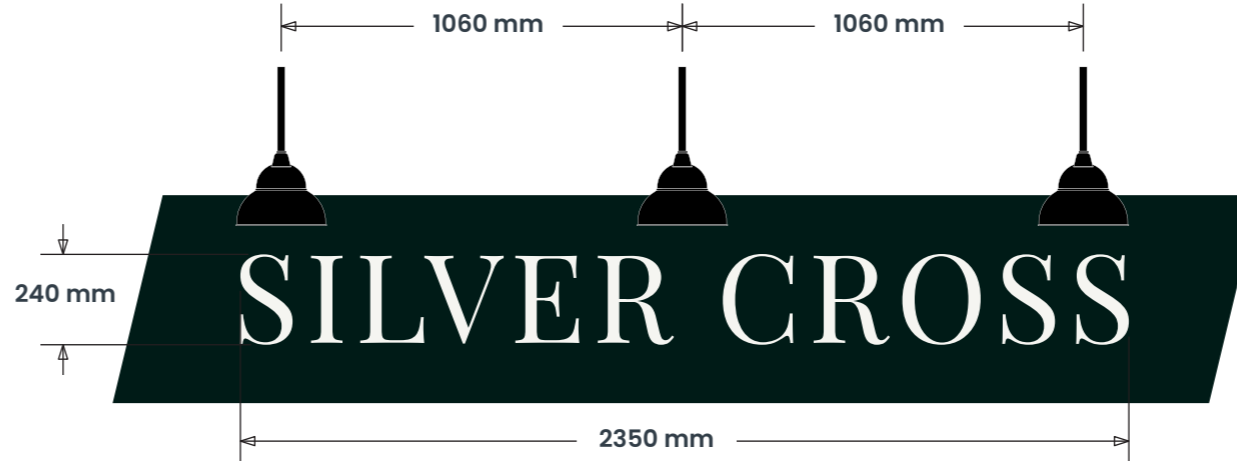

Featuring:

- Hand painted text in F&B James White.
- Illuminated by 3No. Black cowl lights. Warm white illumination.

Scale 1:20

3625 mm Ground Clearance
Max 250 Candelas per square meter (cd/m²)

SIGN COLOUR

Little Greene
Obsidian Green

Farrow & Ball
James White

BUILDING COLOUR

Little Greene
Obsidian Green

Little Greene
Green Smoke

BRAND TYPEFACES

Primary :
Playfair Display Regular

Secondary :
Playfair Display Regular