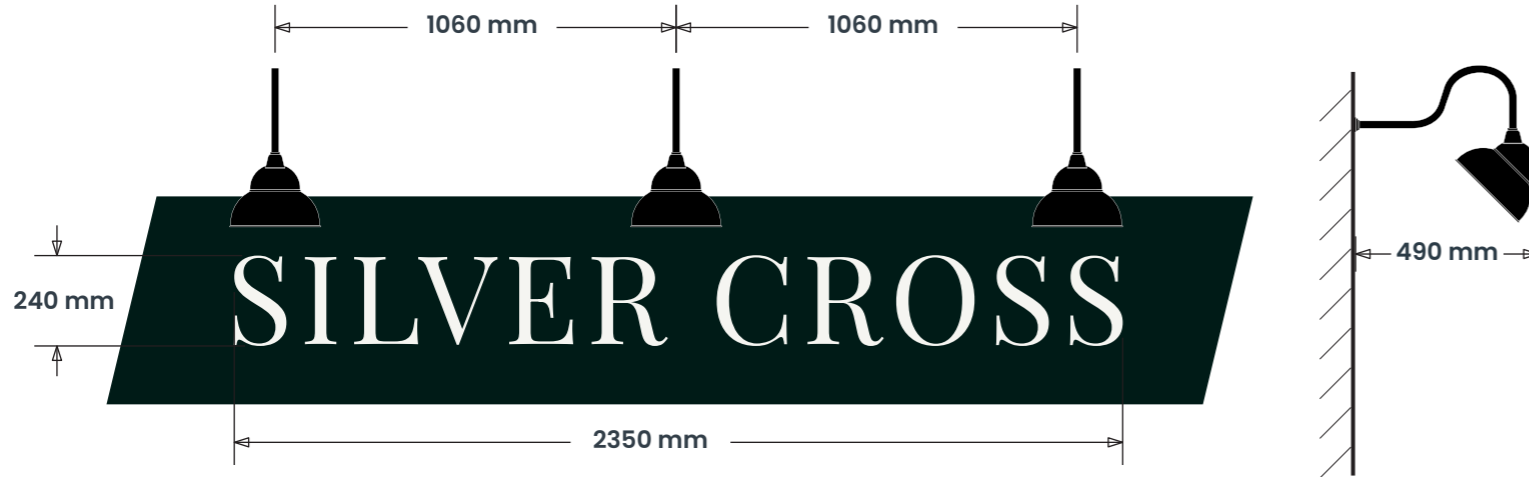

PLANNING DRAWING – PROPOSED SIGNAGE

ITEM 04 (Qty 1) SIGNWRITING

Signwriting to the LHS fascia area.

Featuring:

- Hand painted text in F&B James White.
- Illuminated by 3No. Black cowl lights. Warm white illumination.

Scale 1:20