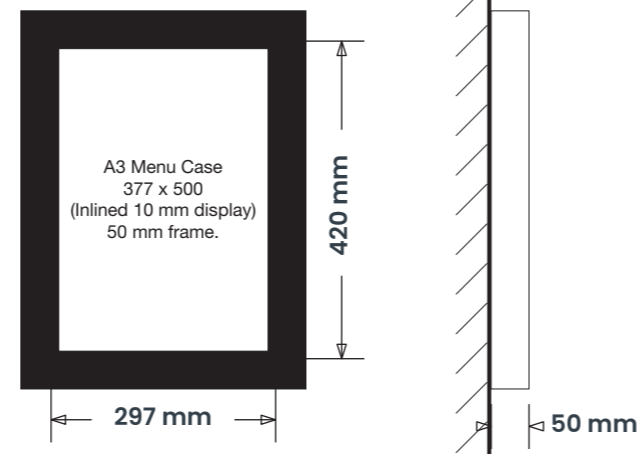

**PLANNING DRAWING – PROPOSED SIGNAGE**

**ITEM 01 (Qty 1) PICTORIAL**

Double sided timber pictorial sign.

**Featuring:**

- Standard 900 mm GK Illuminated header finished RAL 6005, crown finished Lechler MR3310.
- 8 mm acrylic letters finished NCS N9145 / 5 mm acrylic letters finished Lechler MR3310.
- Re-use the existing decorative gibbet.
- Timber plywood panel finished F&B Off-Black.
- Softwood trim stained F&B Off-Black.
- Full colour digital print.
- 2No. Slimline LED trough lights.
- Warm white illumination.

Scale 1:20

850 mm Ground Clearance

**ITEM 09 (Qty 5) WALL LIGHTS**

'Upton' Black wall lights.

**Featuring:**

- Warm white illumination.

www.lightique.com (UP/WL3/Lightique)

PROJECTION: 120 mm  
HEIGHT: 375 mm  
WIDTH: 230 mm

1900 mm Ground Clearance  
Max 250 Candelas per square meter (cd/m2)

**ITEM 10 (Qty 2) MENU CASE**

A3 Black menu case.

**Featuring:**

- 377 x 500 mm A3 menu case.
- Visual area inlined by 10 mm.
- 50 mm frame.

Scale 1:10

1250 mm Ground Clearance  
Max 250 Candelas per square meter (cd/m2)

**ITEM 11A & 11B (Qty 2) SIGNWRITING**

Face applied cut vinyl text/ numbers

Scale 1:20

2400 mm Ground Clearance

**SIGN COLOUR**