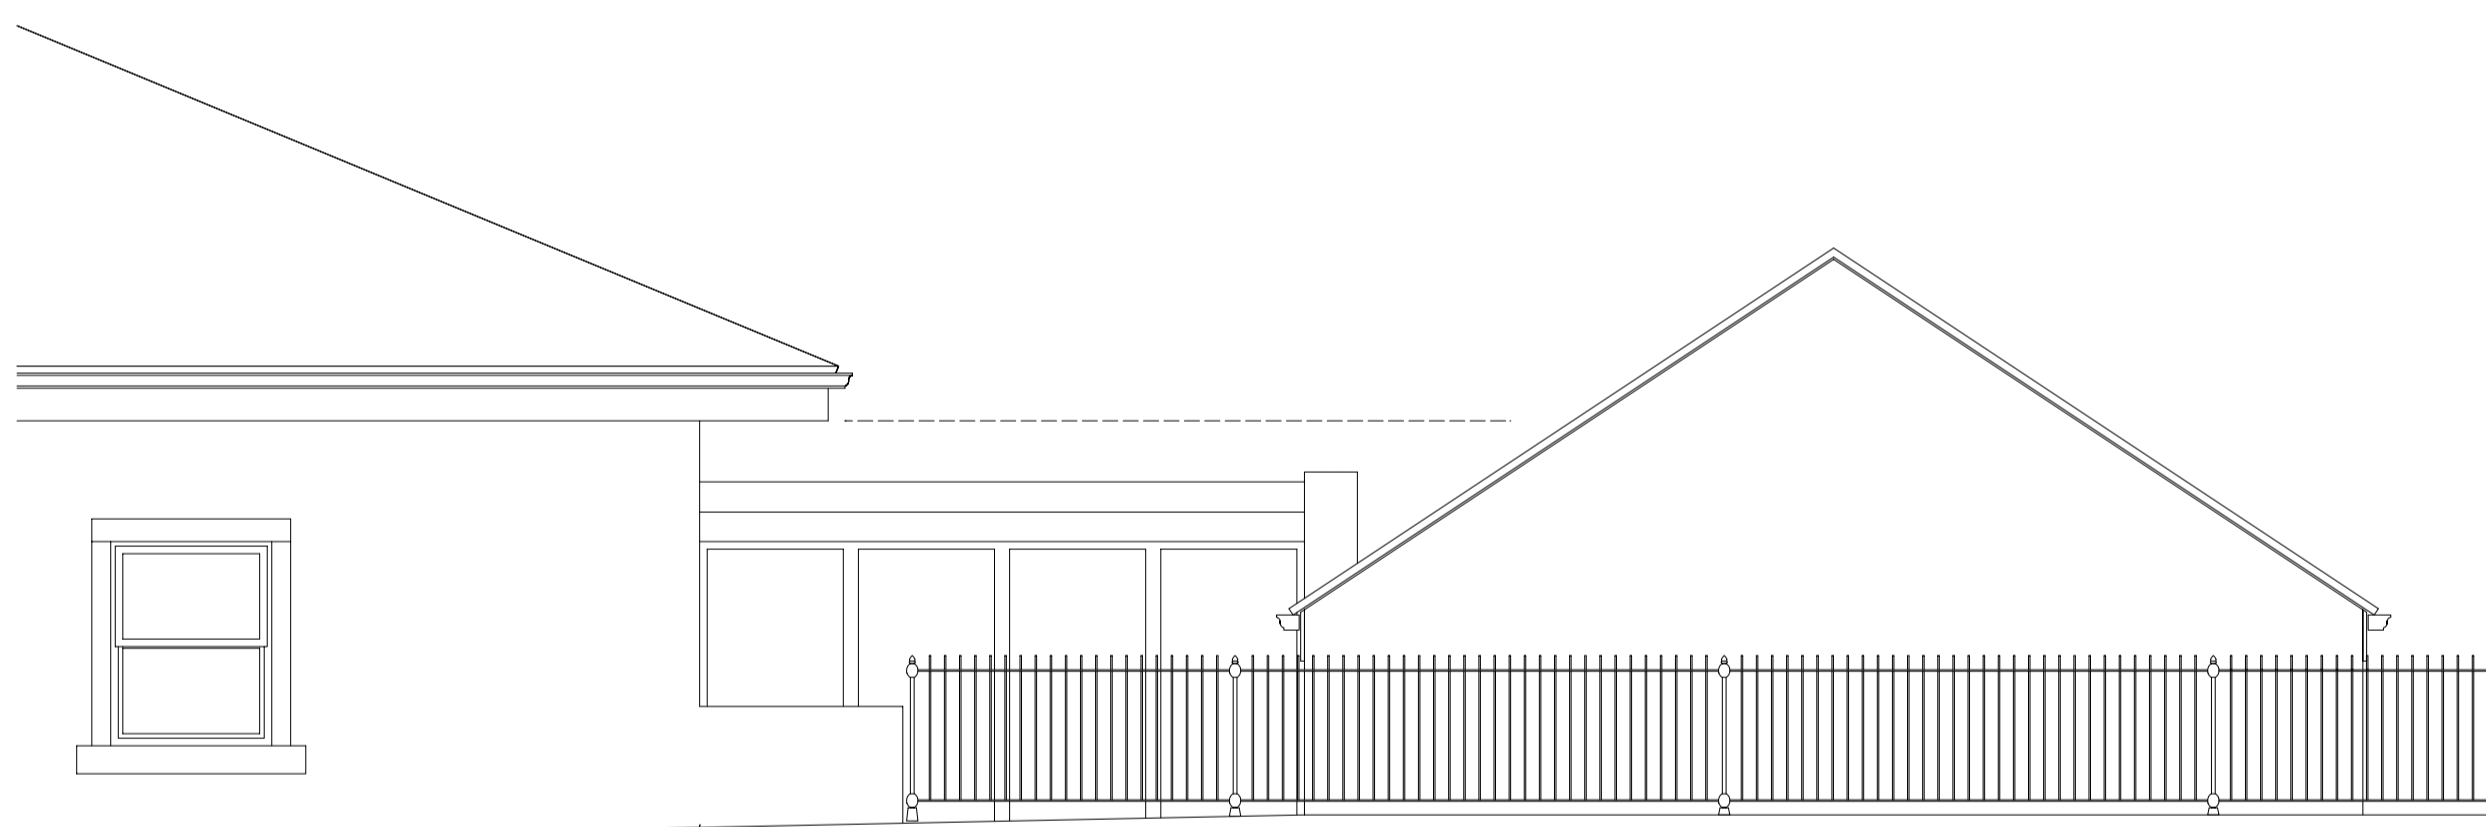

PLEASE NOTE: Sign symbols are indicative & not to scale. For sizes see Application Form

Existing Elevation

Proposed Elevation

Fascia Sign

Totem Sign

Rev A - 10/02/2024 - Existing Elevation added + additional details

PROJECT	Conversion of Former Corn Mill to Restaurant at 648 Barnsley Road, Newmillerdam, Wakefield		
CLIENT	Hanover Developments		
SUBJECT	Proposed Advertisements		
SCALE	1:200 + 1:50 @ A1	DRAWN	SB
DATE	08/02/2024	DRAWING NO.	19-021-Adverts
		REV.	A