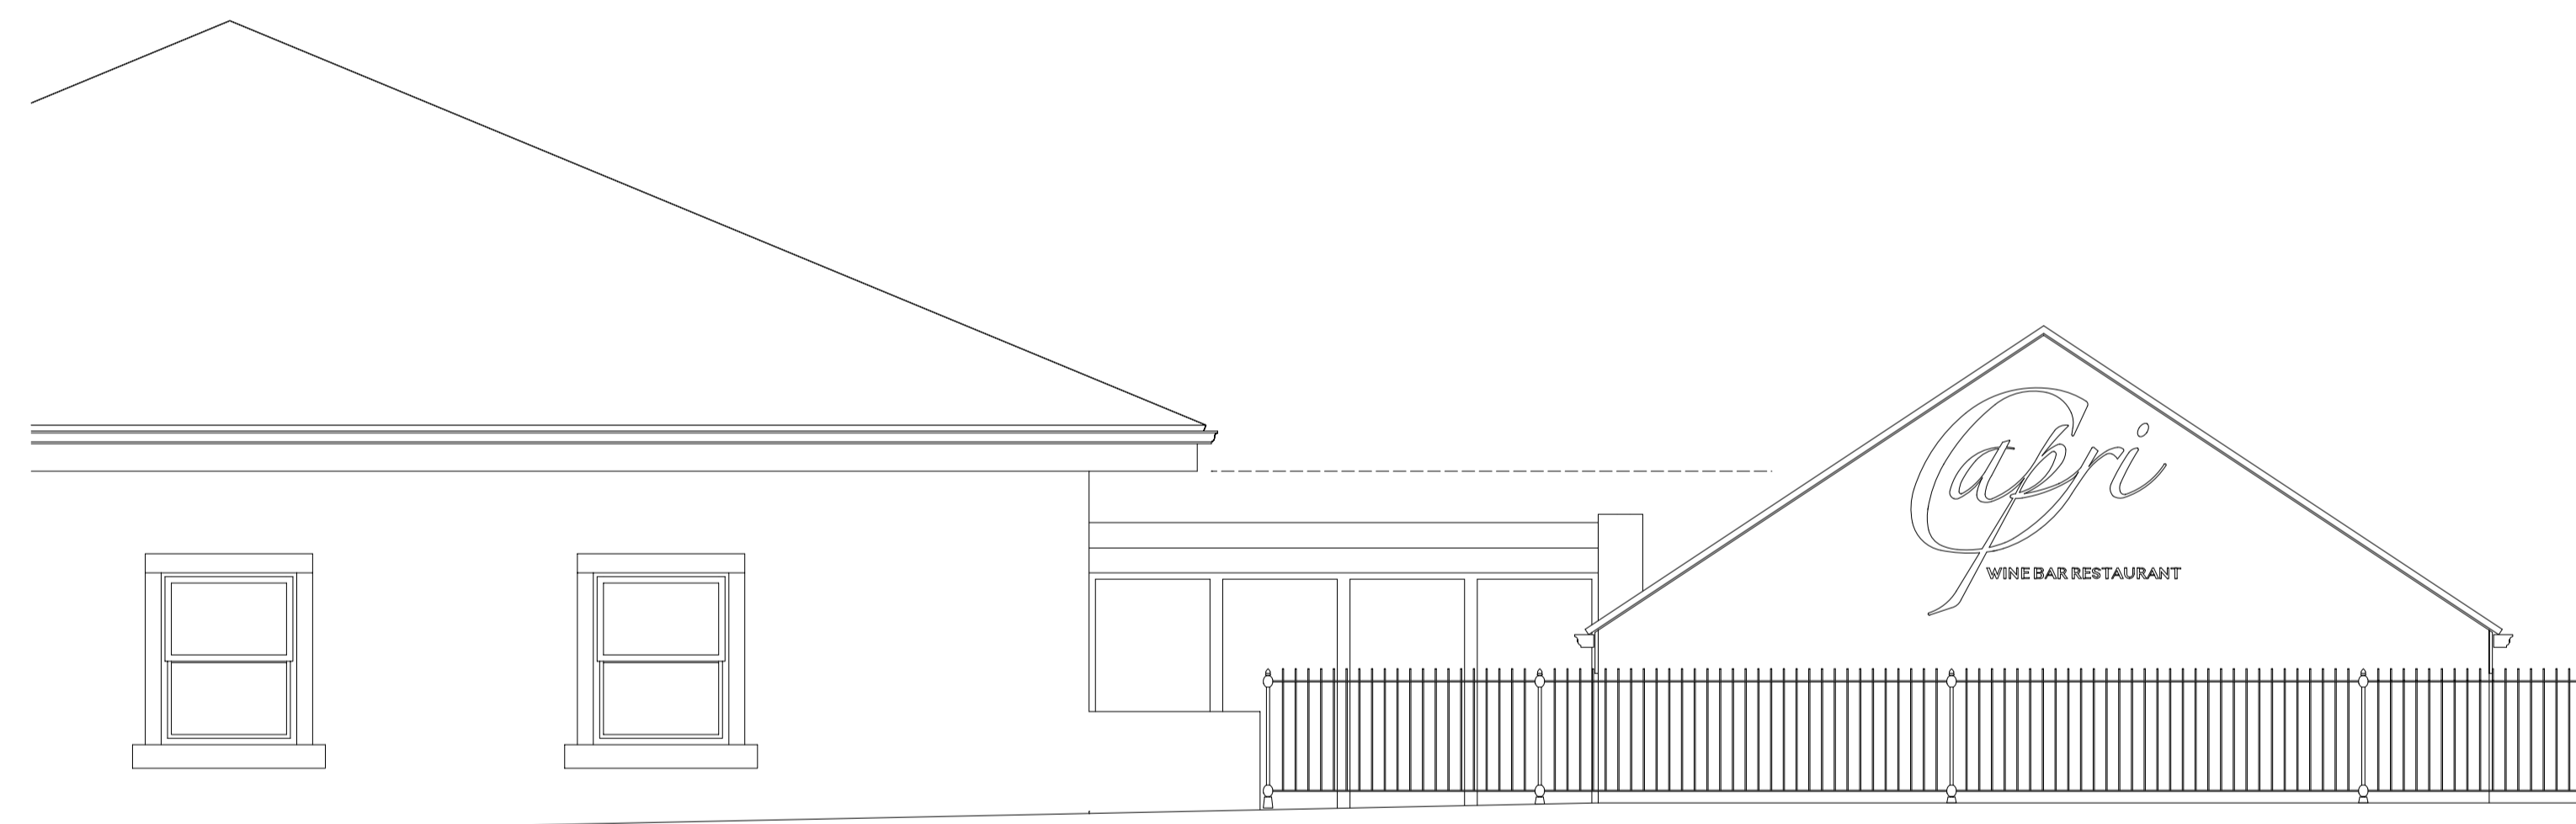

PLEASE NOTE: Sign symbols are indicative & not to scale. For sizes see Application Form

Existing Elevation

Proposed Elevation

Fascia Sign

Totem Sign

Rev A - 10/02/2024 - Existing Elevation added + additional details

PROJECT	Conversion of Former Corn Mill to Restaurant at 648 Barnsley Road, Newmillerdam, Wakefield		
CLIENT	Hanover Developments		
SUBJECT	Proposed Advertisements		
SCALE	1:200 + 1:50 @ A1	DRAWN	SB
DATE	08/02/2024	DRAWING NO.	19-021-Adverts
		REV.	A