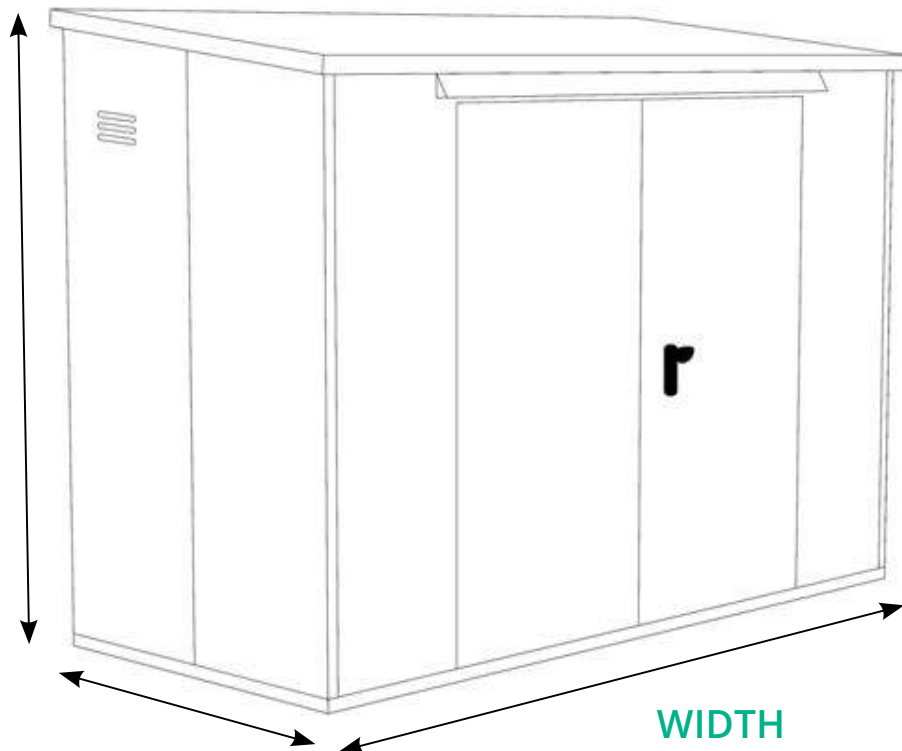

Secure, durable bike storage.

Turvec's lockable bike box is a secure storage solution suitable for internal and external spaces. Suitable to house two bikes and kit.

HEIGHT
1400mm

DEPTH
900mm

WIDTH
1800mm

Features

- Powder coated finish
- 10 year warranty
- Steel base
- Ventilation system

Specification

Capacity	2 bikes
Min. Ceiling Centre Spacing Aisle Width	2100mm (6'11") (see dimensions) 1500mm (4'11")
Lead Time	4-6 weeks