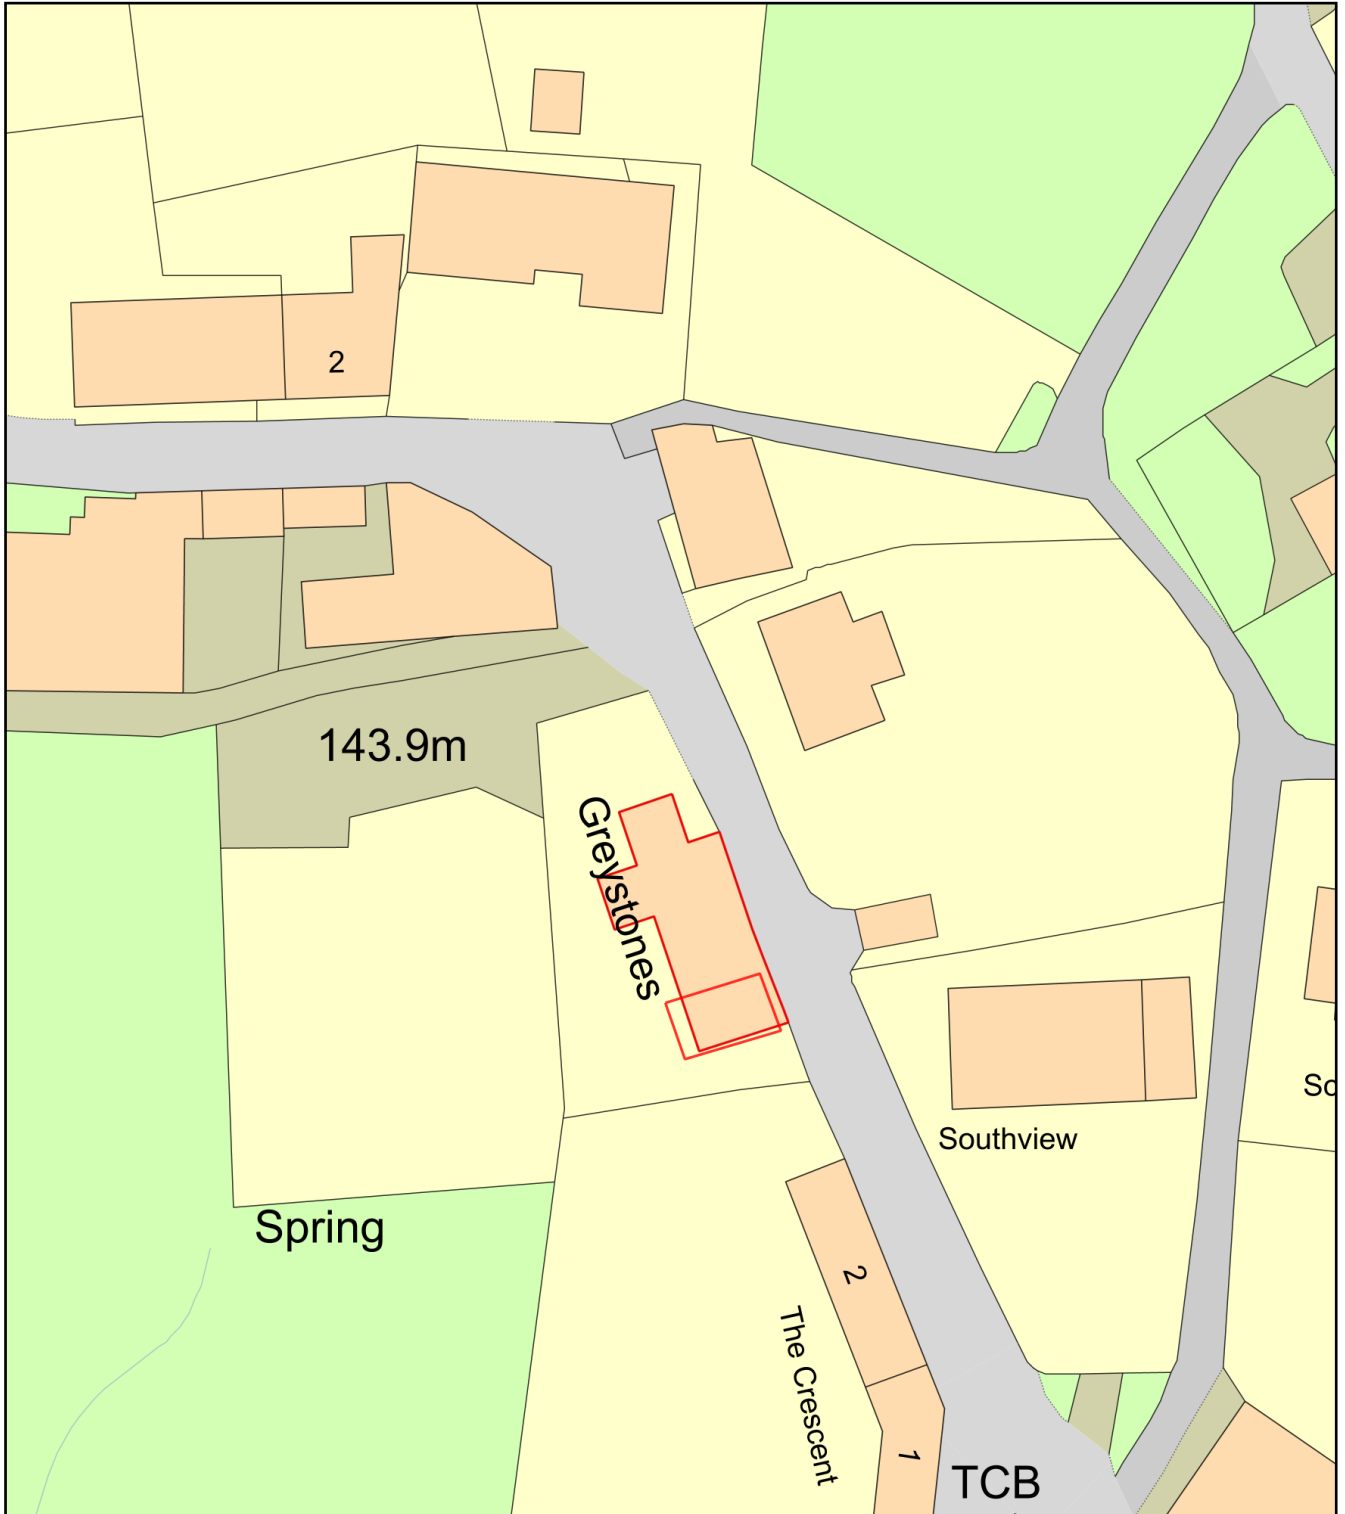

# greystones

Plan Produced for: perry  
Date Produced: 12 Feb 2024  
Plan Reference Number: TQRQM24043134529606  
Scale: 1:500 @ A4