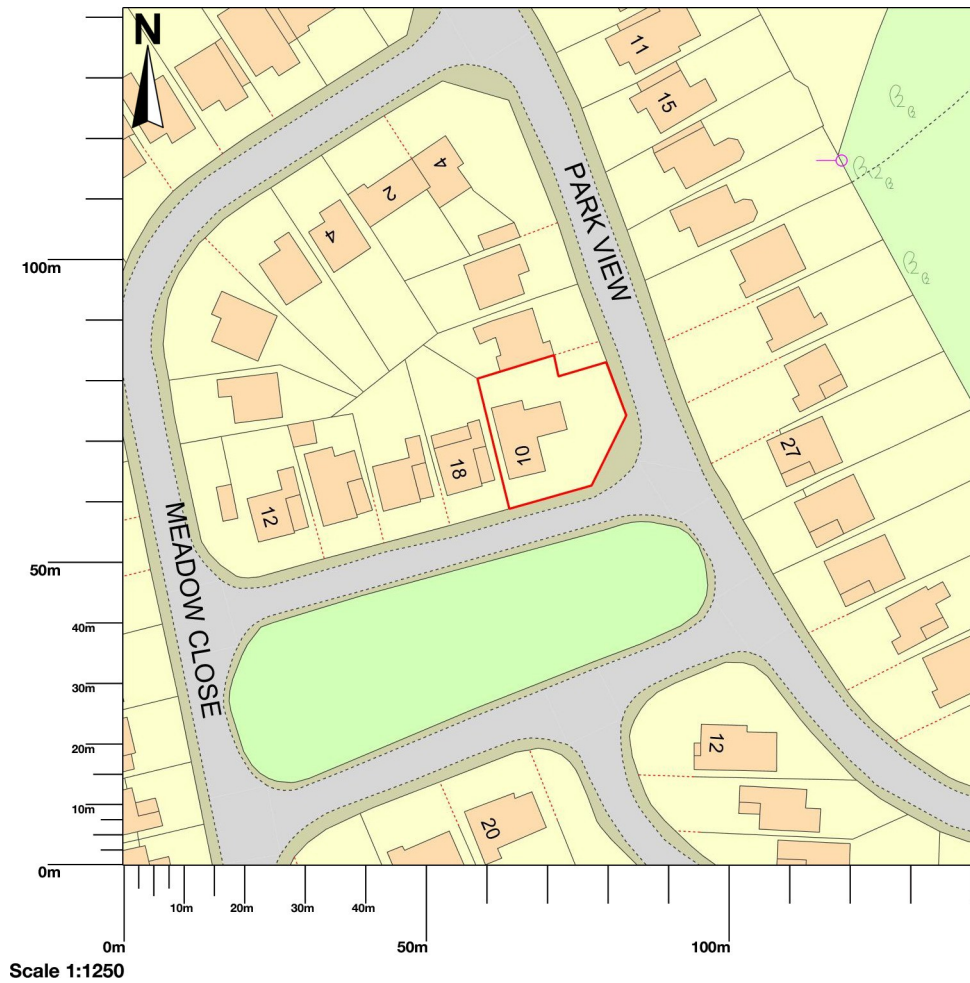

## 10 Park View, Hockley Heath, Solihull, B94 6PE

Map area bounded by: 415362,272758 415504,272900. Produced on 16 June 2021 from the OS National Geographic Database. Reproduction in whole or part is prohibited without the prior permission of Ordnance Survey. © Crown copyright 2021. Supplied by UKPlanningMaps.com a licensed OS partner (100054135). Unique plan reference: p2cuk/623868/845883