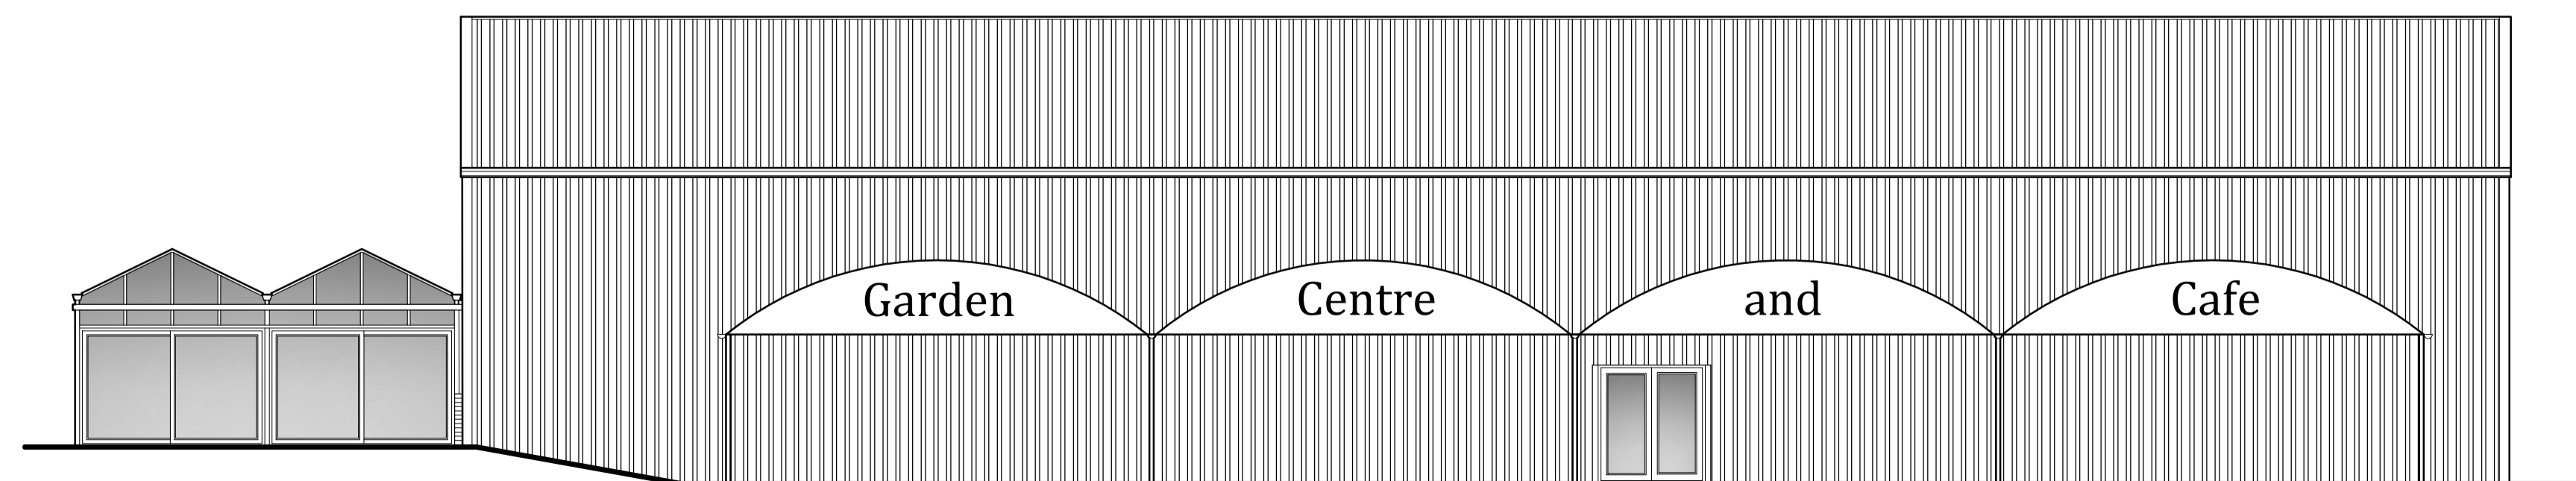

North Elevation

South Elevation

West Elevation

East Elevation

Existing Elevations  
Scale: 1:100

Status: **Planning**

**Medusa Design Ltd**  
Architectural Designers  
Eagle House, Sudbury Road, Great Wheltham,  
Bury St Edmunds, Suffolk, IP30 0UN  
Tel: 01787 883339  
E-Mail: info@medusadesign.co.uk  
Web site: www.medusadesign.co.uk

Client:  
Retford & Gainsborough Garden Centre  
Bar Road, Saundby, Beckingham,  
Retford, DN22 9EU

Project:  
Proposed Poly Tunnel Extension  
And External Alterations

Drawing Details:  
Existing Elevations