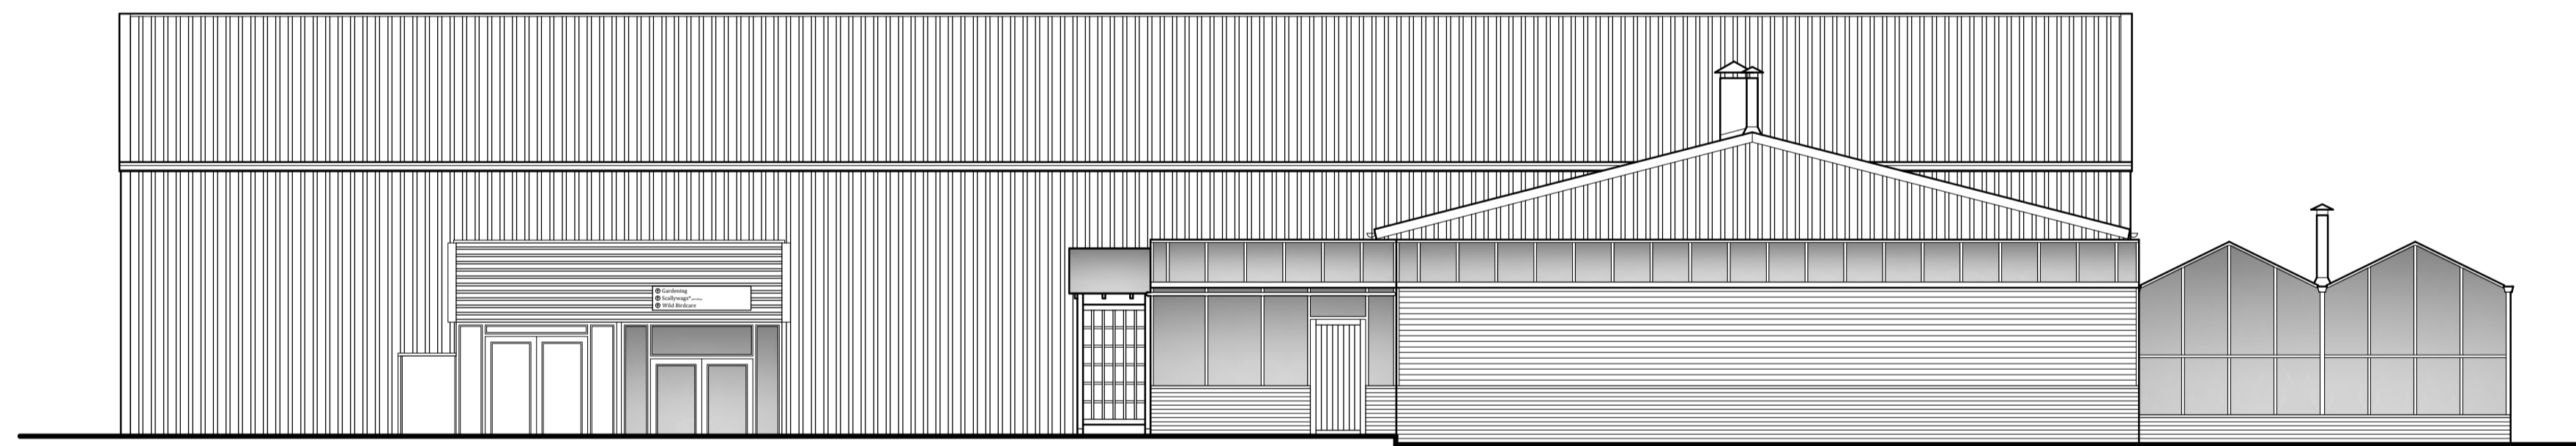

North Elevation

South Elevation

West Elevation

East Elevation

Existing Elevations  
Scale: 1:100

Status: **Planning**

**Medusa Design Ltd**  
Architectural Designers  
Eagle House, Sudbury Road, Great Wheltham,  
Bury St Edmunds, Suffolk, IP30 0UN  
Tel: 01787 883339  
E-Mail: info@medusadesign.co.uk  
Web site: www.medusadesign.co.uk

Client:  
Retford & Gainsborough Garden Centre  
Bar Road, Saundby, Beckingham,  
Retford, DN22 9EU

Project:  
Proposed Poly Tunnel Extension  
And External Alterations

Drawing Details:  
Existing Elevations

Date: Nov 2023	Scale: As Shown @ A1	Drawn: MJM
Number: 2081/23/02	Rev: ---	