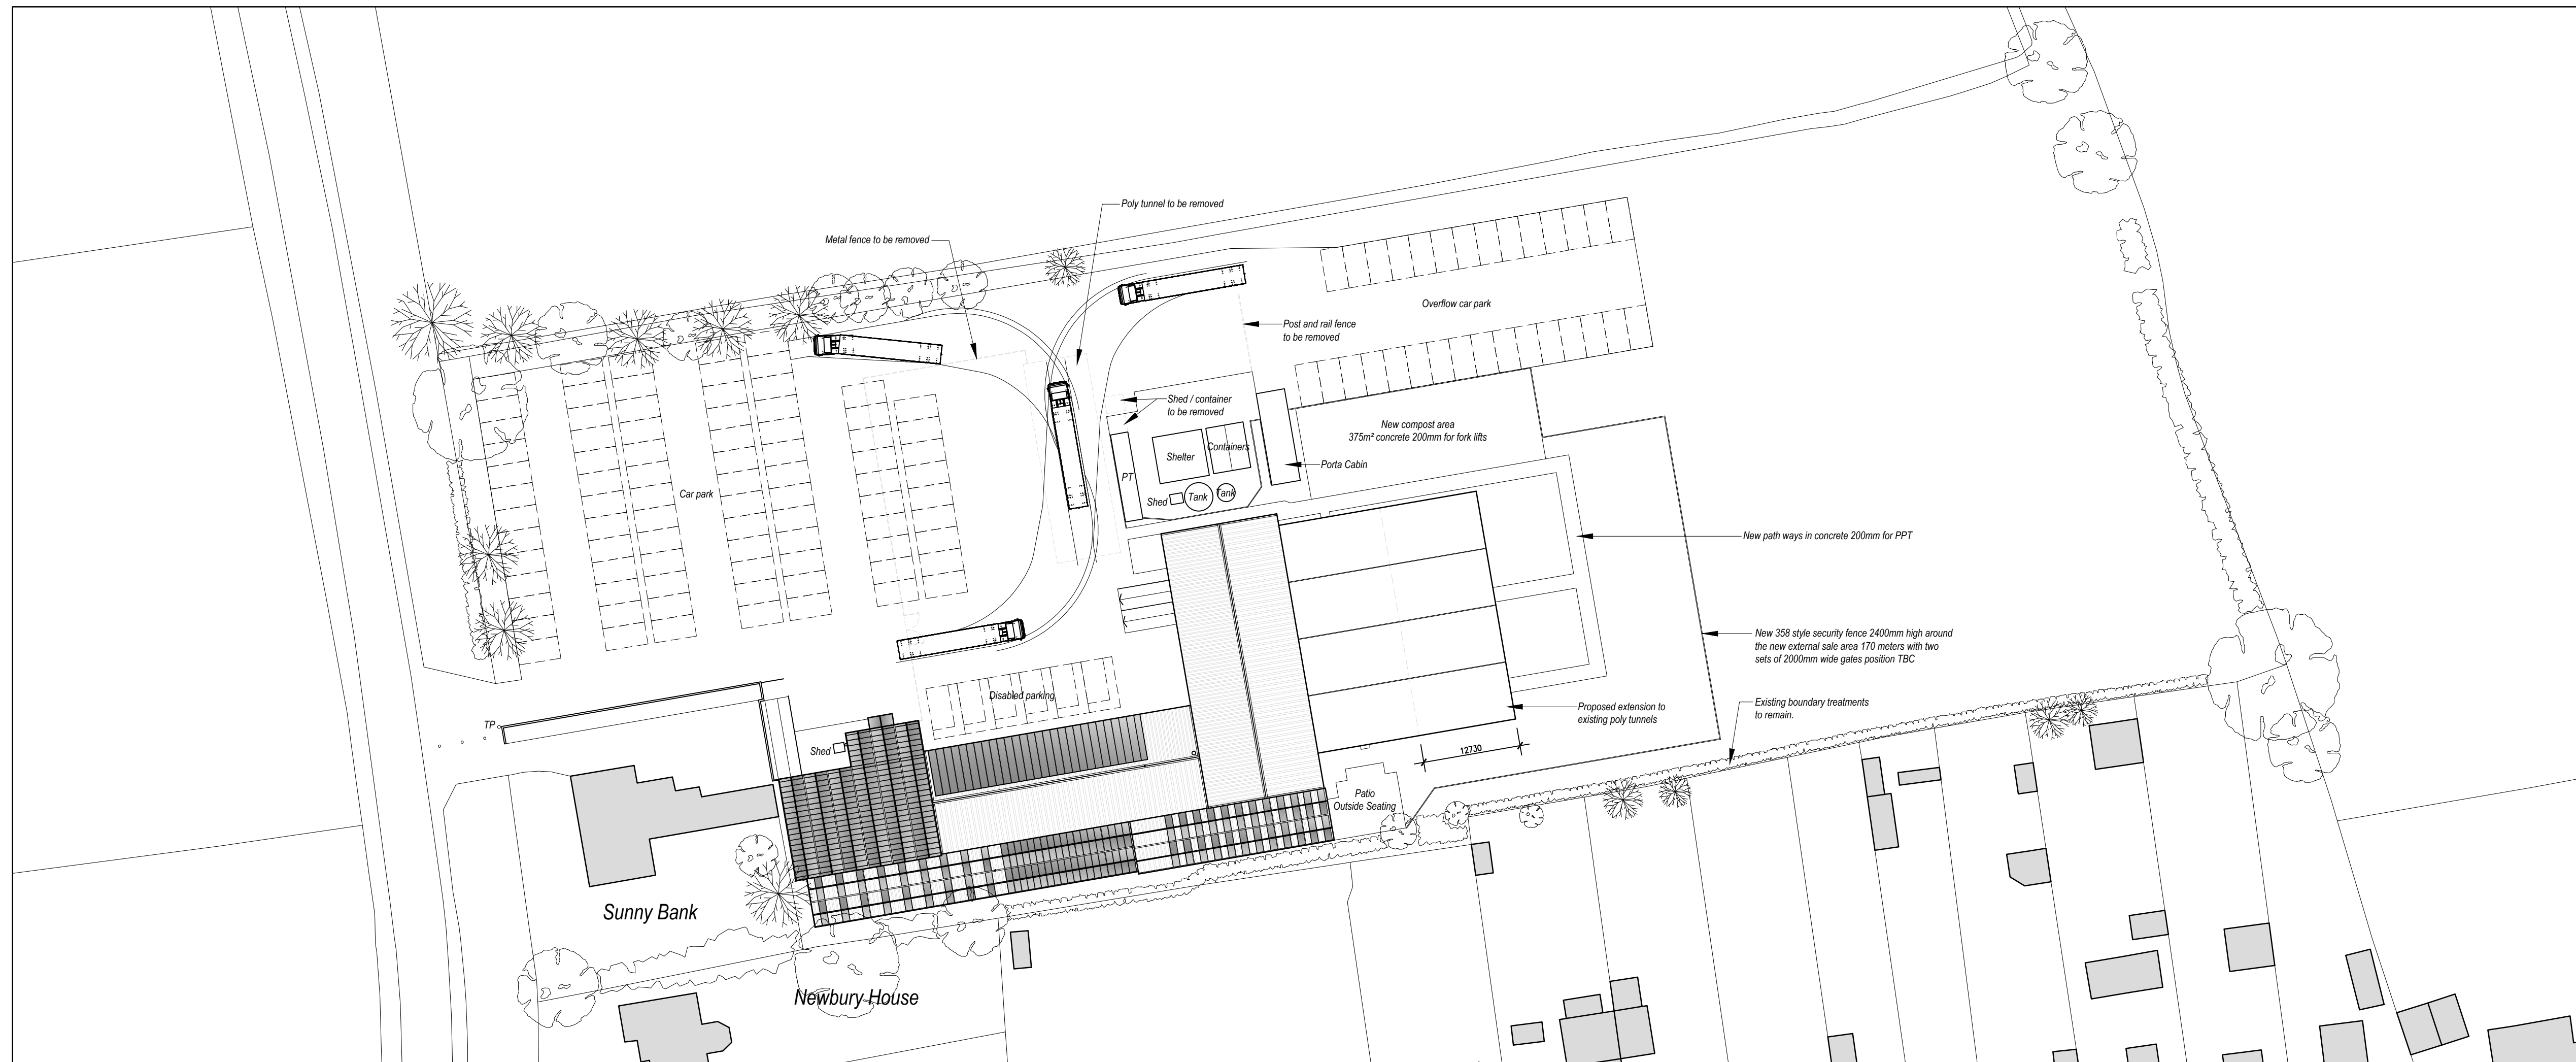

Existing Site Plan
Scale: 1:500

Location Plan
Scale: 1:1250

Proposed Plan
Scale: 1:500

Status: **Planning**

Medusa Design Ltd
Architectural Designers
Eagle House, Sudbury Road, Great Whelnelham,
Bury St Edmunds, Suffolk, IP30 0UN
Tel: 01787 883339
E-Mail: info@medusadesign.co.uk
Web site: www.medusadesign.co.uk

Client: Retford & Gainsborough Garden Centre
Bar Road, Saundby, Beccingham,
Retford, DN22 9EU

Project: Proposed Poly Tunnel Extension
And External Alterations

Drawing Details:
Existing & Proposed Site Plans
And Location Plan

Date:	Scale:	Drawn:
Nov 2023	As Shown @ A1	MJM

Number:	Rev:
2081/23/05	B