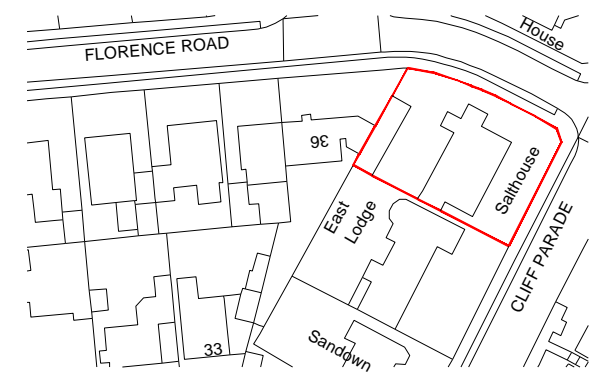

(c) Crown Copyright and Database Rights 2023 OS 100060020

LOCATION PLAN 1:1250

BLOCK PLAN 1:500

# Planning

Drawing Title:  
Location and Block Plan

Site Address: Courtney Collis,  
Salthouse, Cliff Parade, Walton  
On The Naze, Essex CO14 8HX

Rev	Date	Description	Dm By
-	-	-	-
-	-	-	-

Project & Drawing Number: 23.CC.P06			
Rev:	Scale:	Sheet size:	Date:
-	1:100	A3	Nov 23