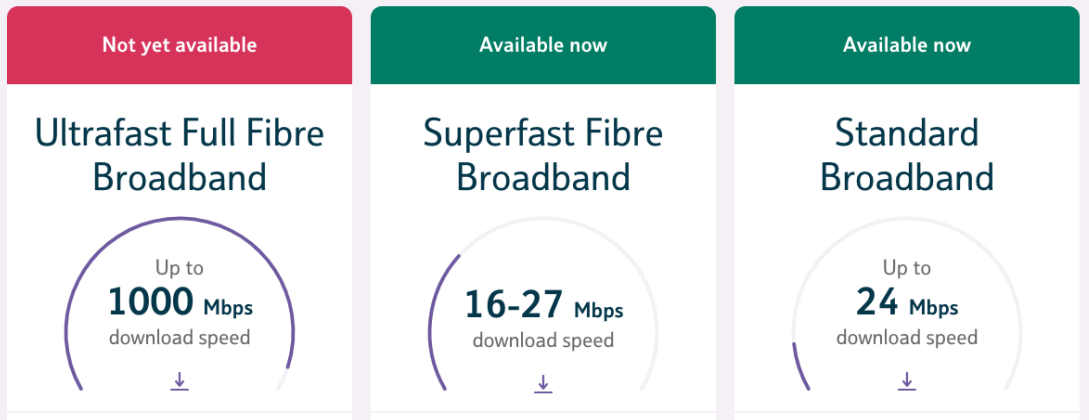

Peter Wells Architects

openreach

Homes Business Landlords Developers Help Careers About Service providers News

My products

Step 2/4

[Back](#)

Check your results below

Change view:

[Download](#) [Upload](#)

Picture 2 – Results from Openreach broadband availability search

BT Broadband availability

Great news

You could be doing more online with superfast Fibre 1, and you can get BT TV. See below for your personal speed range.

[Change address >](#)

Your BT Broadband deal includes:

Brilliant, expert service

You'll always speak to one of our team based in the UK and Ireland.

Speed guarantee

Speeds you can rely on day and night, and a personal speed guarantee.

Powerful hub

Our Smart Hubs provide you with strong and powerful wi-fi.