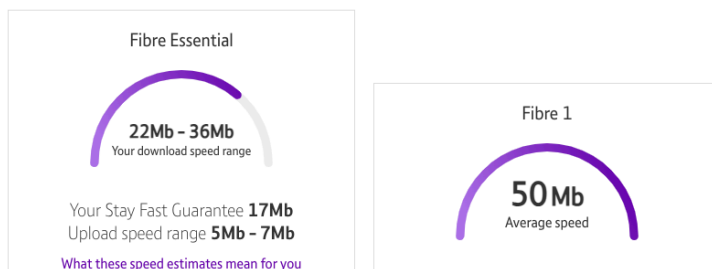

Unrivalled security

More online security features included than with other big providers.

Picture 3 – Results from BT website Broadband availability search