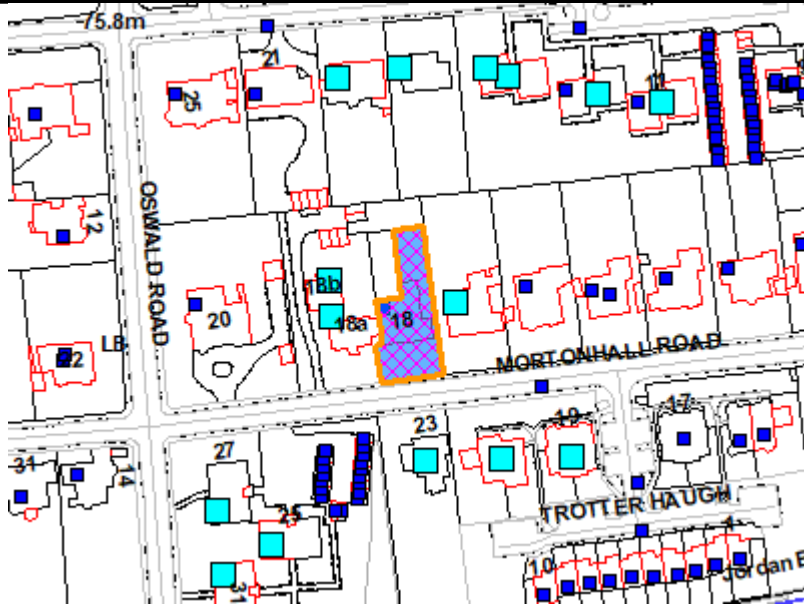

Neighbours Notified for 24/00439/FUL Date 8 February 2024

Location Plan

Reproduction from the Ordnance Survey mapping with permission of the Controller of Her Majesty's Stationery Office
© Crown Copyright.
Unauthorised reproduction infringes Crown copyright and may lead to prosecution or civil proceedings. Licence
Number 100023420 The City of Edinburgh Council 2012.

2F2 25 Mortonhall RoadGrangeEdinburgh

Flat 2 27 Mortonhall RoadGrangeEdinburgh

Flat 3 27 Mortonhall RoadGrangeEdinburgh

GF2 25 Mortonhall RoadGrangeEdinburgh

2F1 25 Mortonhall RoadGrangeEdinburgh

Flat 4 31 Oswald RoadGrangeEdinburgh

Flat 1 31 Oswald RoadGrangeEdinburgh

Flat 5 27 Mortonhall RoadGrangeEdinburgh

GF1 25 Mortonhall RoadGrangeEdinburgh

1F2 25 Mortonhall RoadGrangeEdinburgh

1F1 25 Mortonhall RoadGrangeEdinburgh

Flat 6 31 Oswald RoadGrangeEdinburgh