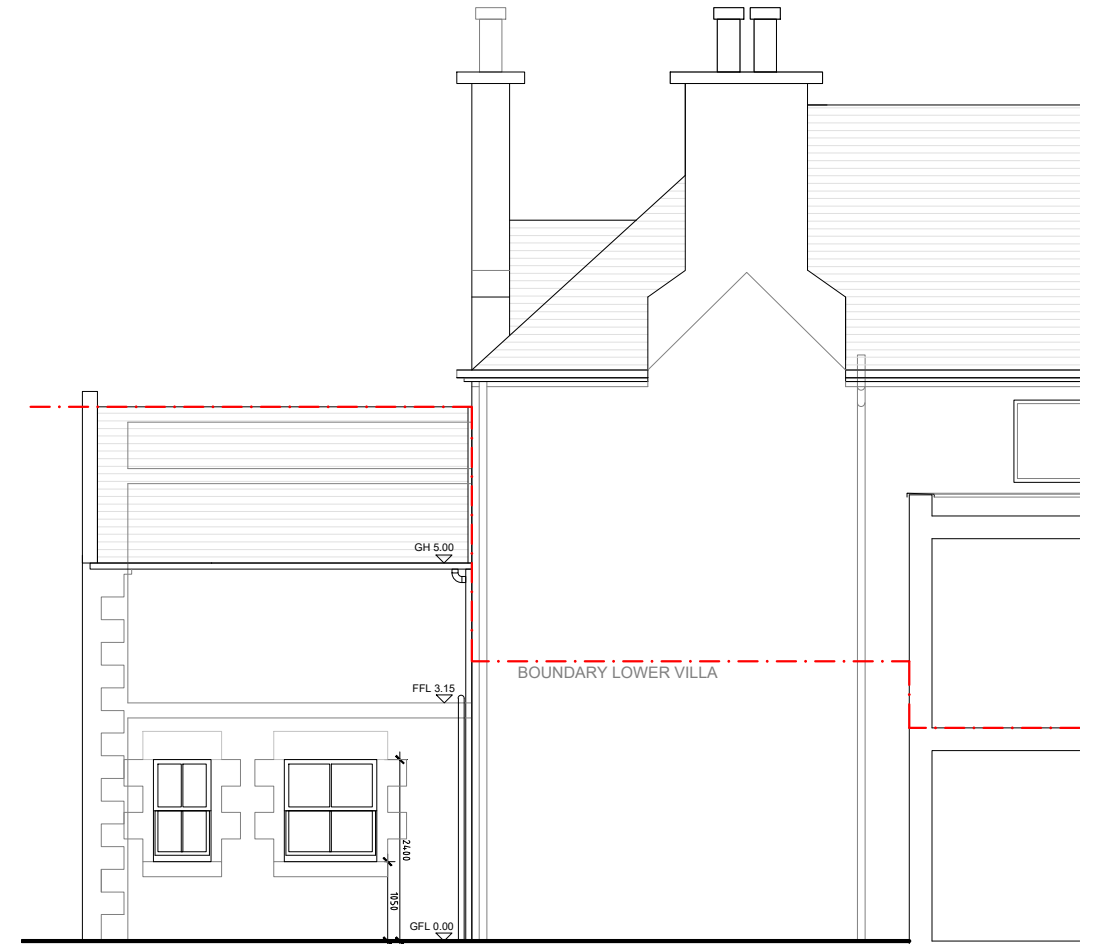

01 North Elevation - As Existing
Scale 1:100

03 West Elevation - As Existing
Scale 1:100

02 East Elevation - As Existing
Scale 1:100

Revisions

Project
ALTERATIONS
18 MORTONHALL ROAD
EDINBURGH, EH9 2HW

Drawing
BACK (NORTH) ELEVATION
AS EXISTING

Drawing Category: SURVEY

NGP architecture ltd.
Federation House
222 Queensferry Road
Edinburgh EH4 2BN

telephone 0131-603 7540
mail@ngparchitects.co.uk
www.ngparchitects.co.uk

Scale 1:100 @ A3	Date DEC '23	By HS
Job No 23-F	Drawing no 101-S	Rev P00