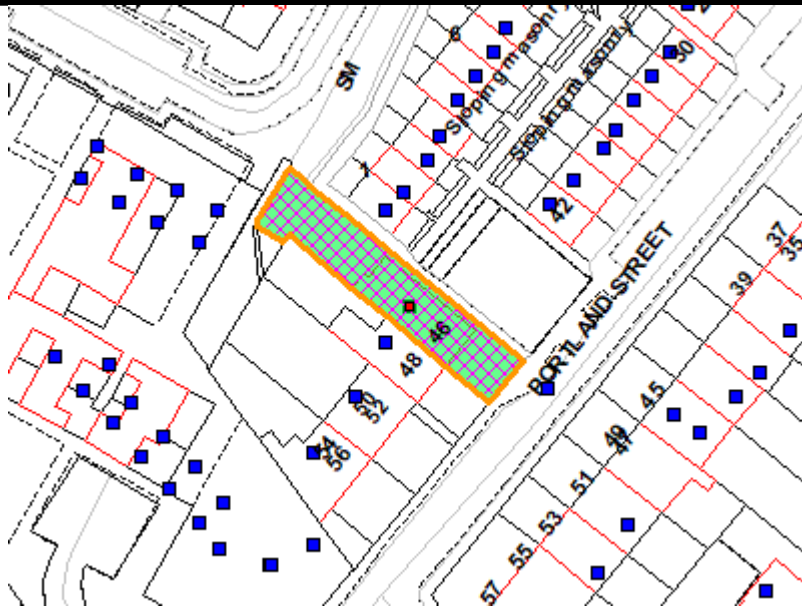

### Location Plan

Reproduction from the Ordnance Survey mapping with permission of the Controller of Her Majesty's Stationery Office  
© Crown Copyright.  
Unauthorised reproduction infringes Crown copyright and may lead to prosecution or civil proceedings. Licence  
Number 100023420 The City of Edinburgh Council 2012.