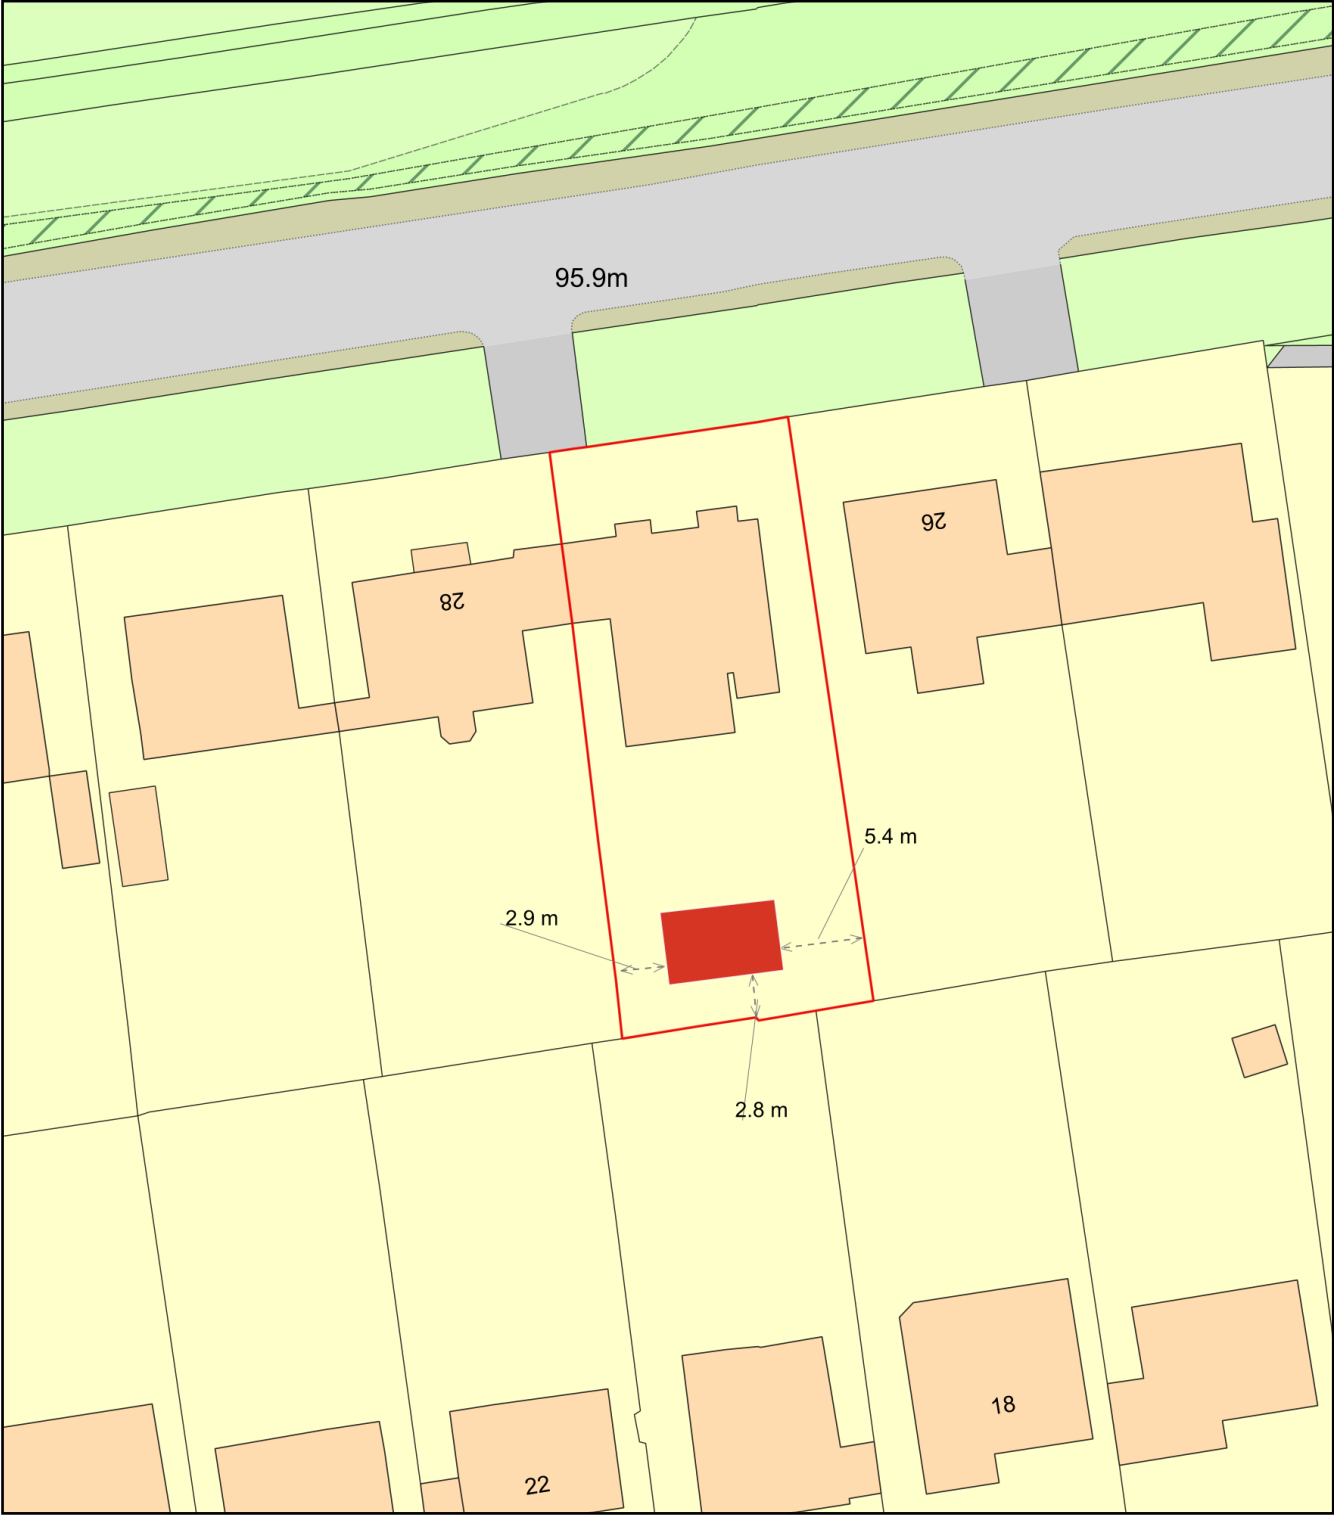

Block Plan - EH10 5RE

Plan Produced for: **Jim Roth**
Date Produced: 06 Feb 2024
Plan Reference Number: TQRQM24037104032484
Scale: 1:500 @ A4