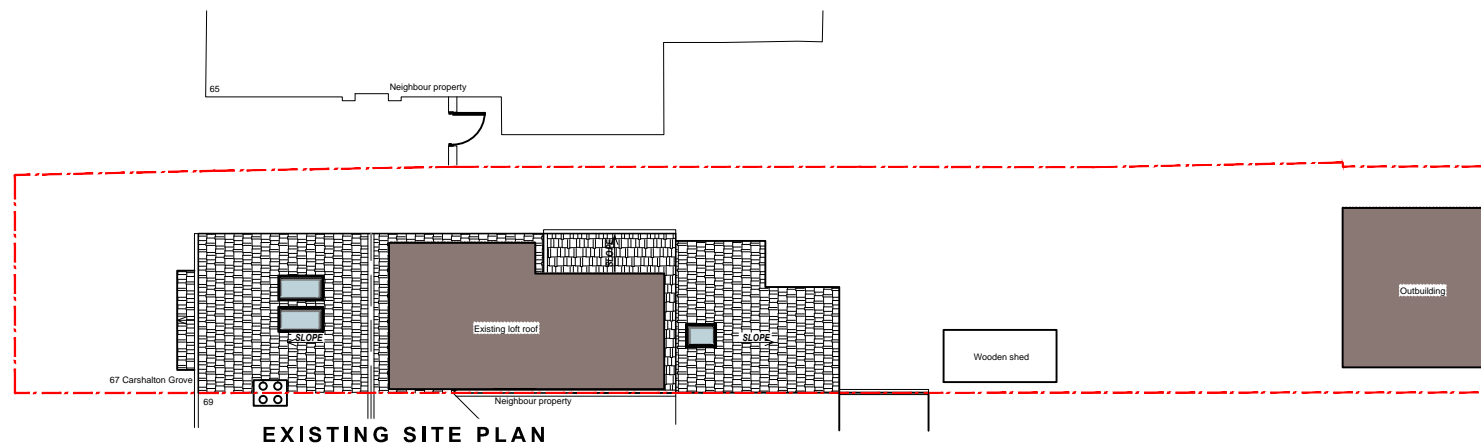

All proposed materials to match existing

All proposed materials to match existing

EXISTING SITE PLAN