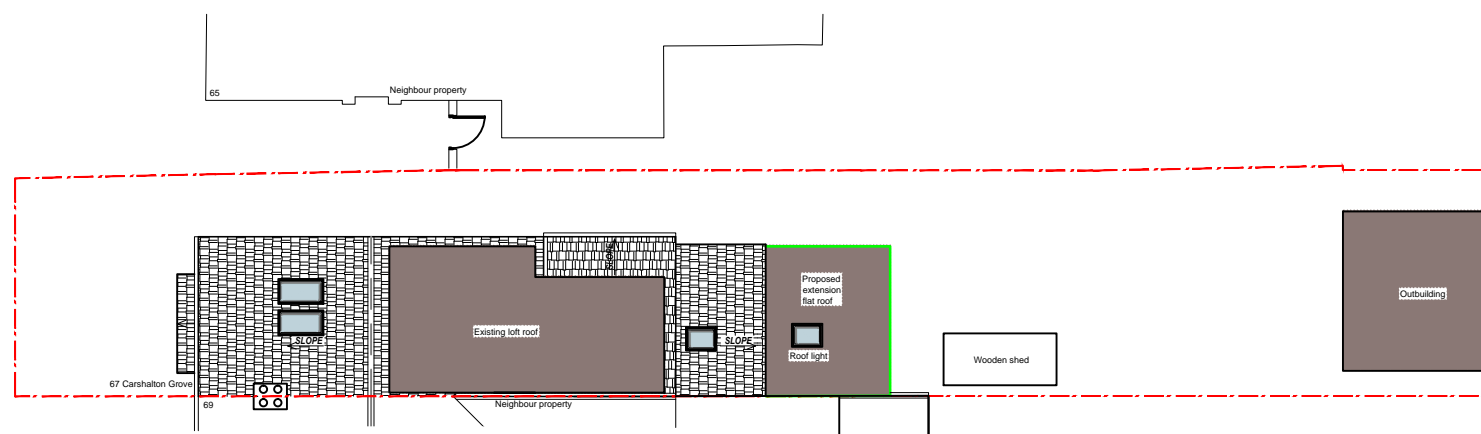

PROPOSED SITE PLAN

Copyright all rights reserved.
The contents of this drawing can
not be copied without written
permission of the
DRAWNHOUSE LTD

DRAWNHOUSE LTD

Agent
E-mail: office@drawnhouse.co.uk
Mob: +44 7999 329377

Key:
- existing
- proposed

Project name:
67 Carshalton Grove,
Sutton, SM1 4LZ

Title: **EXISTING AND PROPOSED
SITE PLANS**

Project number:
8905
Drawn:
AN
Revision:

Scale:
A3 - 1:200
Drawing No:
07
Date:
February 2024