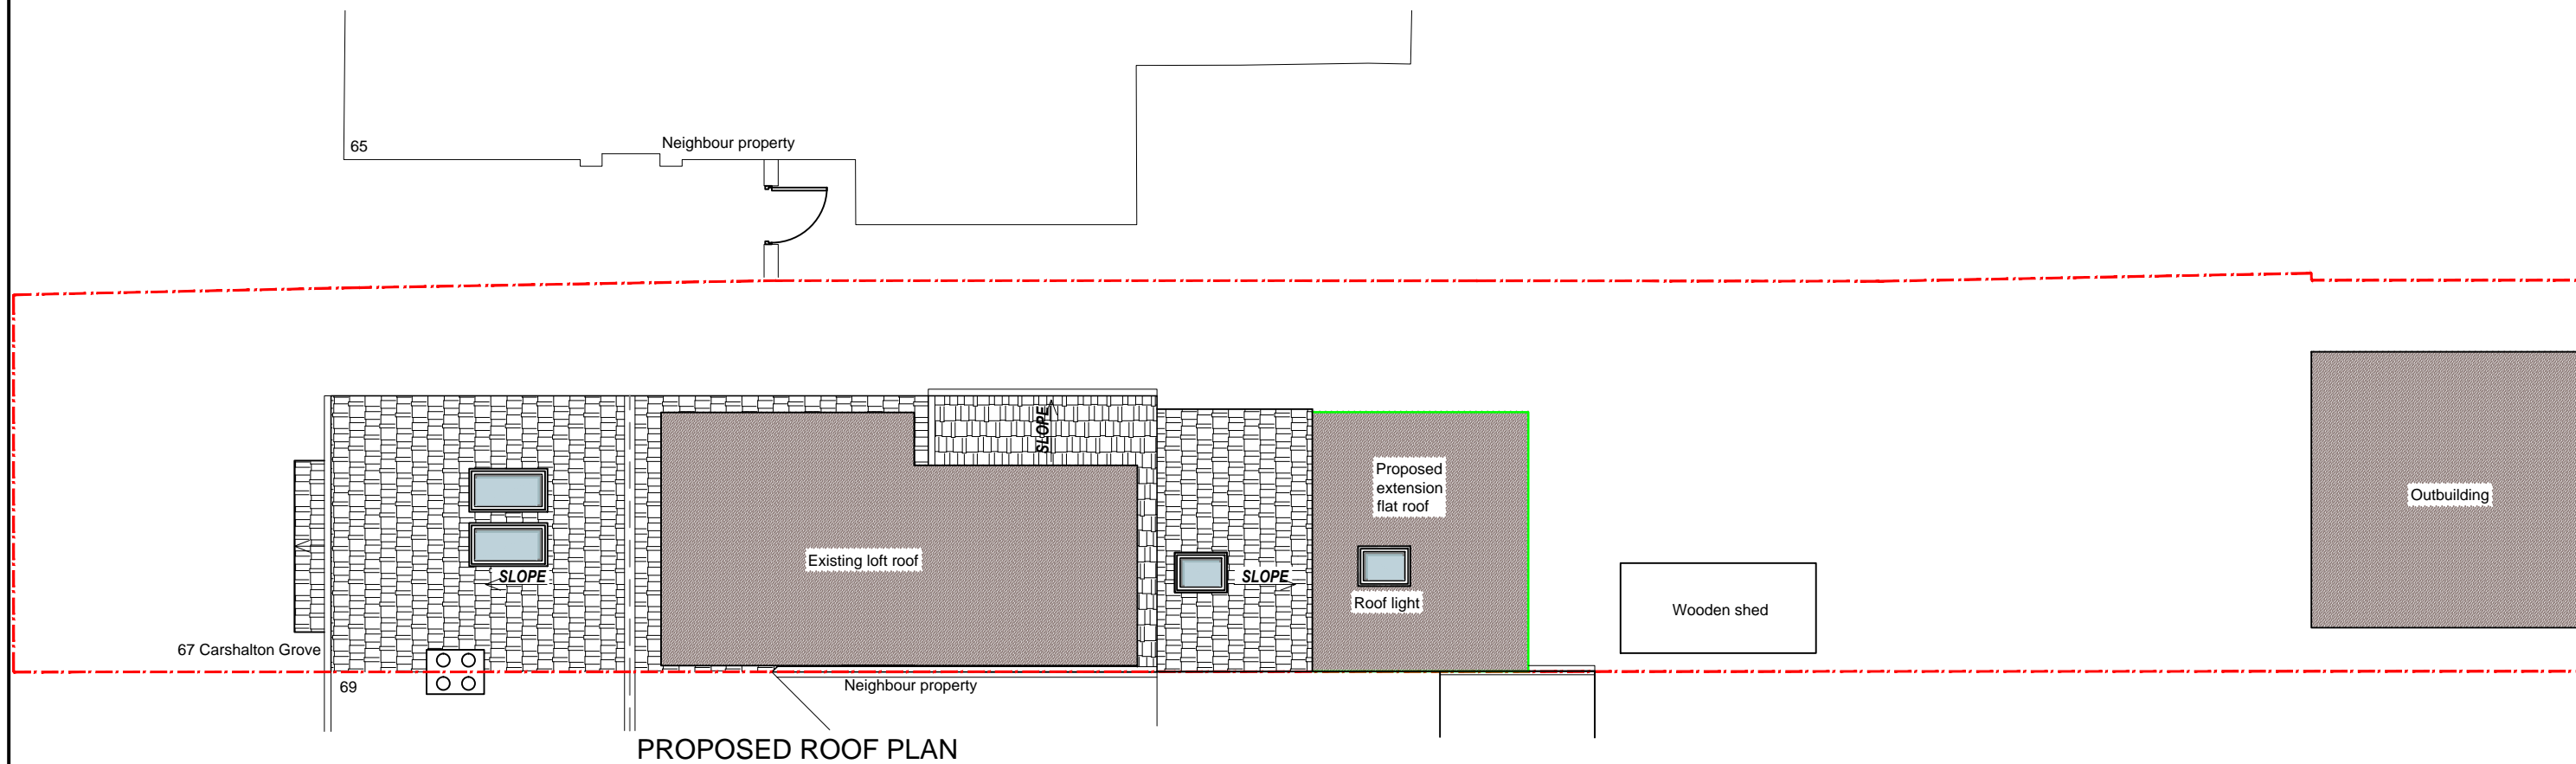

All proposed materials to match existing

All proposed materials to match existing

PROPOSED ROOF PLAN

Copyright all rights reserved.
The contents of this drawing can
not be copied without written
permission of the
DRAWNHOUSE LTD

DRAWNHOUSE LTD

Agent
E.mail: office@drawnhouse.co.uk
Mob: +44 7999 329377

Key:
- existing
- proposed

Project name:
67 Carshalton Grove,
Sutton, SM1 4LZ

Title: PROPOSED ROOF PLAN

Project number:

8905

Drawn:

AN

Revision:

Scale:

A3 - 1:50

Drawing No:

05

Date:

February 2024