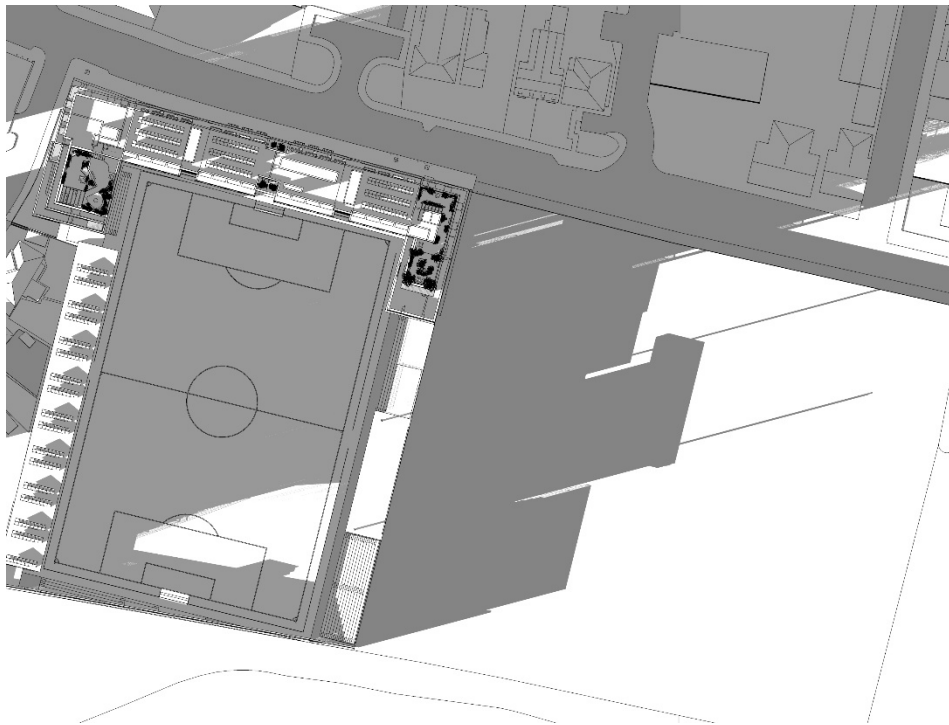

October 1st - 15.00 - Proposed

October 1st - 17.00 - Existing

October 1st - 17.00 - Proposed

T16 Design Ltd.

T: 01206 572452

E: info@t16design.com

W: www.t16design.com

© 2023