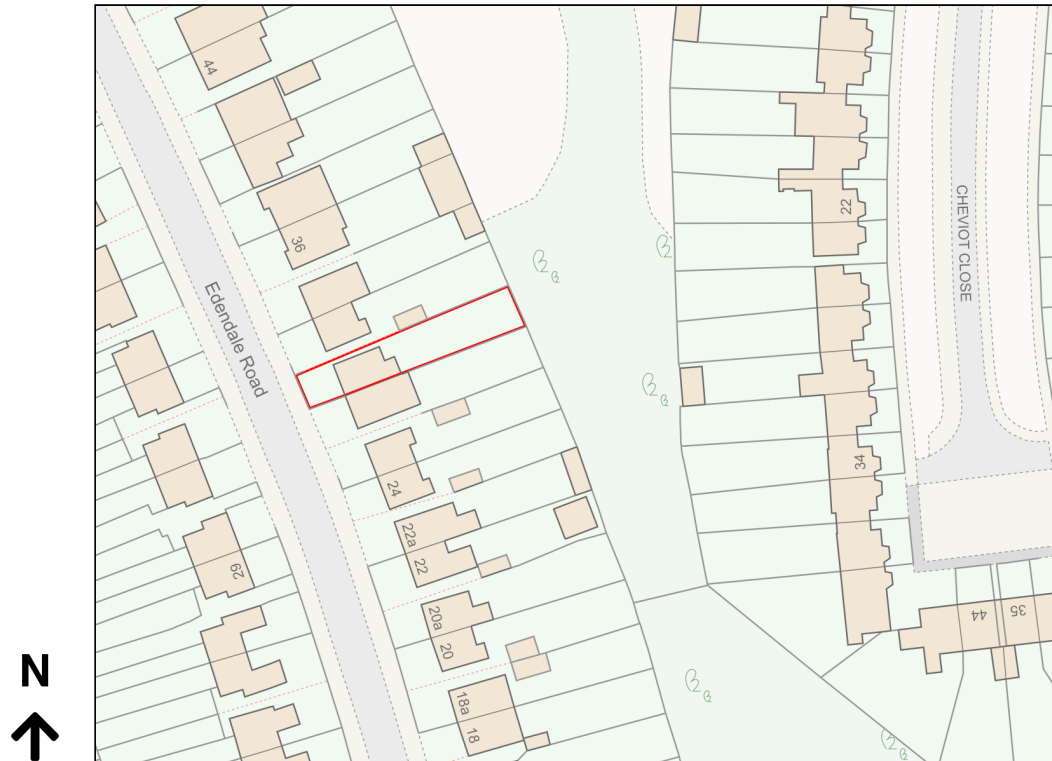

# Location Plan

Site Address: 30, Edendale Road, Bexleyheath, DA7 6RW

Date Produced: 16-Jan-2024

Scale: 1:1250 @A4

Planning Portal Reference: PP-12737081v1