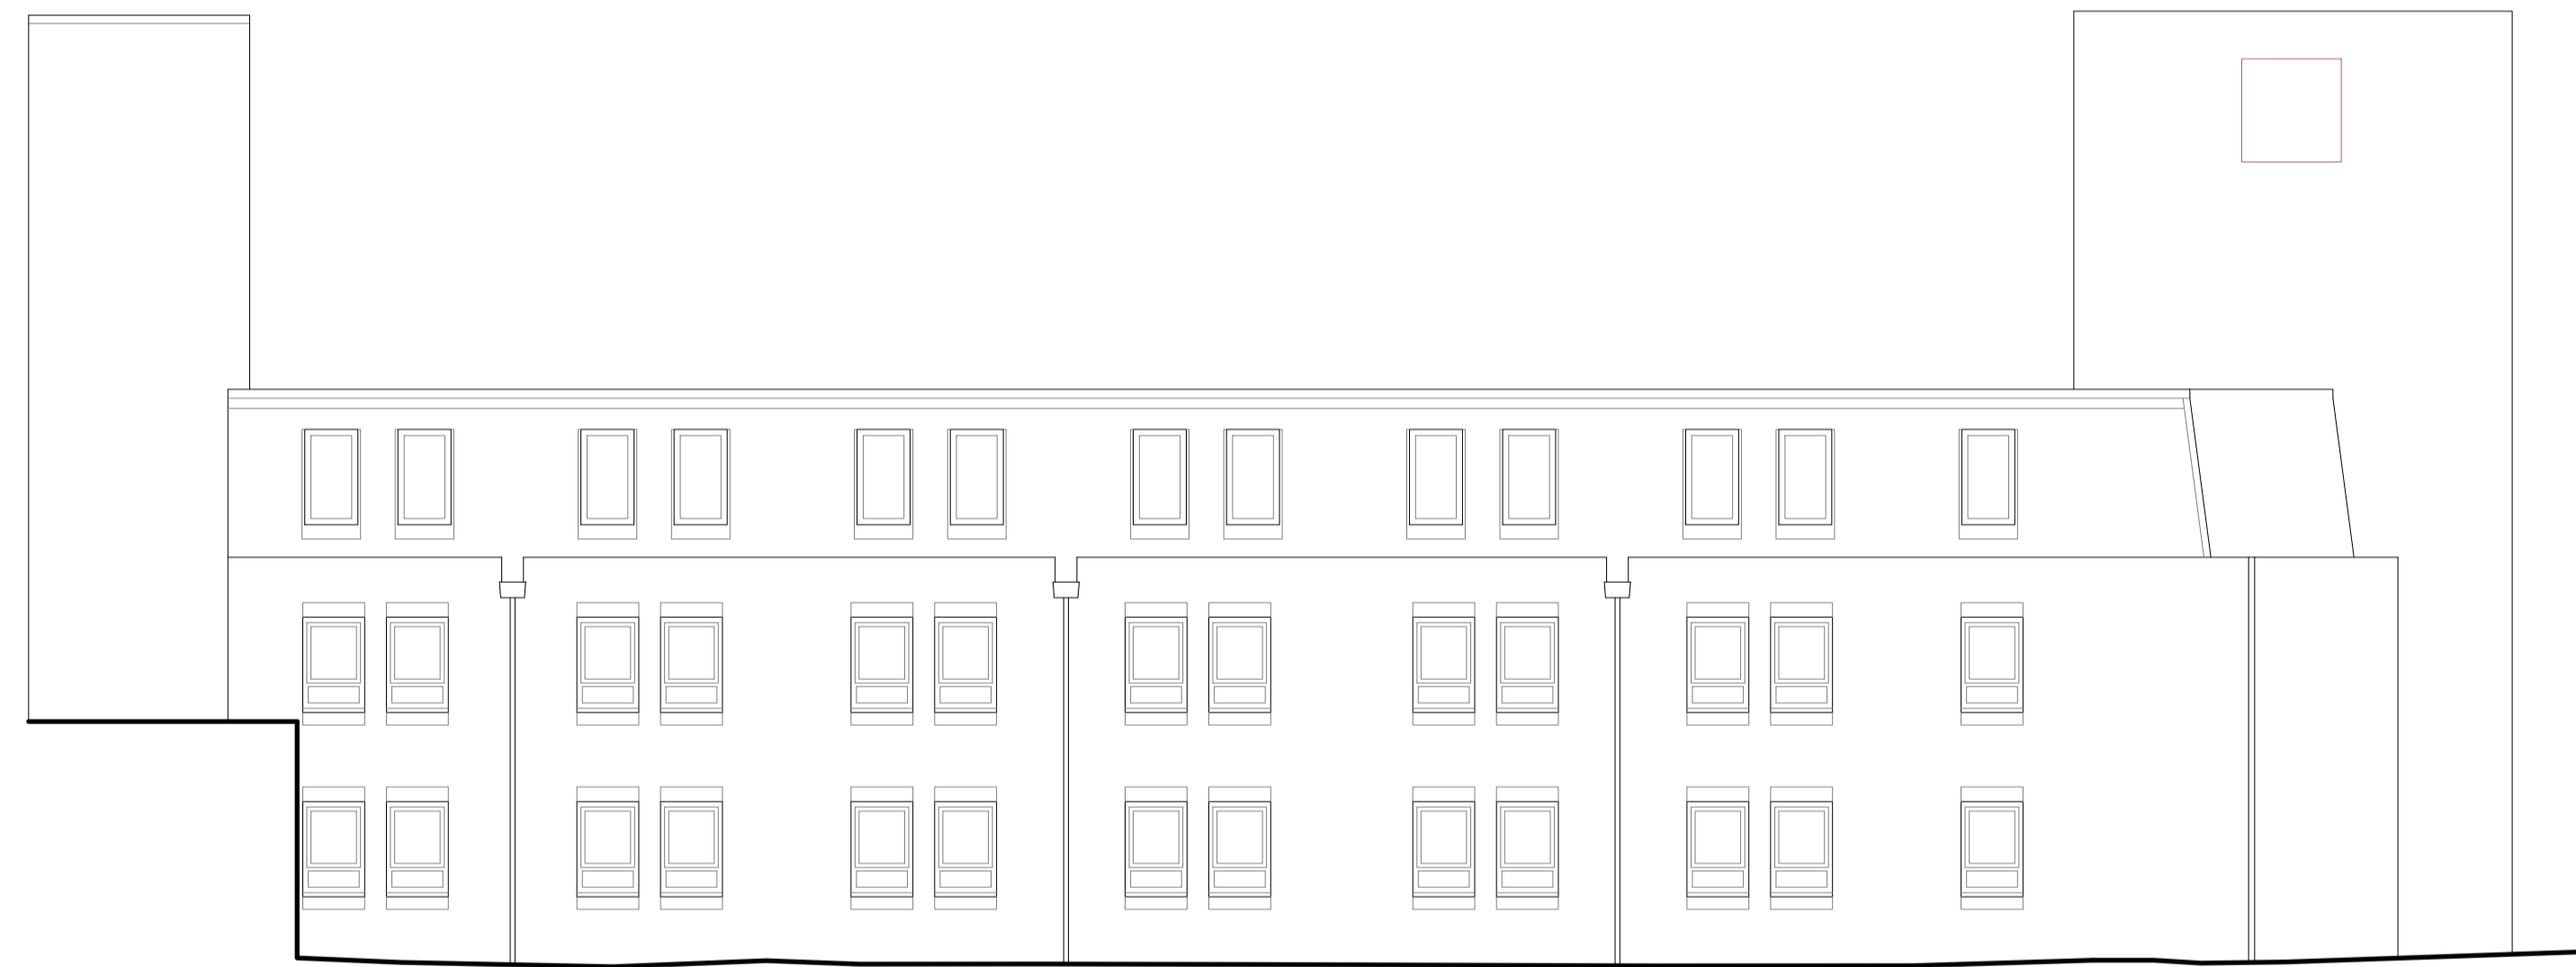

Datum: 3.00m.  
Elevation 1.

Datum: 10.00m.  
Elevation 3.

Datum: 10.00m.  
Elevation 2.

REVISIONS	Name	Date
A		

Sketch

**HOLIDAY INN BEXLEY**  
 VALOR HOSPITALITY

**ELEVATIONS**  
 As Existing