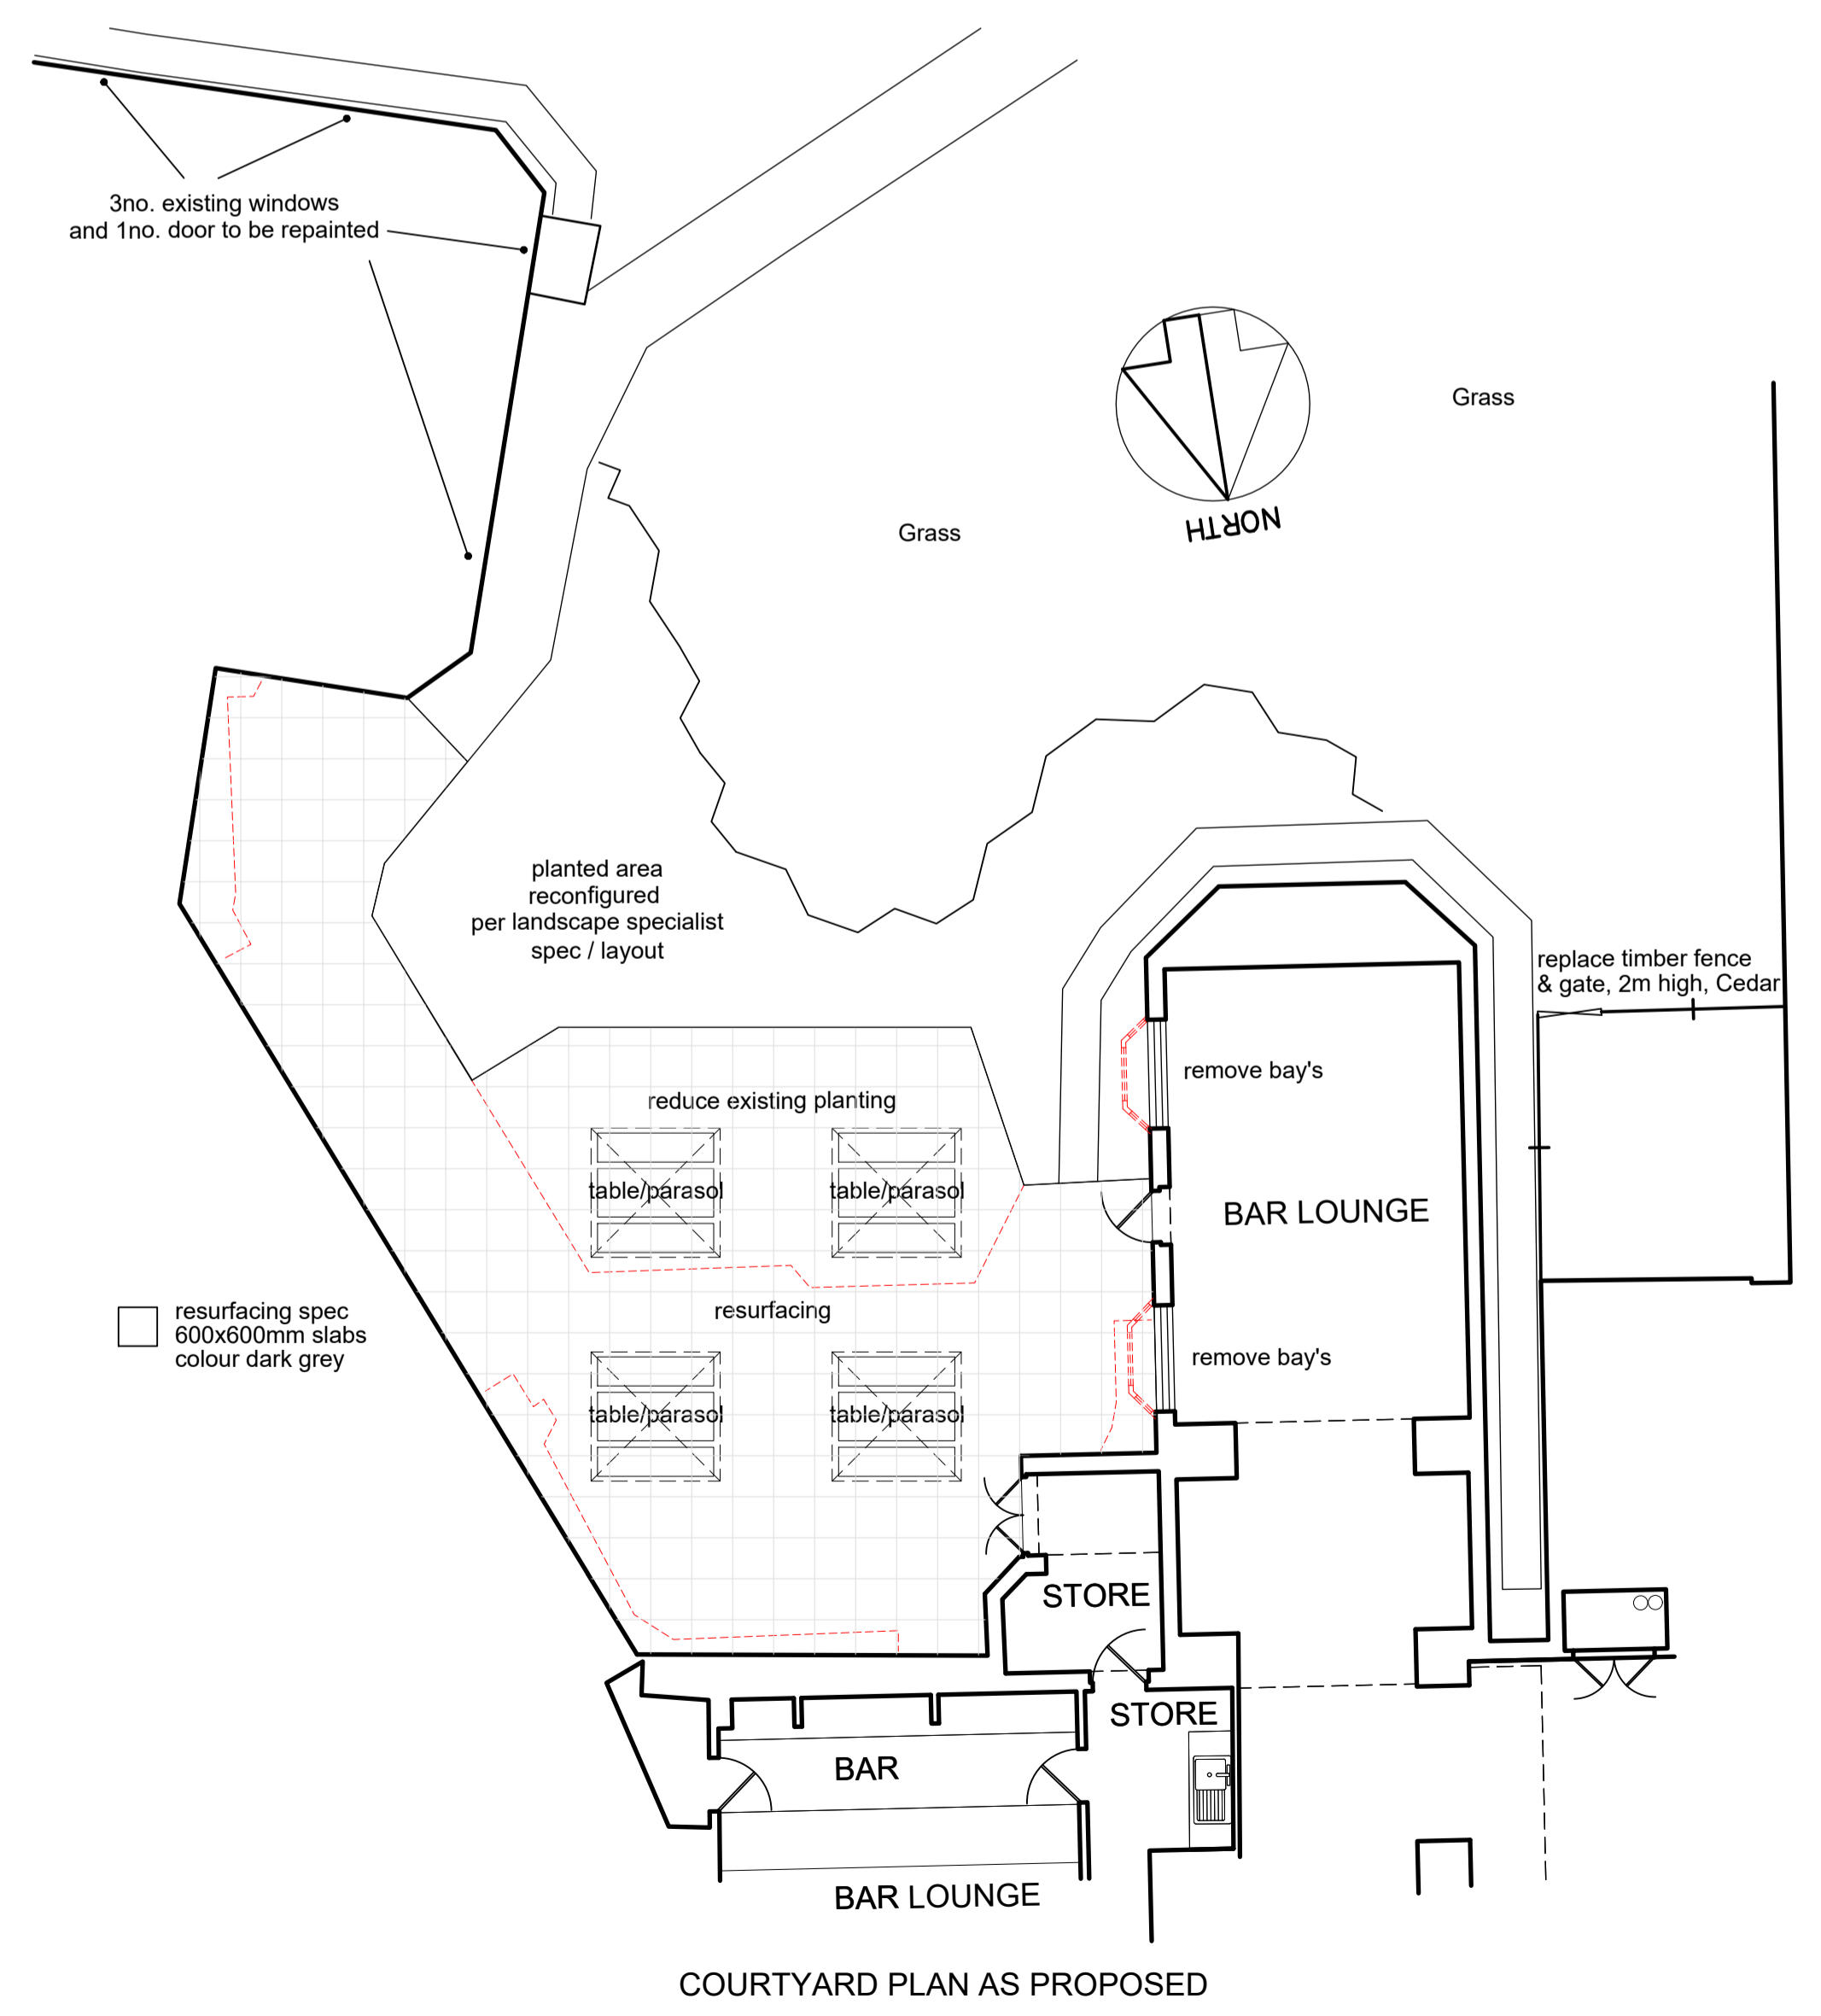

Inner courtyard  
West Elevation as proposed

Inner courtyard  
North Elevation as proposed

Inner courtyard  
East Elevation as proposed

Inner courtyard  
West Elevation as existing

Inner courtyard  
North Elevation as existing

Inner courtyard  
East Elevation as existing

COURTYARD PLAN AS PROPOSED

REVISIONS	Name	Date
A	**	**

Planning

**HOLIDAY INN BEXLEY**  
VALOR HOSPITALITY

**Courtyard Plan & Elevations**  
As Proposed