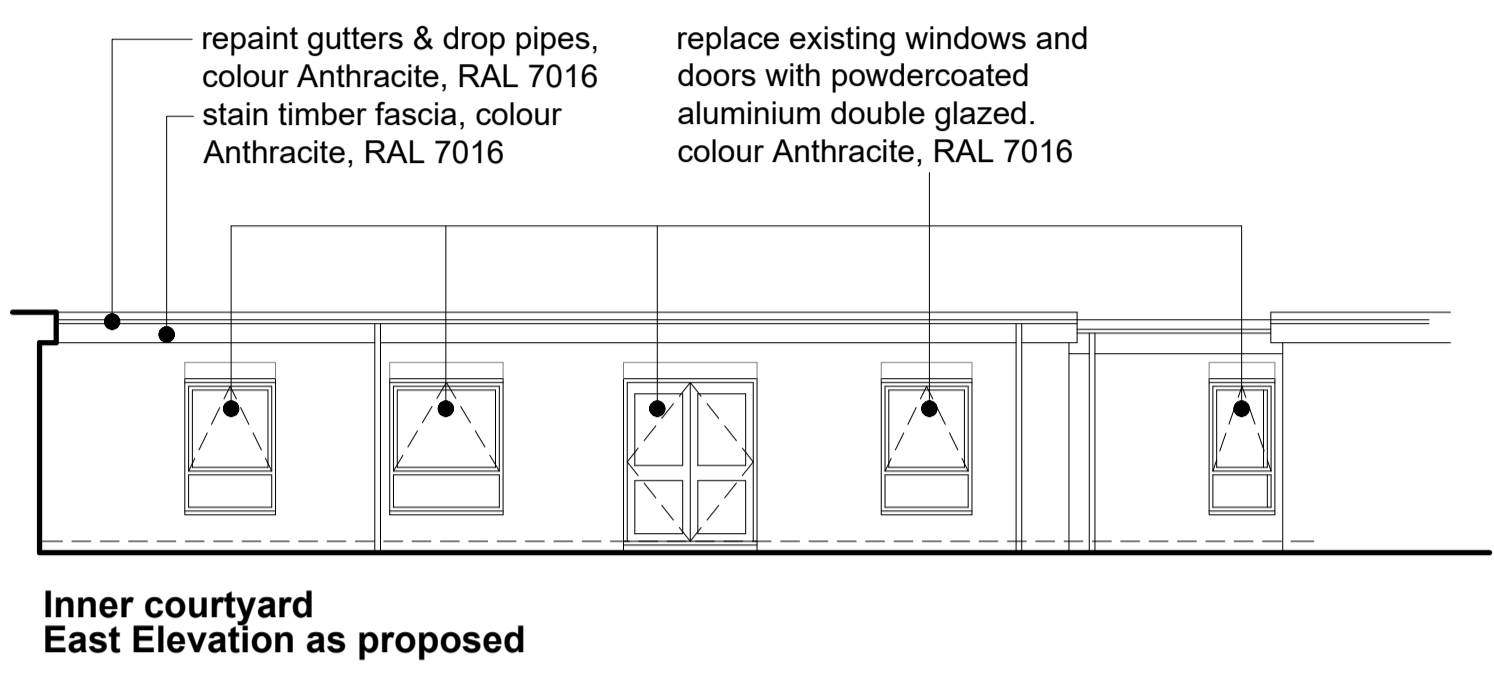

Inner courtyard  
West Elevation as proposed

Inner courtyard  
North Elevation as proposed

Inner courtyard  
East Elevation as proposed

Inner courtyard  
West Elevation as existing

Inner courtyard  
North Elevation as existing

Inner courtyard  
East Elevation as existing

COURTYARD PLAN AS PROPOSED

REVISIONS	Name	Date
A	**	**

Planning

**HOLIDAY INN BEXLEY**  
VALOR HOSPITALITY

**Courtyard Plan & Elevations**  
As Proposed