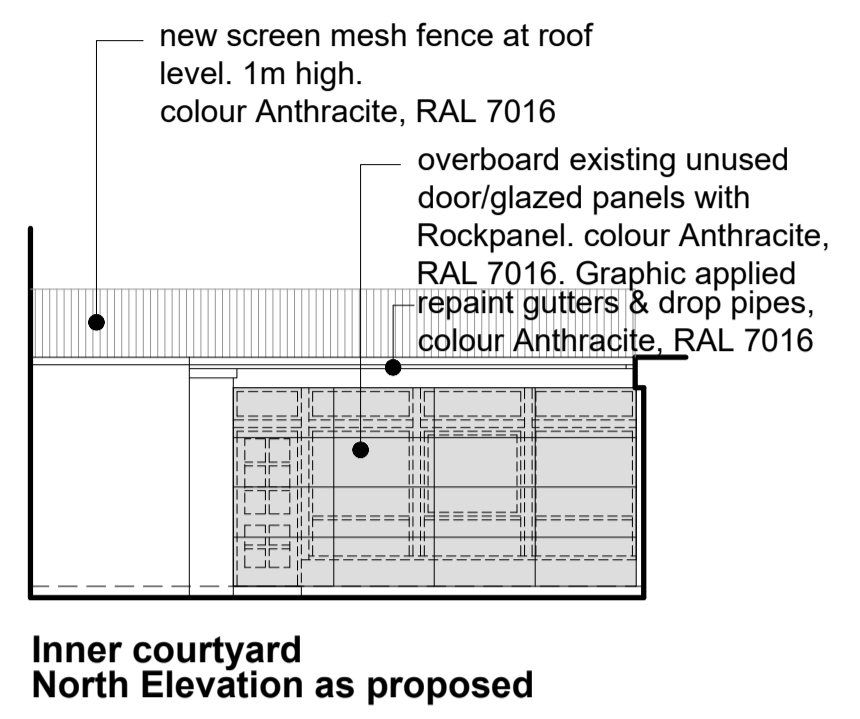

Inner courtyard  
West Elevation as proposed

Inner courtyard  
North Elevation as proposed

Inner courtyard  
East Elevation as proposed

Inner courtyard  
West Elevation as existing

Inner courtyard  
North Elevation as existing

Inner courtyard  
East Elevation as existing

COURTYARD PLAN AS PROPOSED

REVISIONS	Name	Date
A	**	**

Planning

**HOLIDAY INN BEXLEY**  
VALOR HOSPITALITY

**Courtyard Plan & Elevations**  
As Proposed