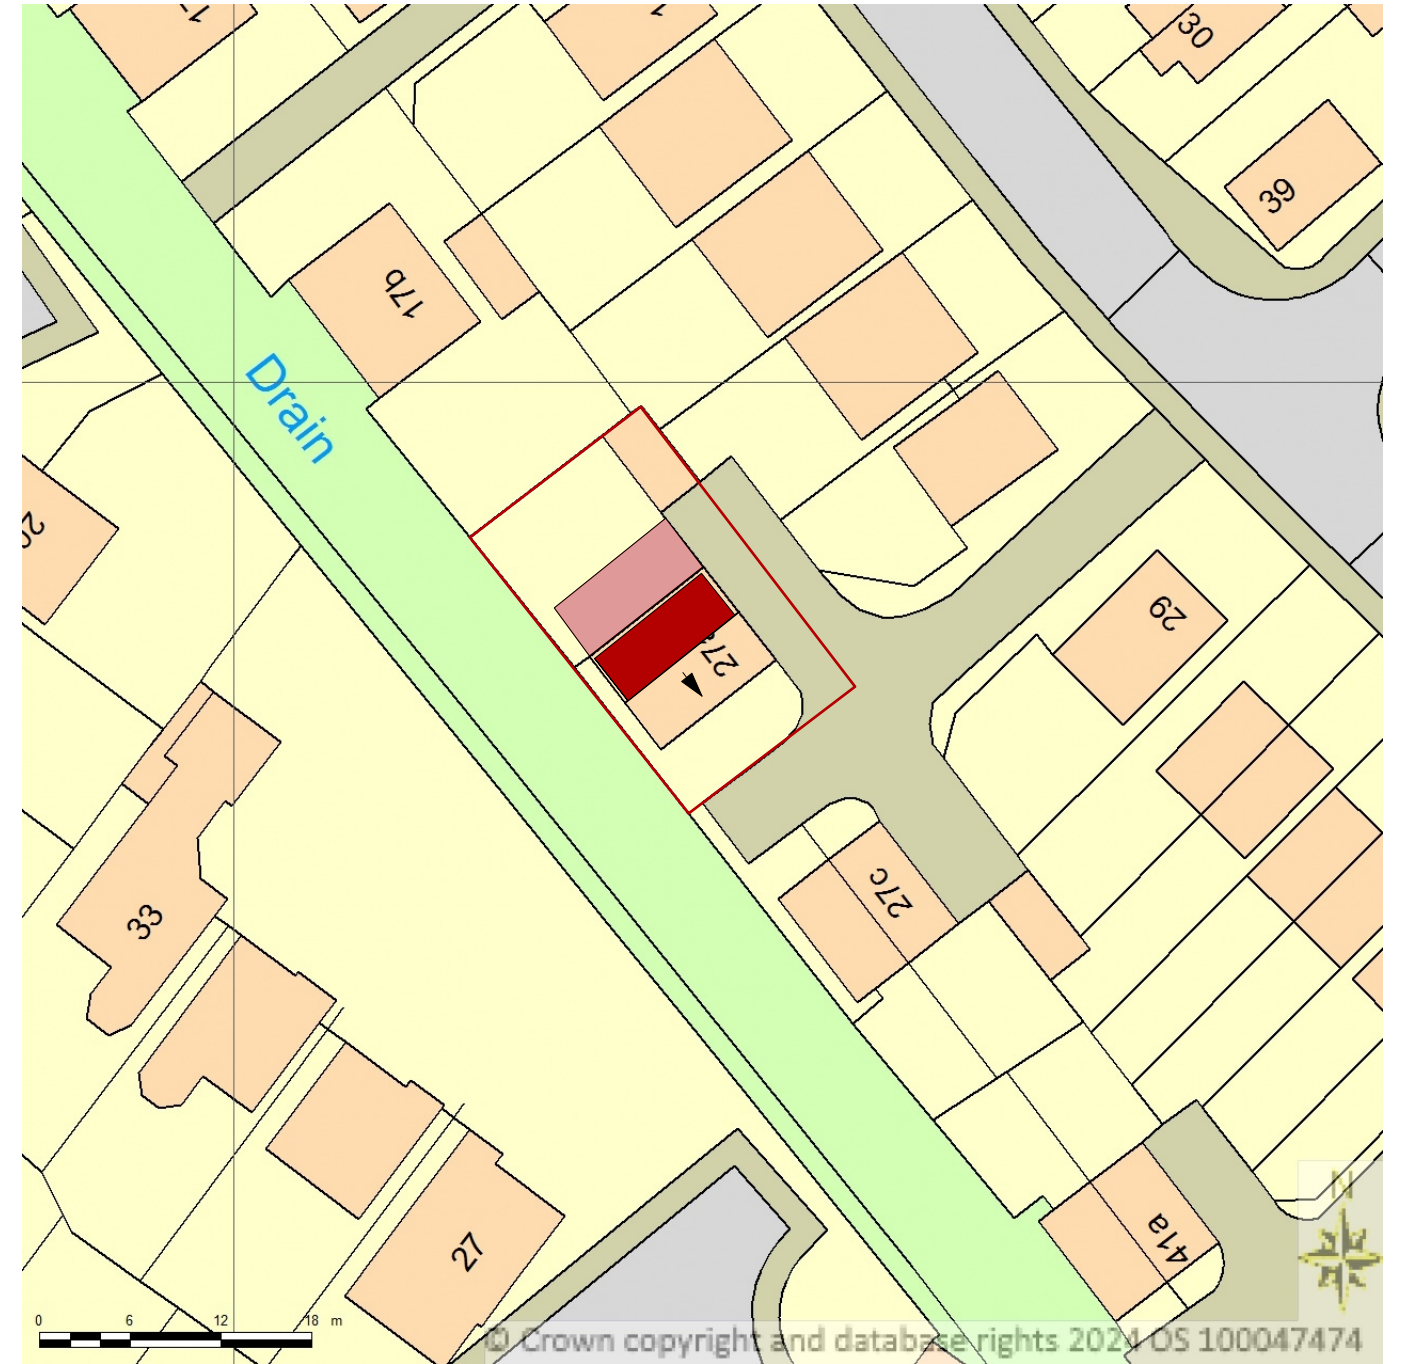

BLOCK/SITE PLAN

AREA 90m x 90m

SCALE: 1:500 on A4

CENTRE COORDINATES: 464331 , 299780

EXISTING

Supplied by Streetwise Maps Ltd

www.streetwise.net

Licence No: 100047474

14:05:40 16/01/2024

BLOCK/SITE PLAN

AREA 90m x 90m

SCALE: 1:500 on A4

CENTRE COORDINATES: 464331 , 299780

PROPOSED

Supplied by Streetwise Maps Ltd

www.streetwise.net