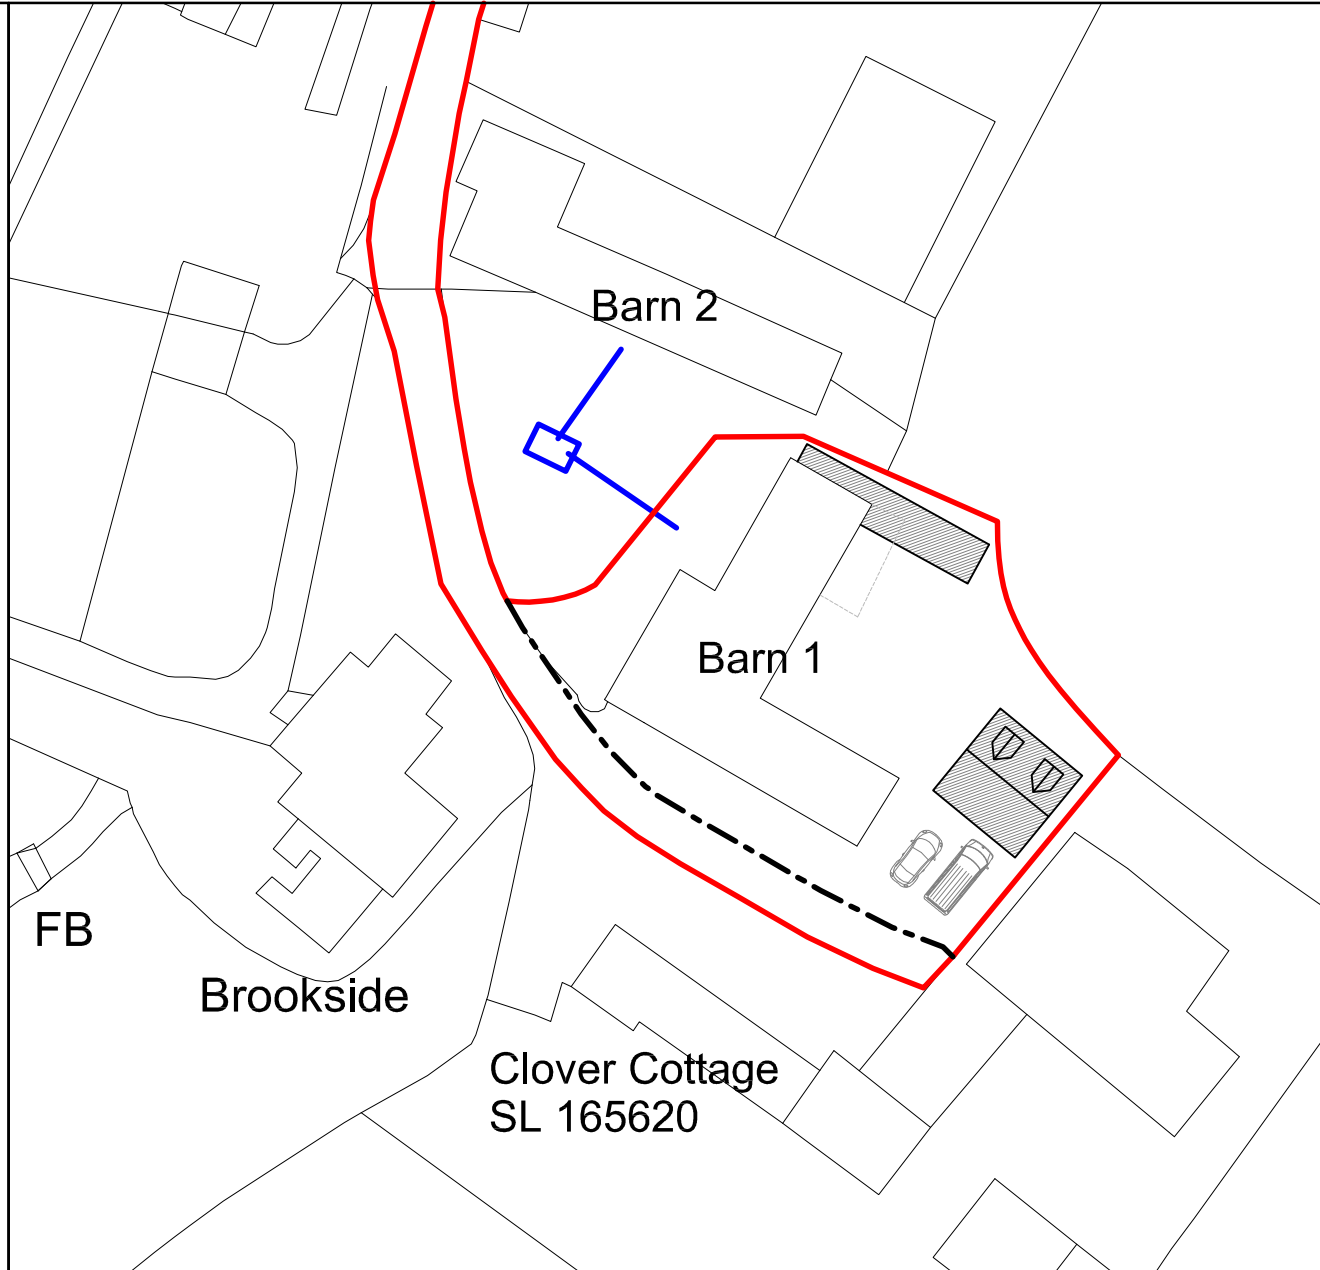

All dimensions are in mm. Print with no scaling. This plan has been prepared for planning and building regulations only. All dimensions should be checked on site. Copyright 2021 DHL. Crown Copyright. All rights reserved. Licence no. 100019980

Location Plan 1:1250

Block Plan 1:500

Drawing
Location & Block Plan

Title
The Old Threshing Barn
Barn 1
Brookside Farm
Main Road
Pontesford
Shropshire
SY5 0UA

Client
Mr S Holyhead

 **David Humphreys Limited**
chartered surveyors, planning and architectural consultants

buildingdesigner.co.uk
01743 232423

71 The Mount
Shrewsbury
SY3 8PL

scale shown	paper size A3	drawing no. 3180/3	date Jan 22
-------------	---------------	--------------------	-------------