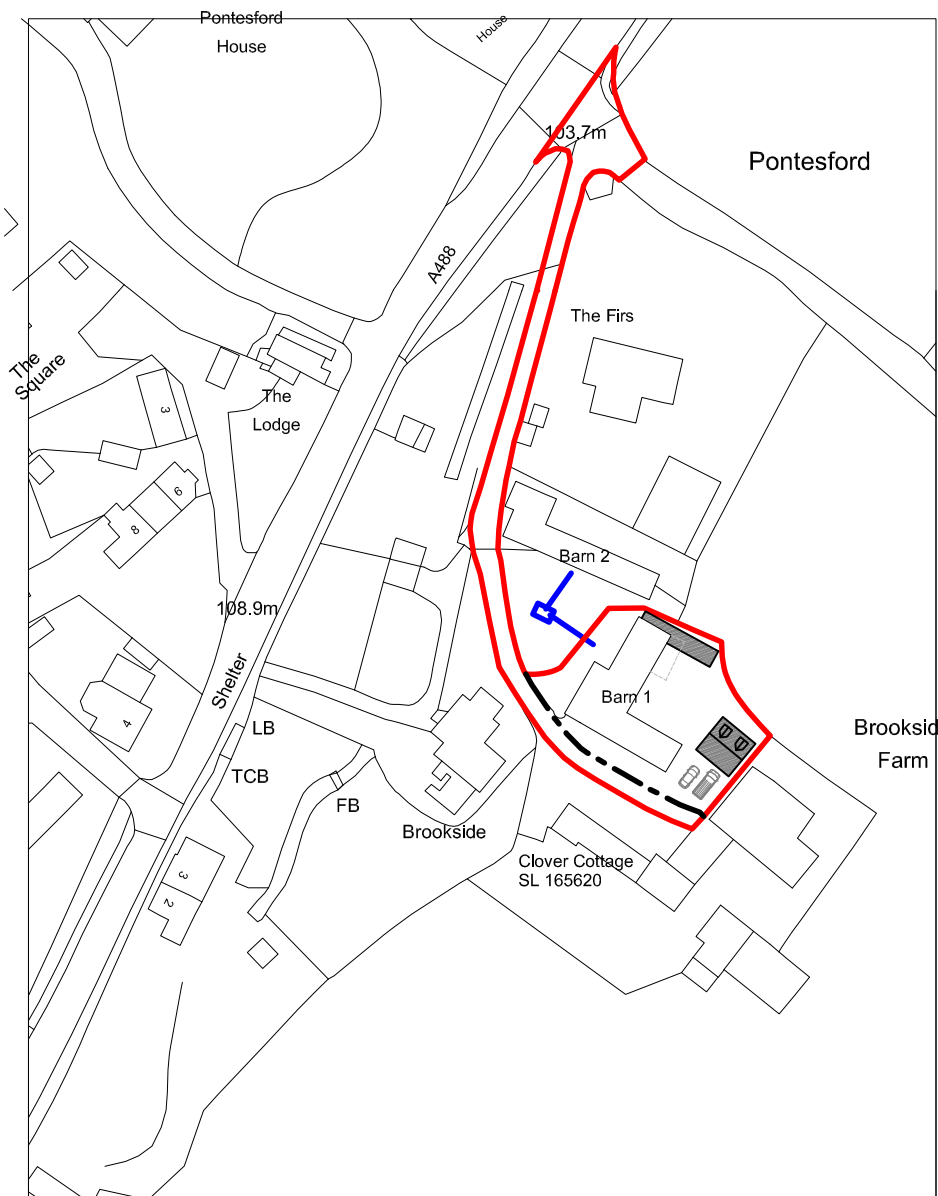

All dimensions are in mm. Print with no scaling. This plan has been prepared for planning and building regulations only. All dimensions should be checked on site. Copyright 2021 DHL. Crown Copyright. All rights reserved. Licence no. 100019980

Location Plan 1:1250

Block Plan 1:500

Drawing
Location & Block Plan

Title
The Old Threshing Barn
Barn 1
Brookside Farm
Main Road
Pontesford
Shropshire
SY5 0UA

Client
Mr S Holyhead

 **David Humphreys Limited**
chartered surveyors, planning and architectural consultants