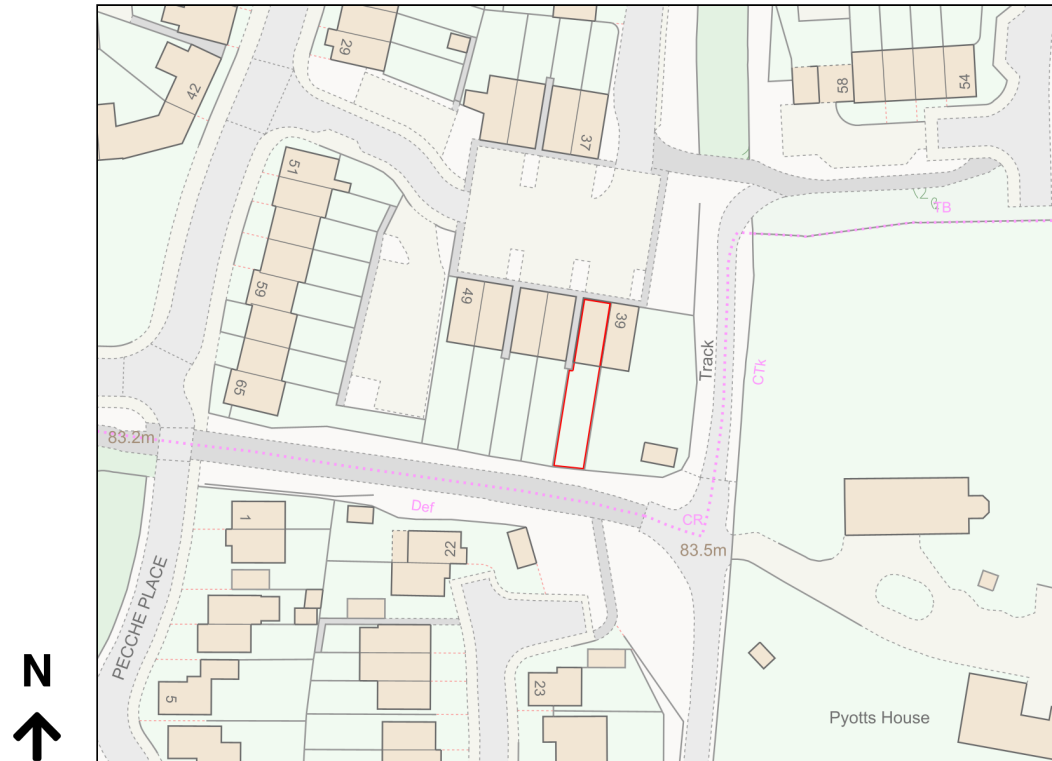

Location Plan

Site Address: 41, Coppice Pale, Chineham, RG24 8JU

Date Produced: 08-Feb-2024

Scale: 1:1250 @A4

Planning Portal Reference: PP-12749836v3