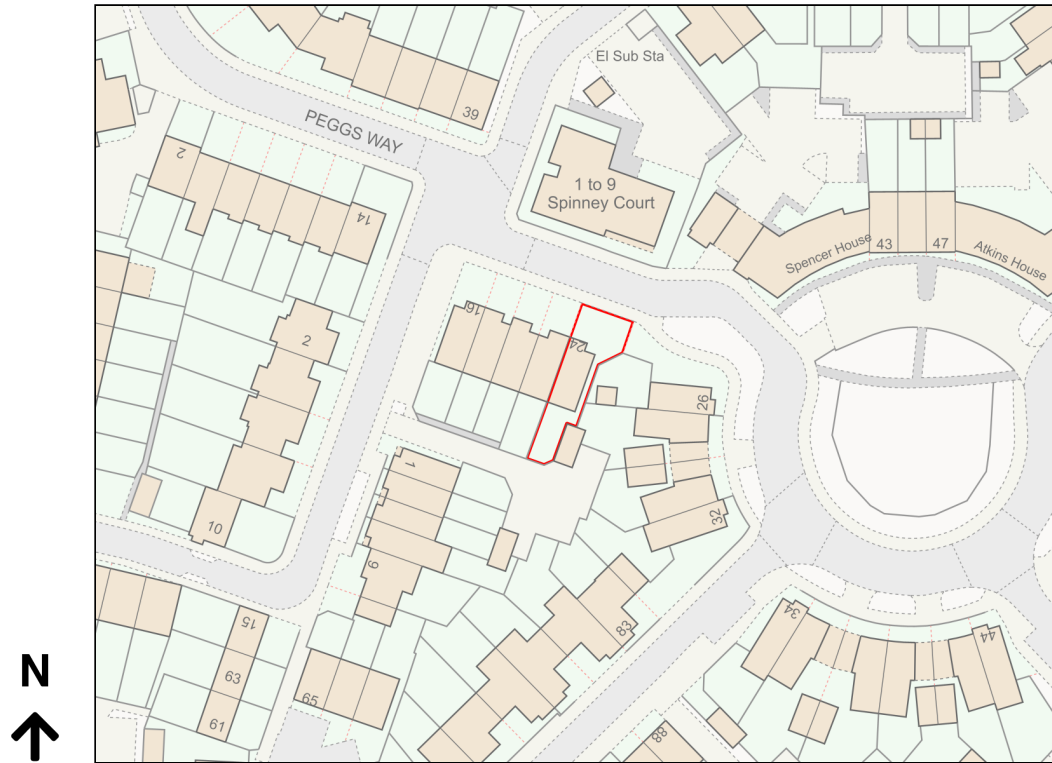

Location Plan

Site Address: 24, Pegg's Way, Basingstoke, RG24 9FX

Date Produced: 05-Feb-2024

Scale: 1:1250 @A4

Planning Portal Reference: PP-12778573v1