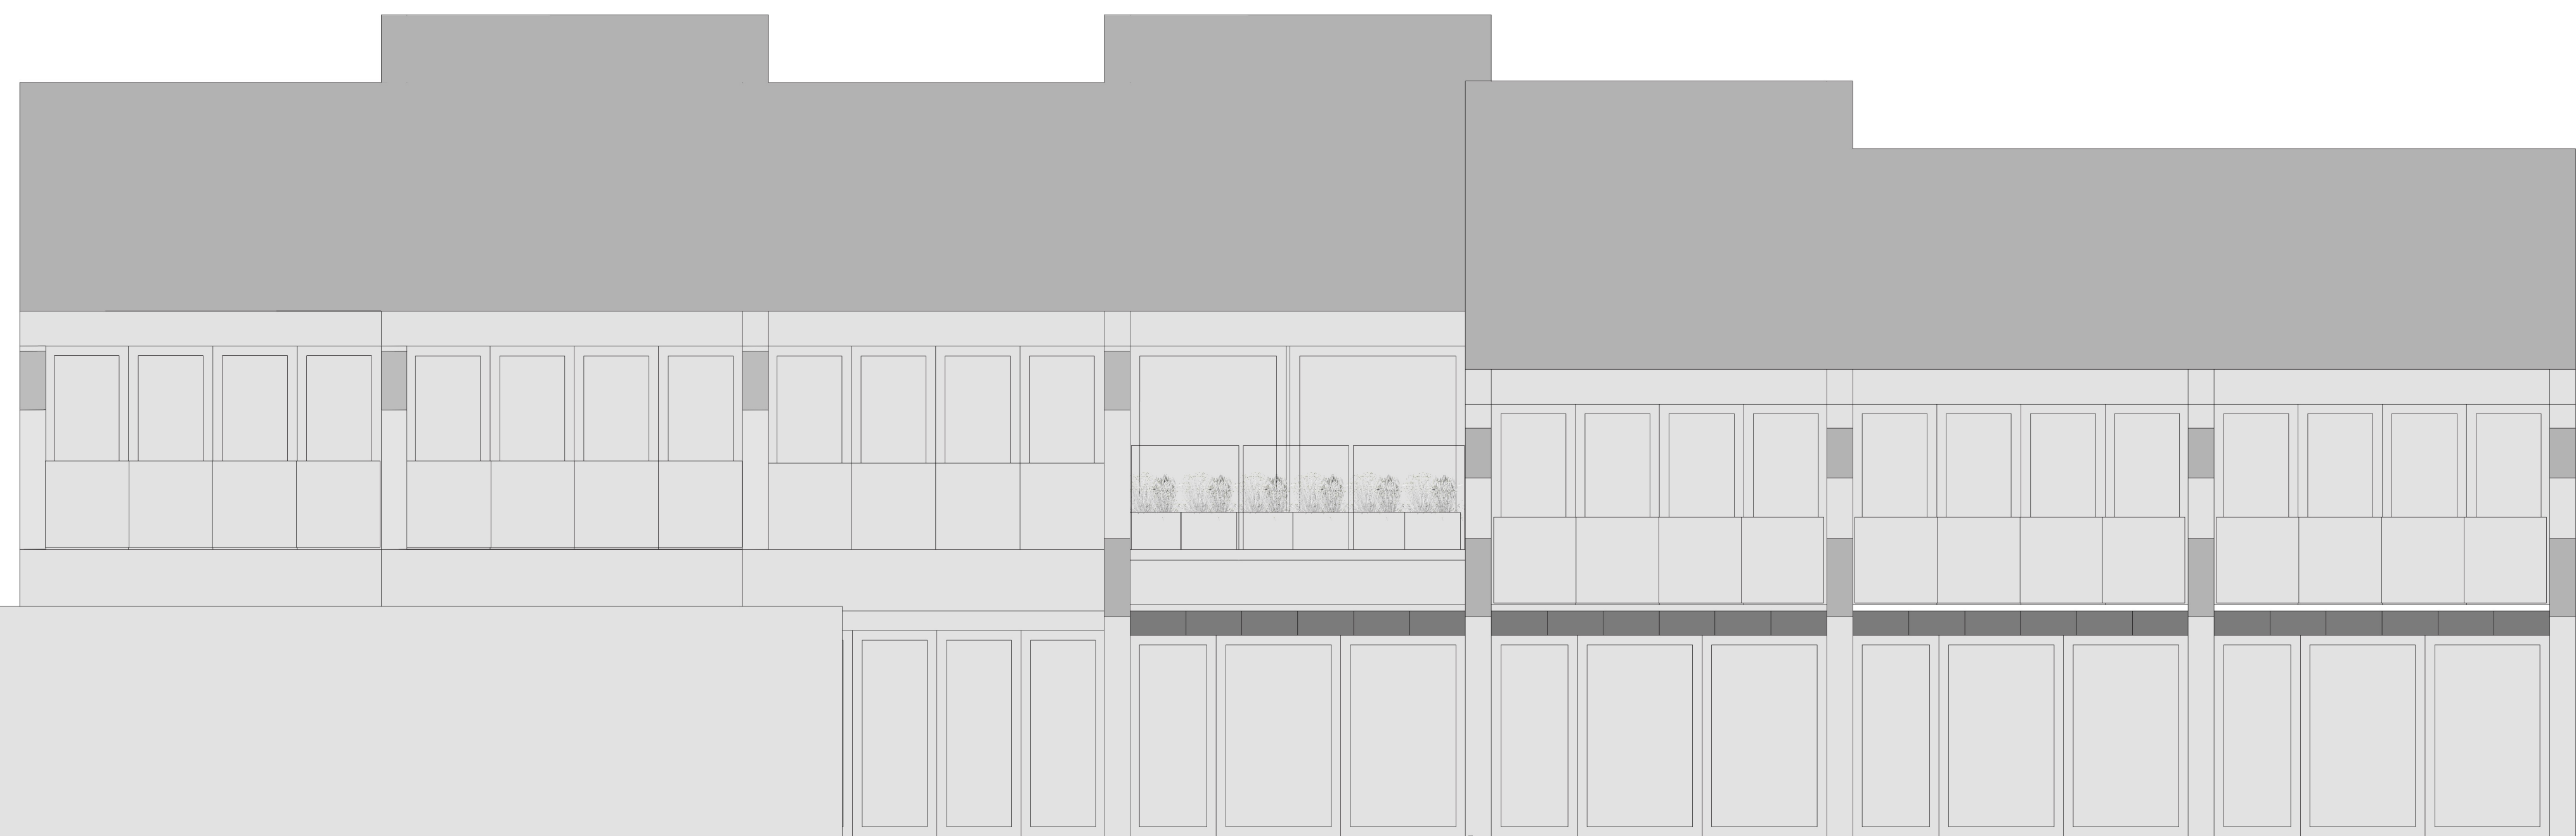

# Existing West Elevation

1:50 on A1

Moomaid of Zennor Ice Cream Parlour