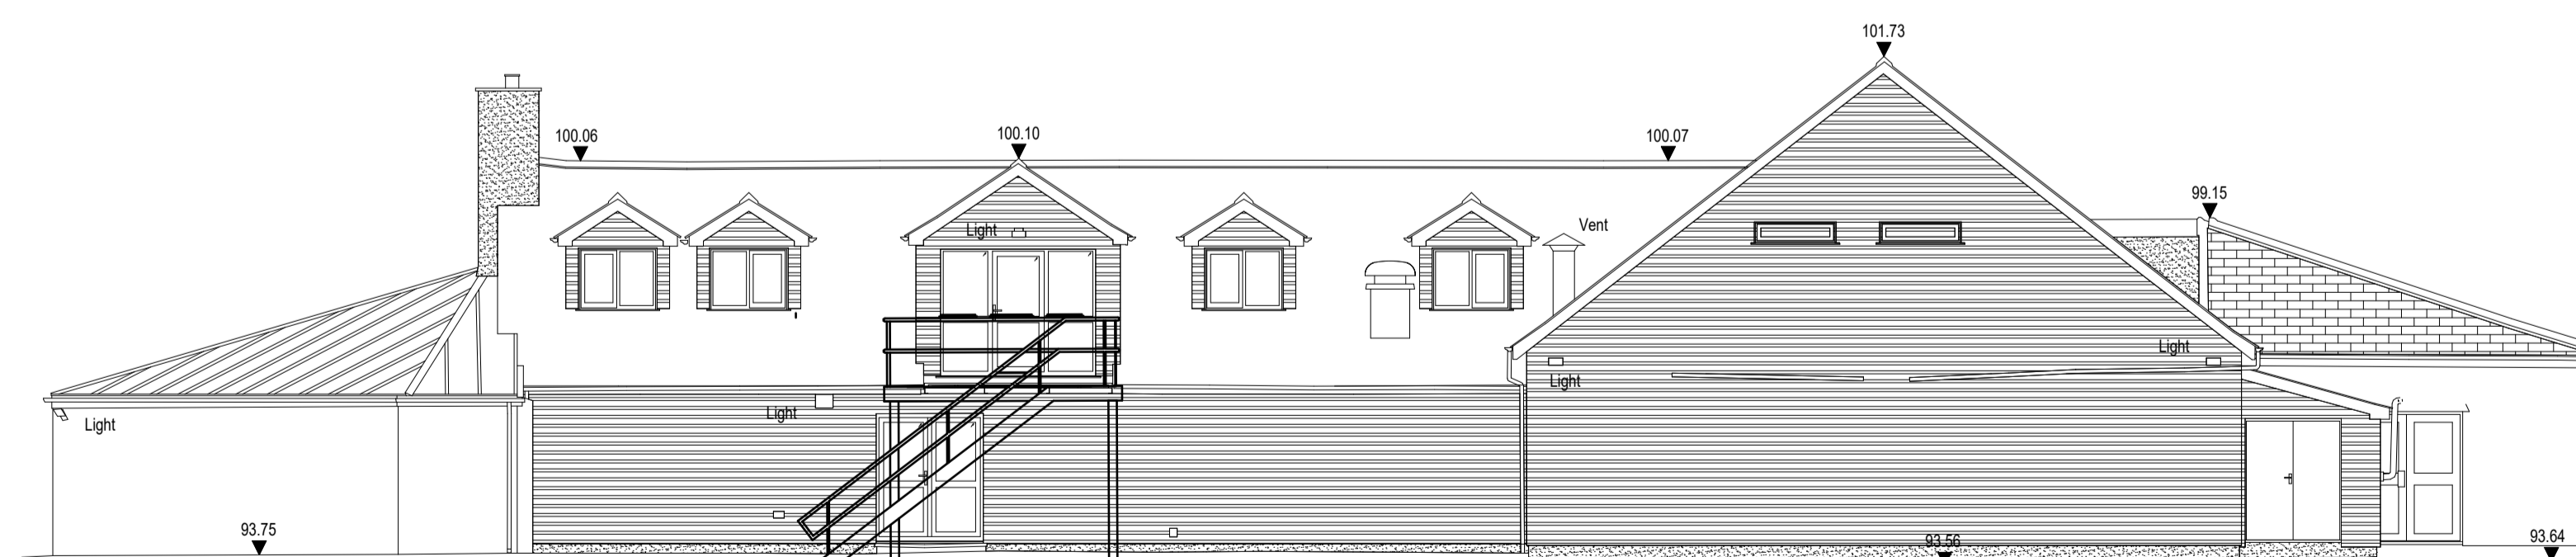

South Elevation

East Elevation

West Elevation

North Elevation

REVISIONS

Atlantic Design Studio Ltd
 Liskey Hill Crescent, Perranporth
 Cornwall TR6 0HP
 Tel: 01872 859651 email: studio@theatlanticdesignstudio.com
 www.theatlanticdesignstudio.com

PROJECT
 EXTENSION TO EXISTING SERVICE
 AREA & KITCHEN
 MONKEY TREE HOLIDAY PARK

CLIENT
 Walker Leisure
 Scotland Road, Rejerrah,
 Newquay TR8 5QR

DRAWING
 Existing Elevations

Status: Planning

Scale: 1 : 100 Date: 11/12/23