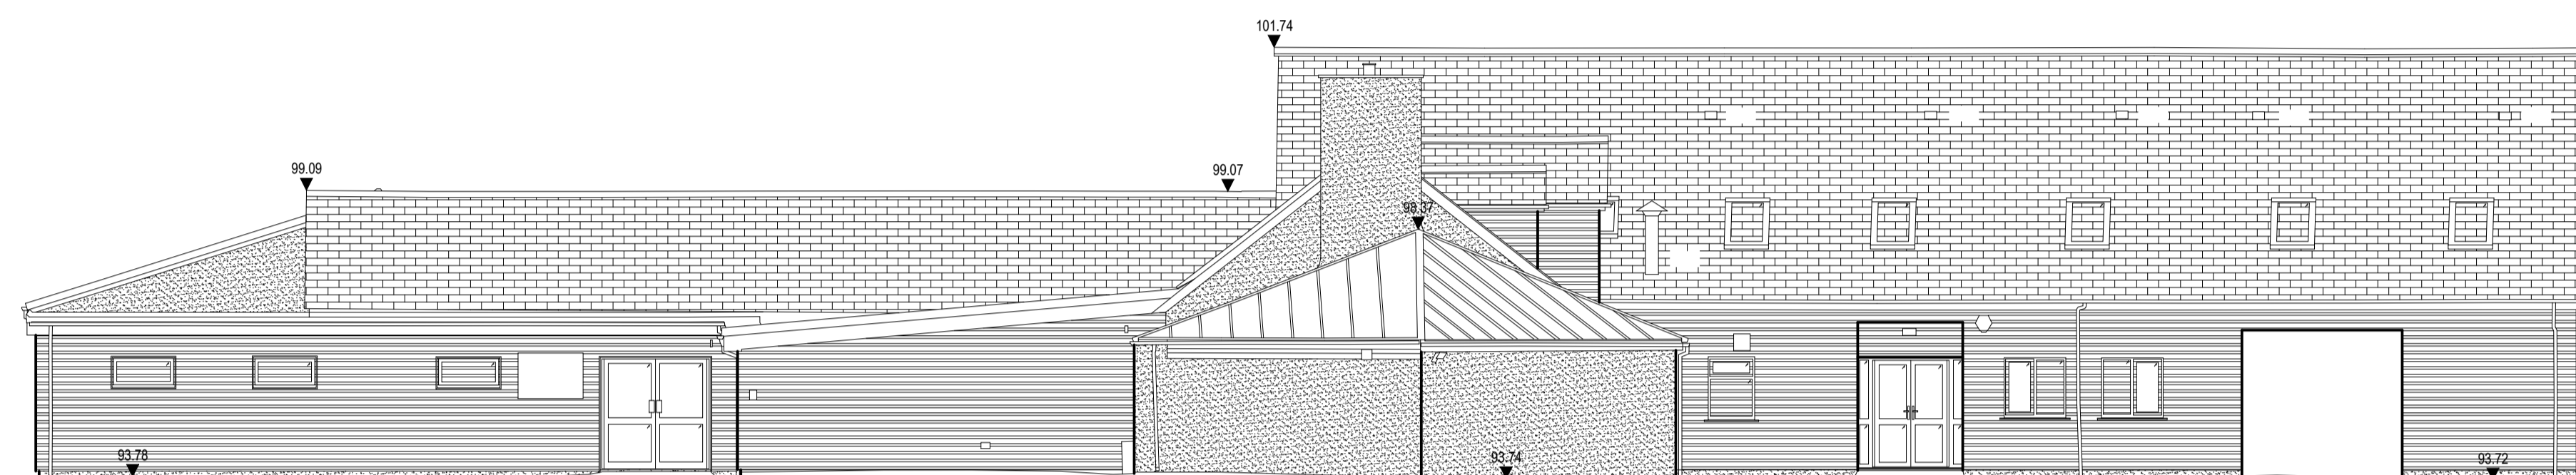

South Elevation

East Elevation

West Elevation

North Elevation

REVISIONS

Atlantic Design Studio Ltd
 Liskey Hill Crescent, Perranporth
 Cornwall TR6 0HP
 Tel: 01872 859651 email: studio@theatlanticdesignstudio.com
 www.theatlanticdesignstudio.com

PROJECT
 EXTENSION TO EXISTING SERVICE
 AREA & KITCHEN
 MONKEY TREE HOLIDAY PARK

CLIENT
 Walker Leisure
 Scotland Road, Rejerrah,
 Newquay TR8 5QR

DRAWING
 Existing Elevations

Status: Planning

Scale: 1 : 100 Date: 11/12/23