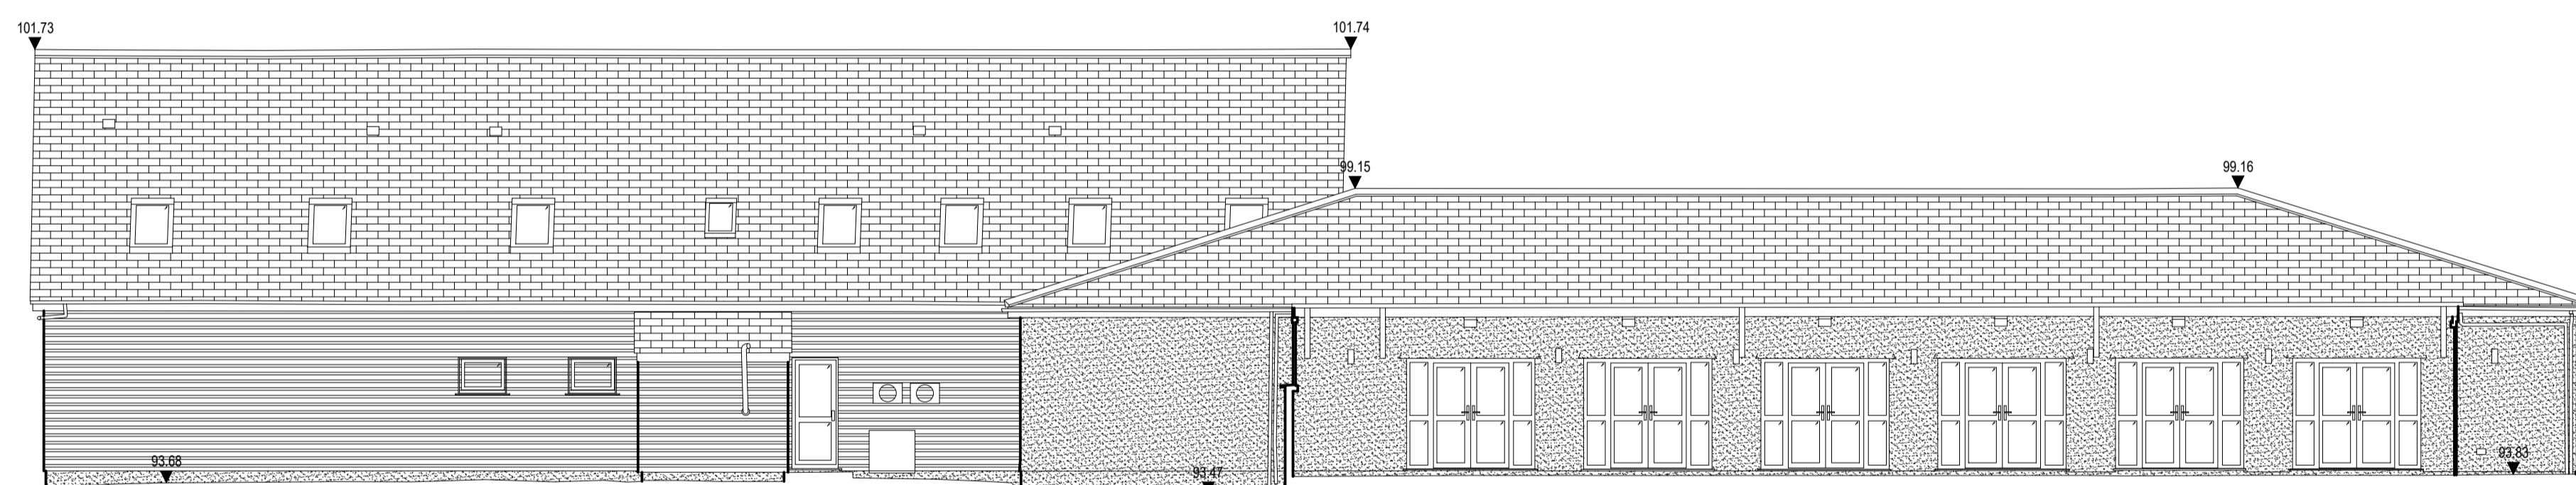

South Elevation

East Elevation

West Elevation

North Elevation

REVISIONS

Atlantic Design Studio Ltd
 Liskey Hill Crescent, Perranporth
 Cornwall TR6 0HP
 Tel: 01872 859651 email: studio@theatlanticdesignstudio.com
 www.theatlanticdesignstudio.com

PROJECT
 EXTENSION TO EXISTING SERVICE
 AREA & KITCHEN
 MONKEY TREE HOLIDAY PARK

CLIENT
 Walker Leisure
 Scotland Road, Rejerrah,
 Newquay TR8 5QR

DRAWING
 Existing Elevations

Status: Planning

Scale: 1 : 100 Date: 11/12/23