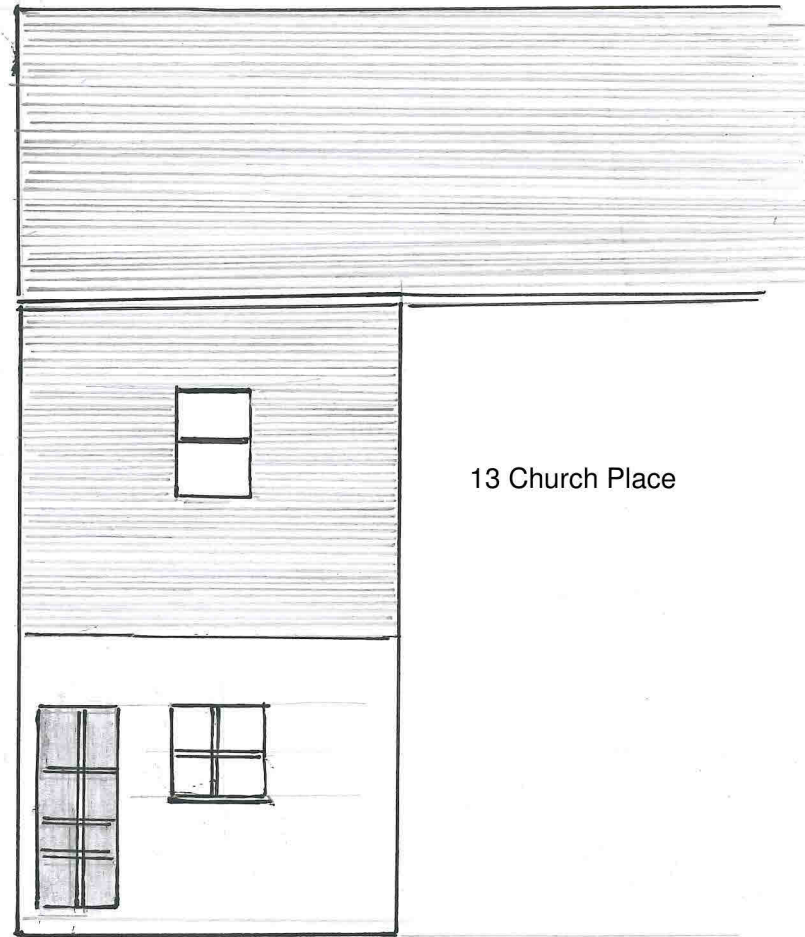

11 Church Place

Proposed N Elevation

Proposed NNW Elevation

13 Church Place

Proposed NW Elevation

Project:  
12 Church Place  
St Ives  
TR26 1LU

Date: 8th February 2024

Scale: 1:100