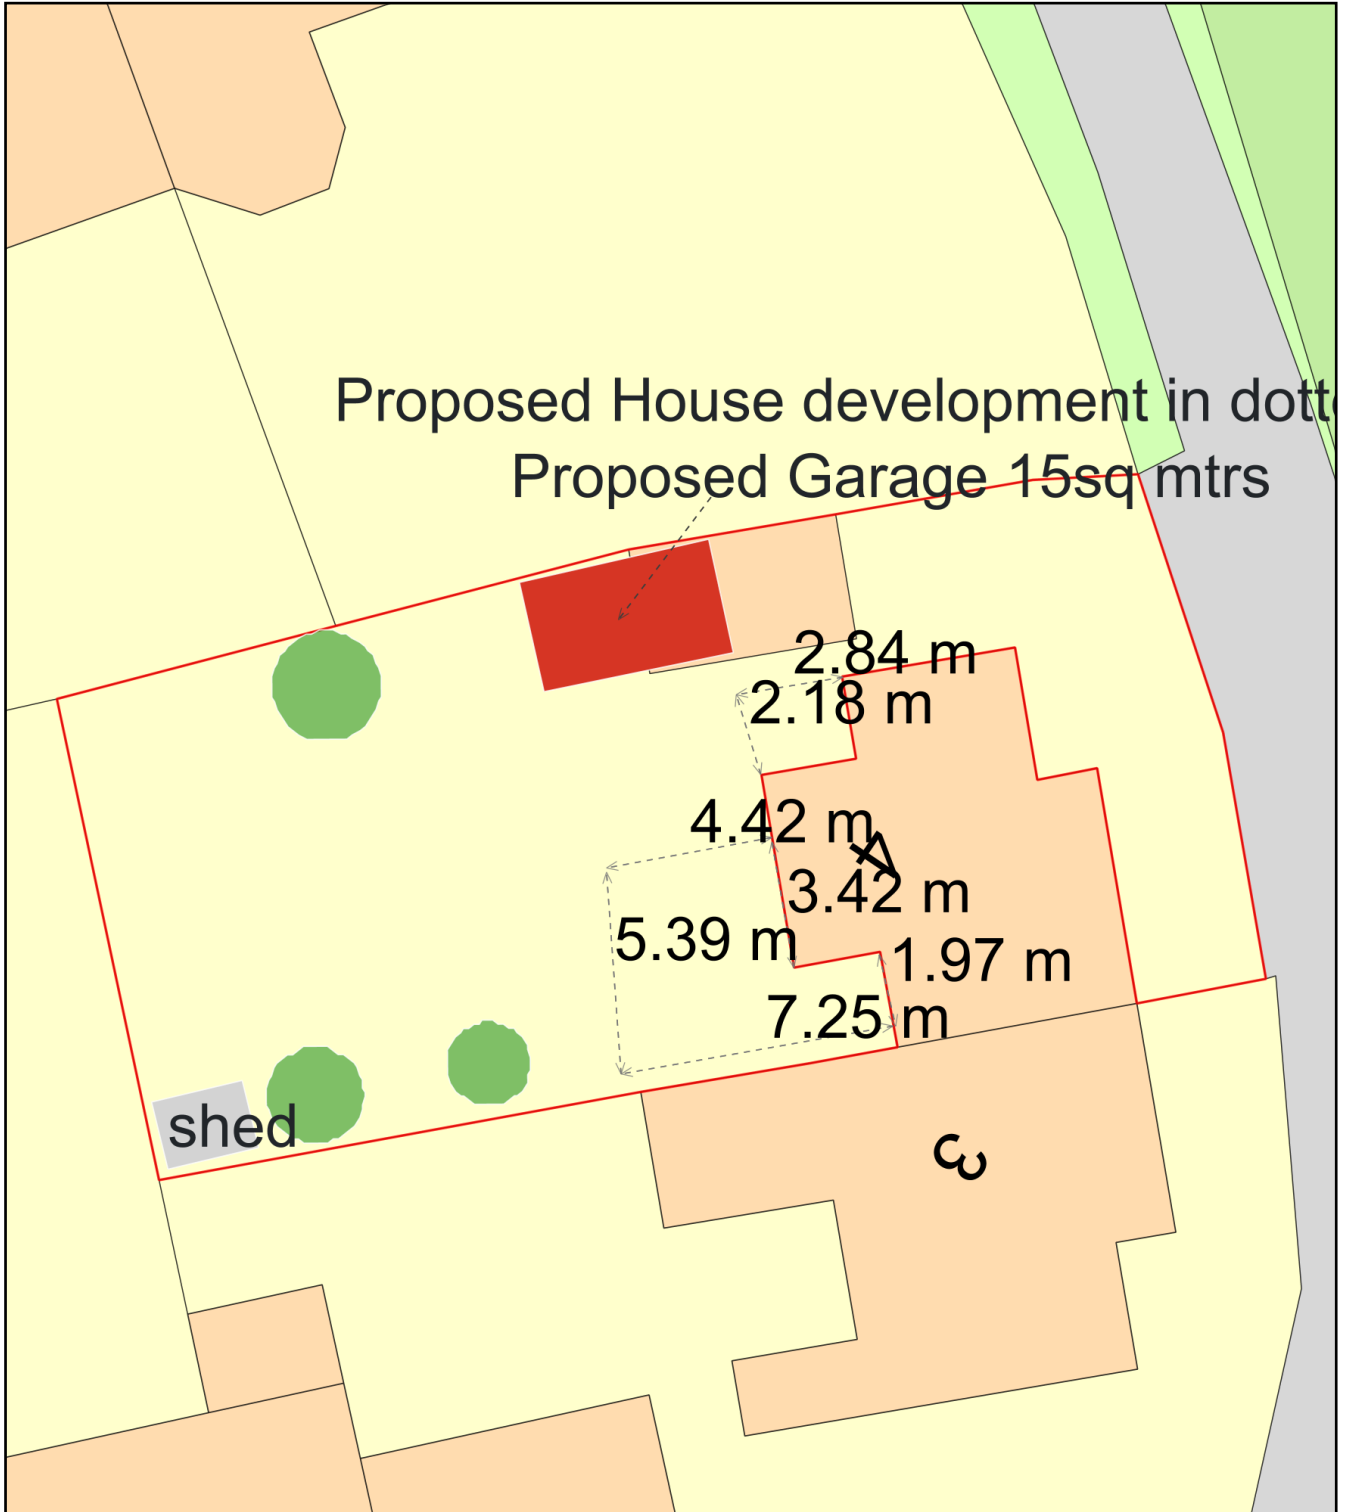

4 Buckland Manor New Cottages - Site plan

Plan Produced for: Liam Porter

Date Produced: 30 Jan 2024

Plan Reference Number: TQRQM24010111042284

Scale: 1:200 @ A4