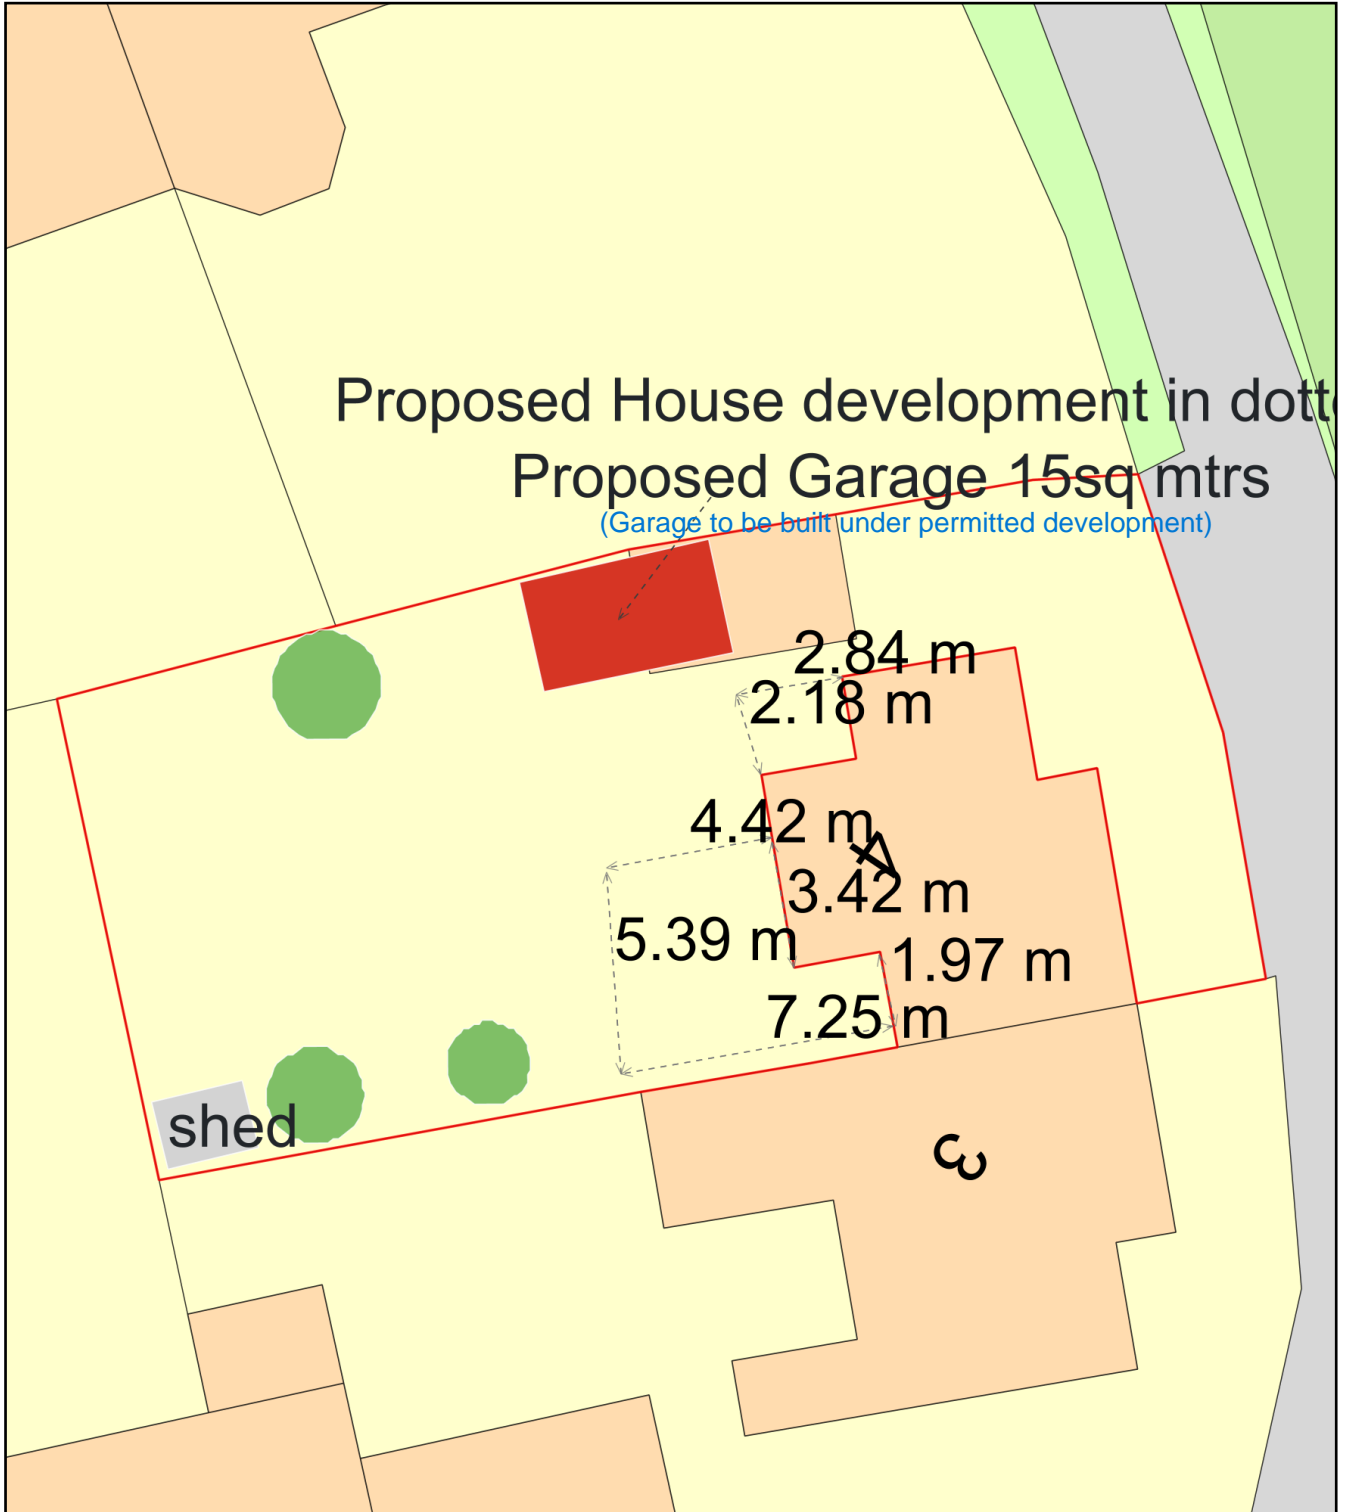

4 Buckland Manor New Cottages - Site plan

Plan Produced for: Liam Porter

Date Produced: 30 Jan 2024

Plan Reference Number: TQRQM24010111042284

Scale: 1:200 @ A4