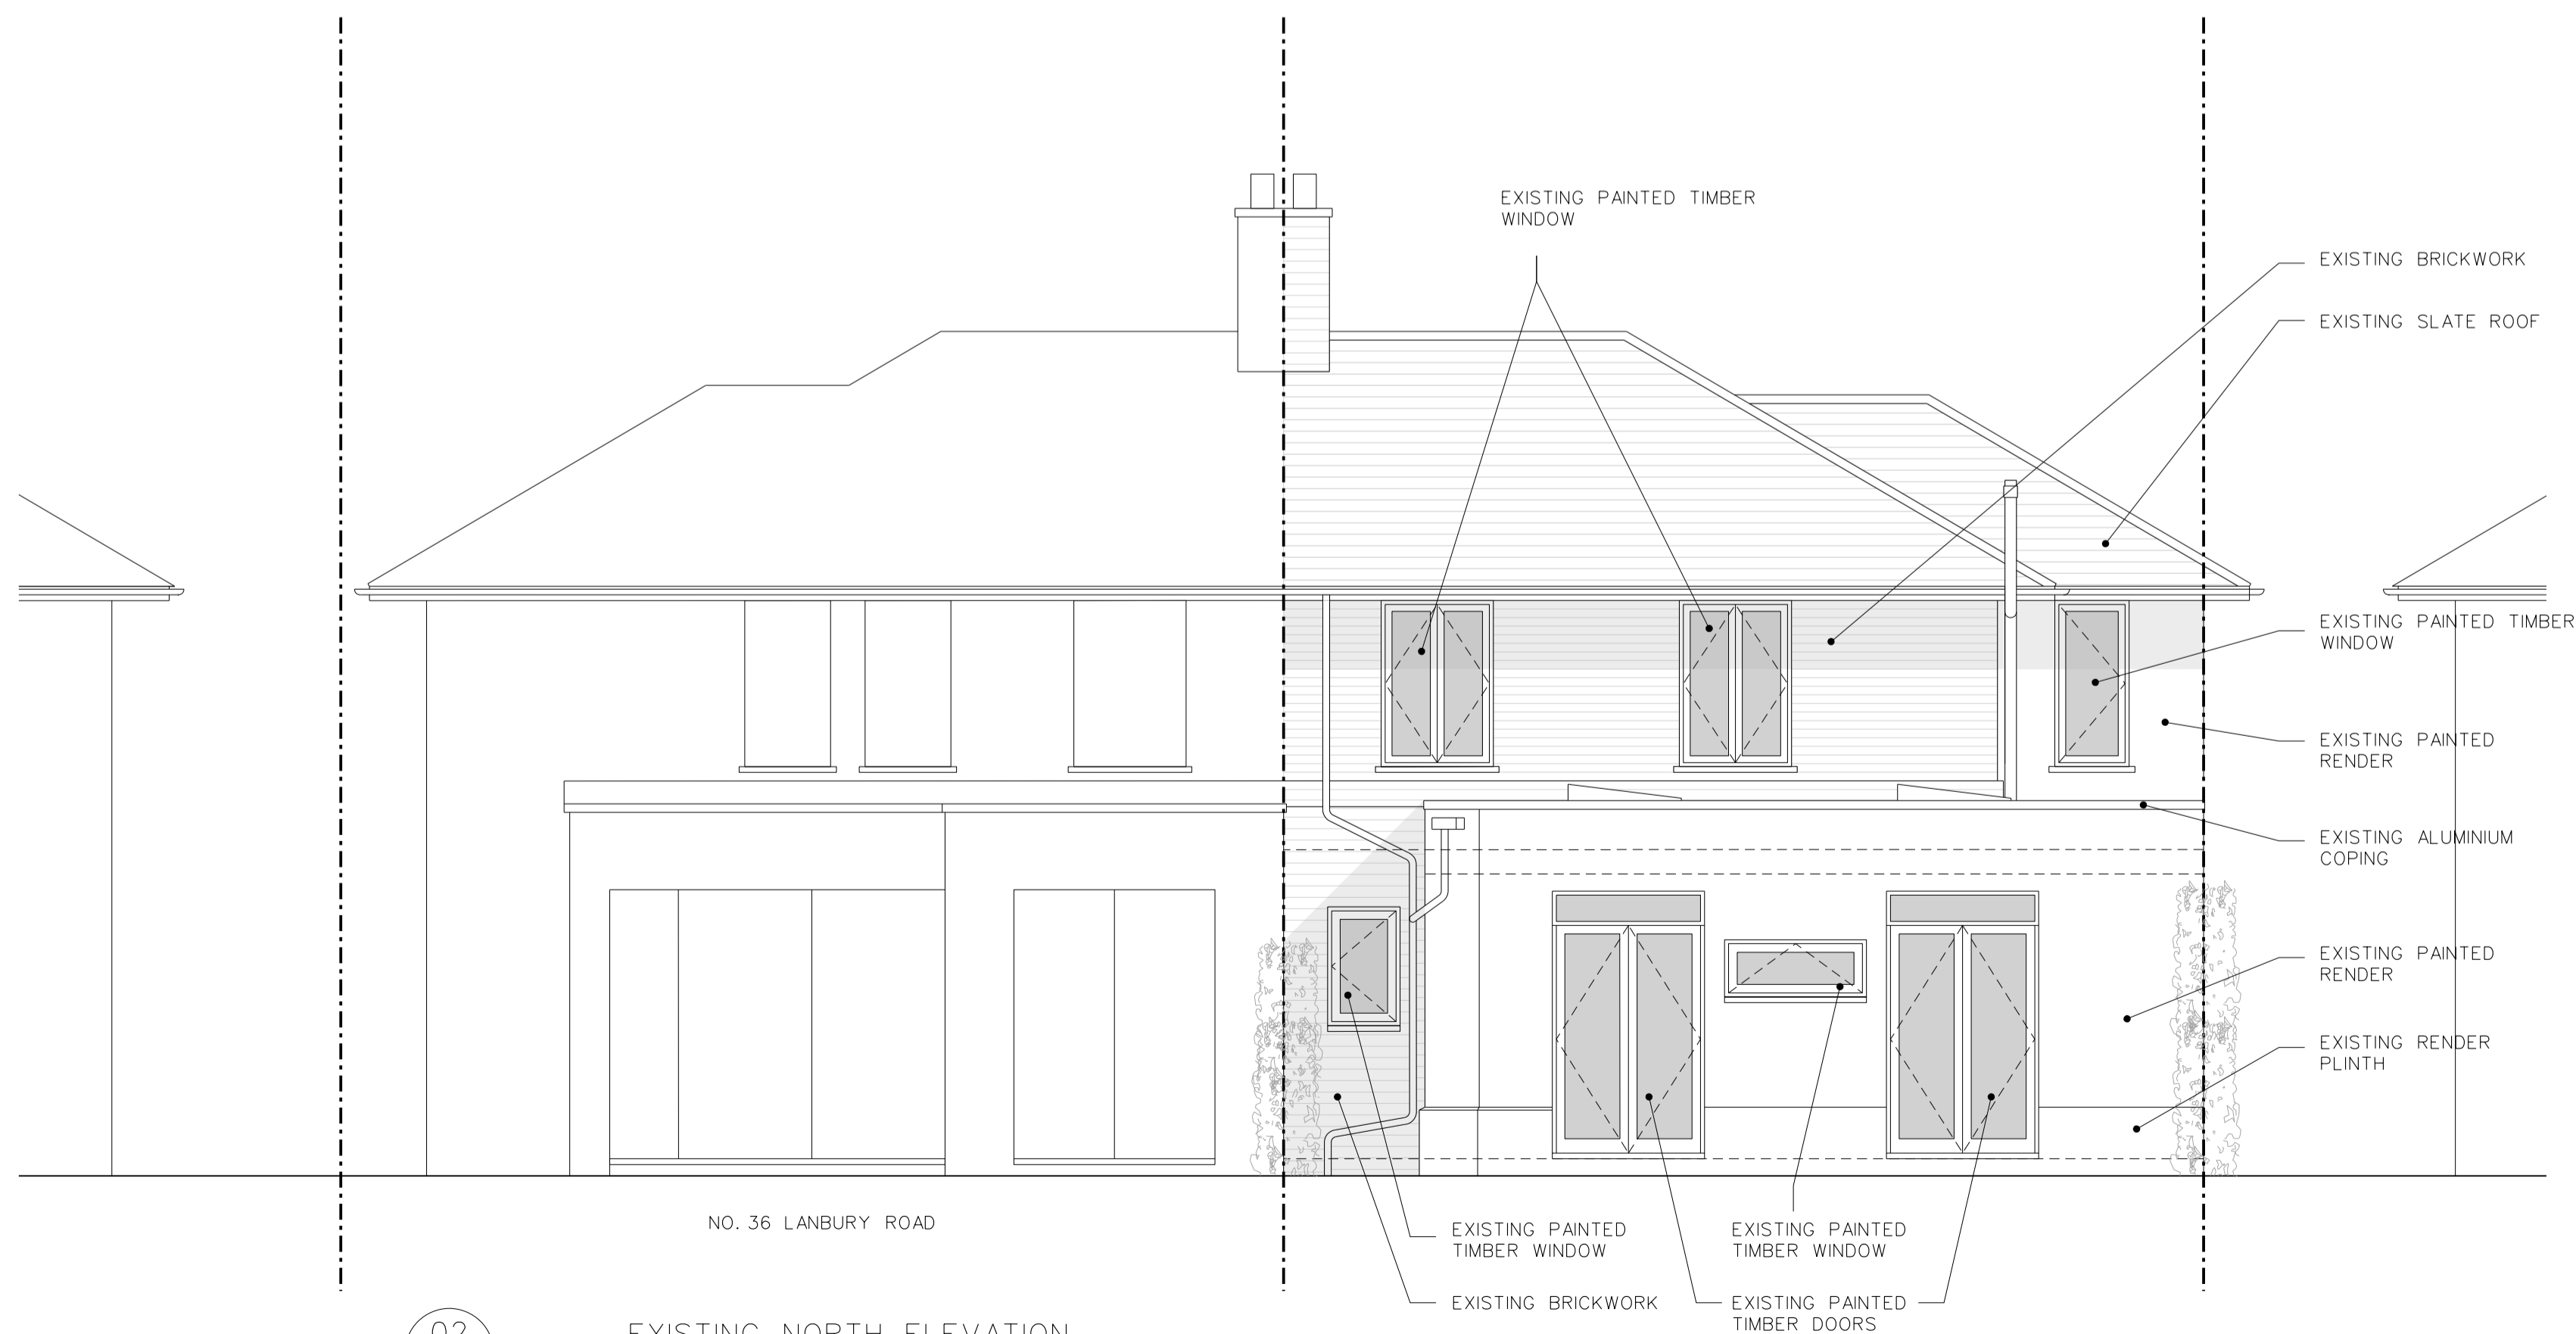

02 EXISTING NORTH ELEVATION

REV	DATE	DESCRIPTION

JOB 2304: 38 LANBURY ROAD
DRG EXISTING DRAWINGS
NORTH & SOUTH ELEVATIONS

DRG No 2304-EX-015 REV -
SCALE 1:50@A1, 1:100@A3 DATE 28.06.23

DRAWING STATUS **PLANNING**