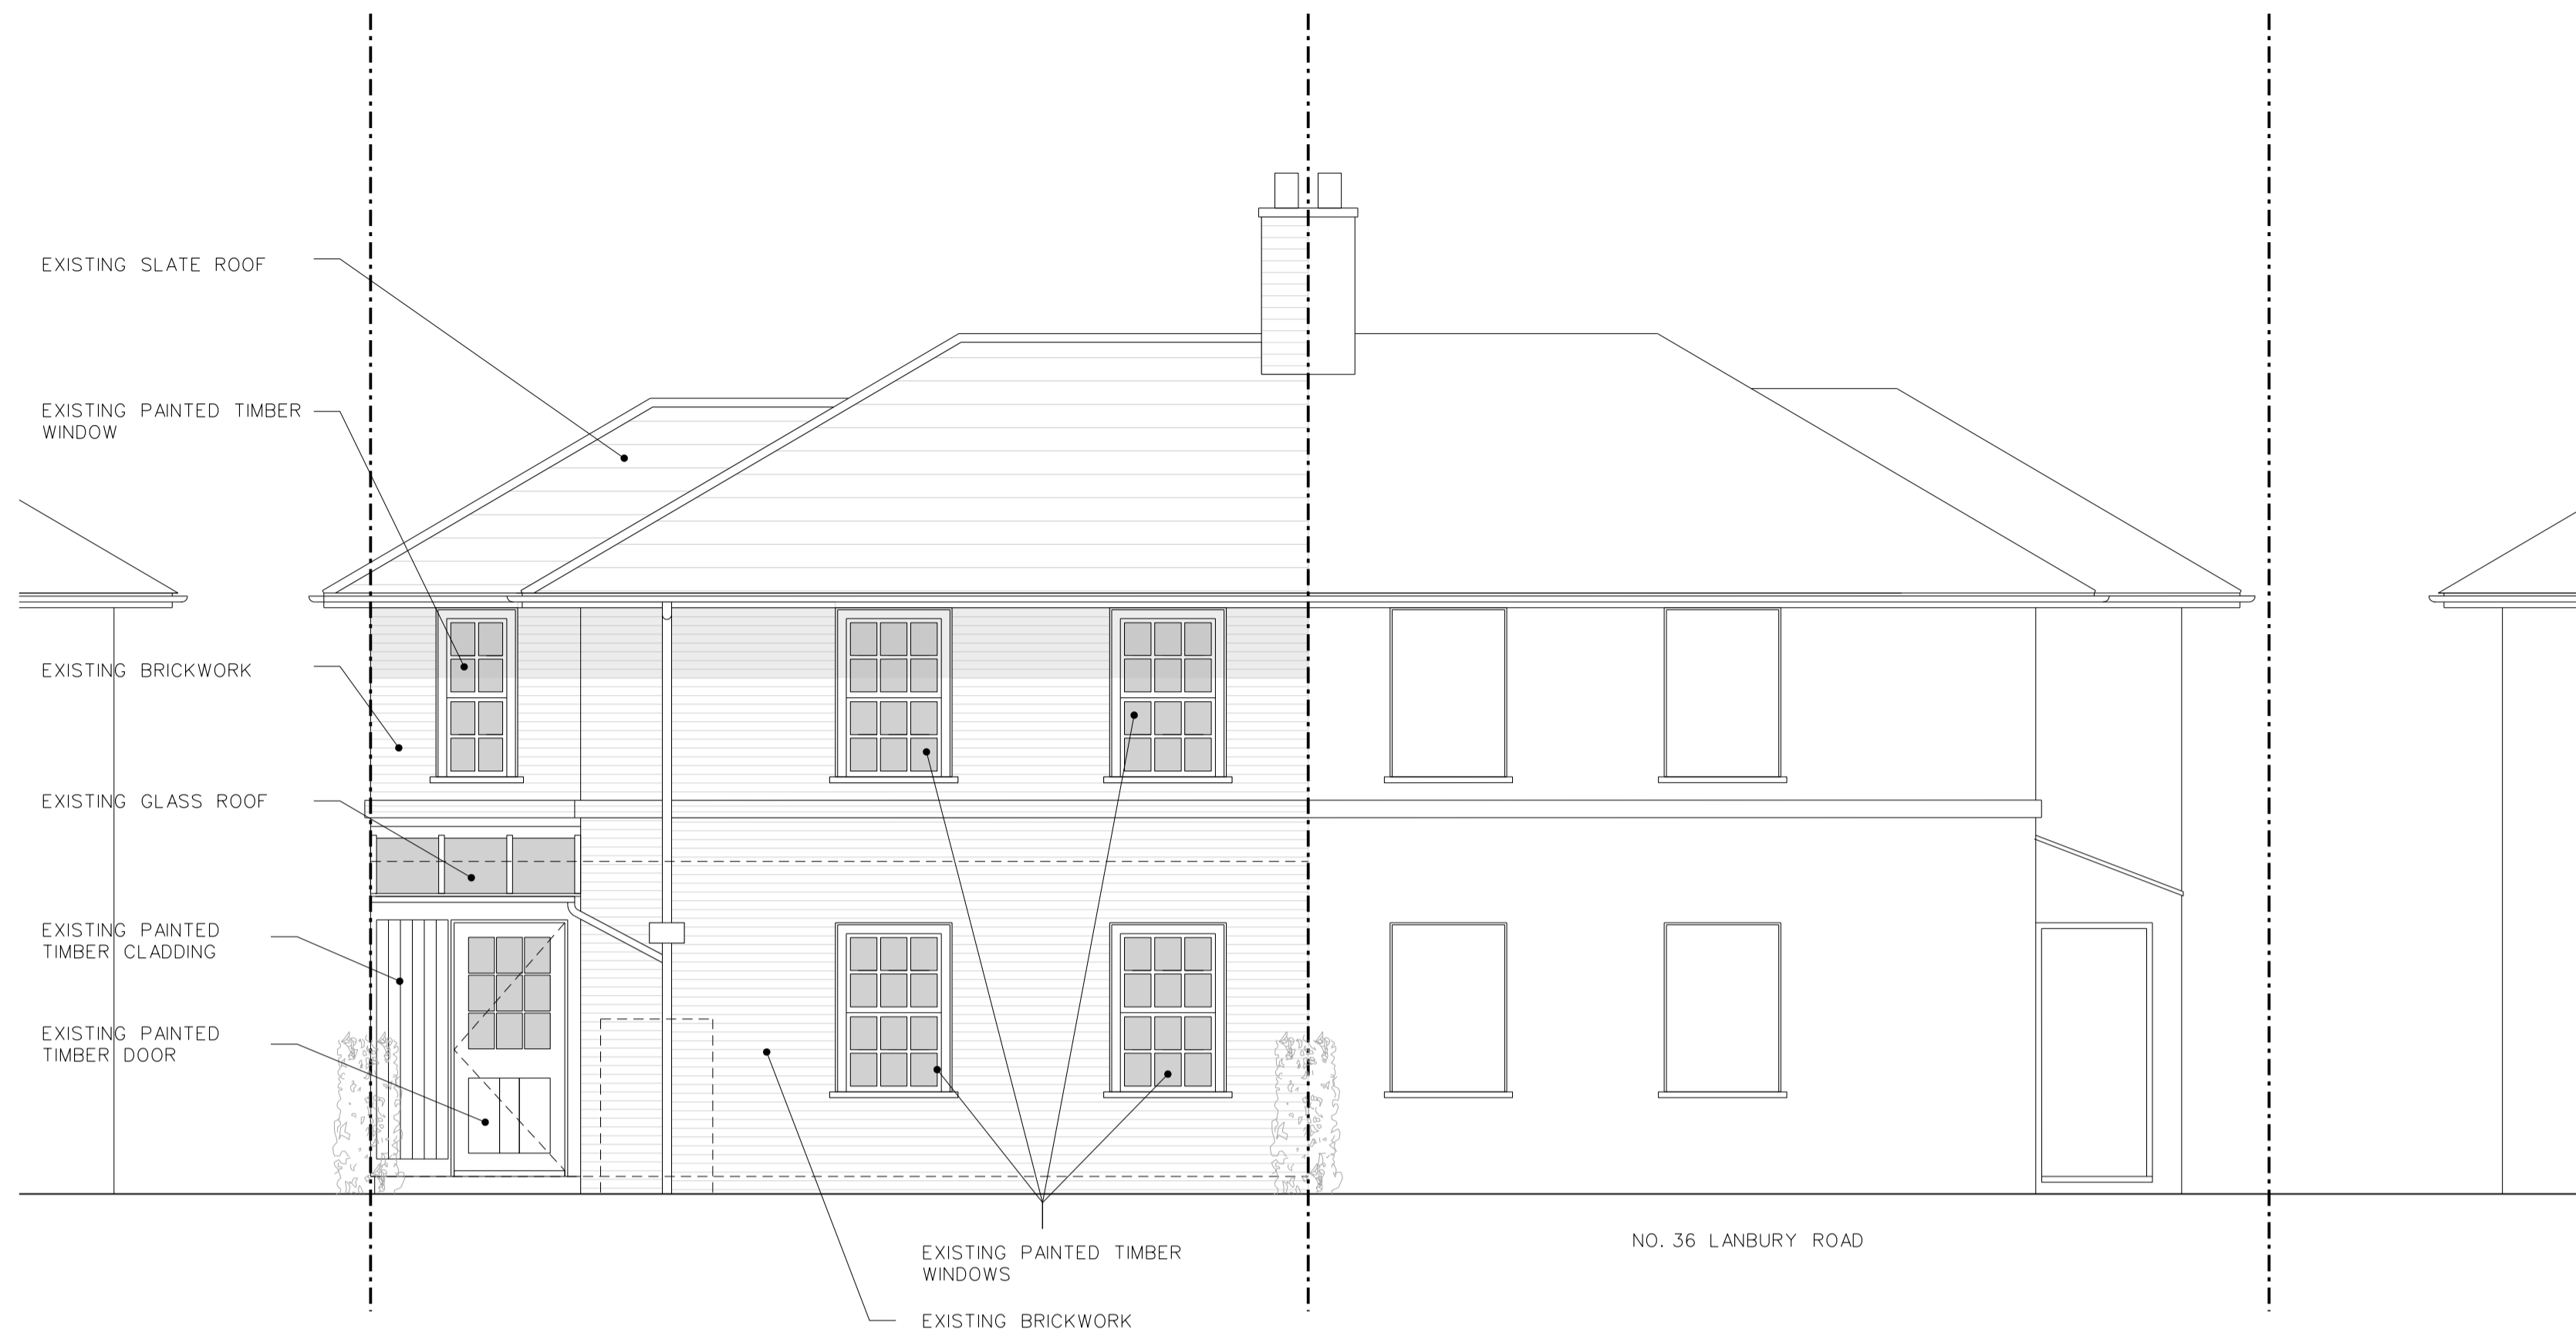

DO NOT SCALE

NOTES

01 EXISTING SOUTH ELEVATION