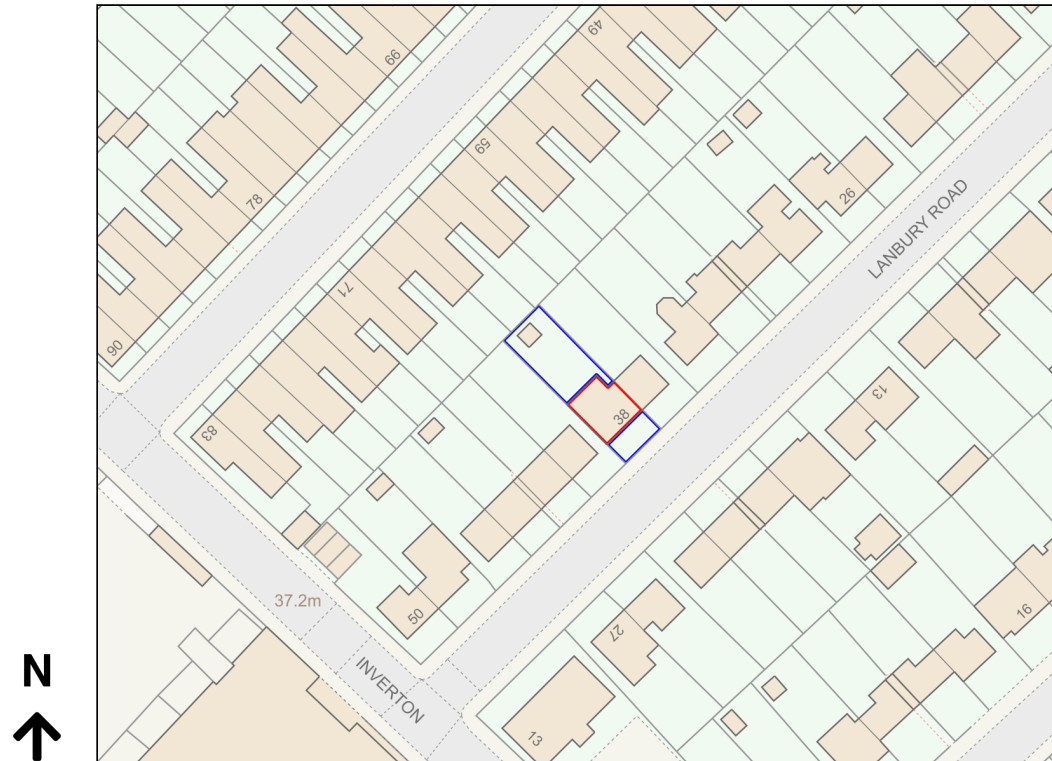

Location Plan

Site Address: 38, Lanbury Road, London, SE15 3DB

Date Produced: 05-Feb-2024

Scale: 1:1250 @A4

Planning Portal Reference: PP-12739031v1