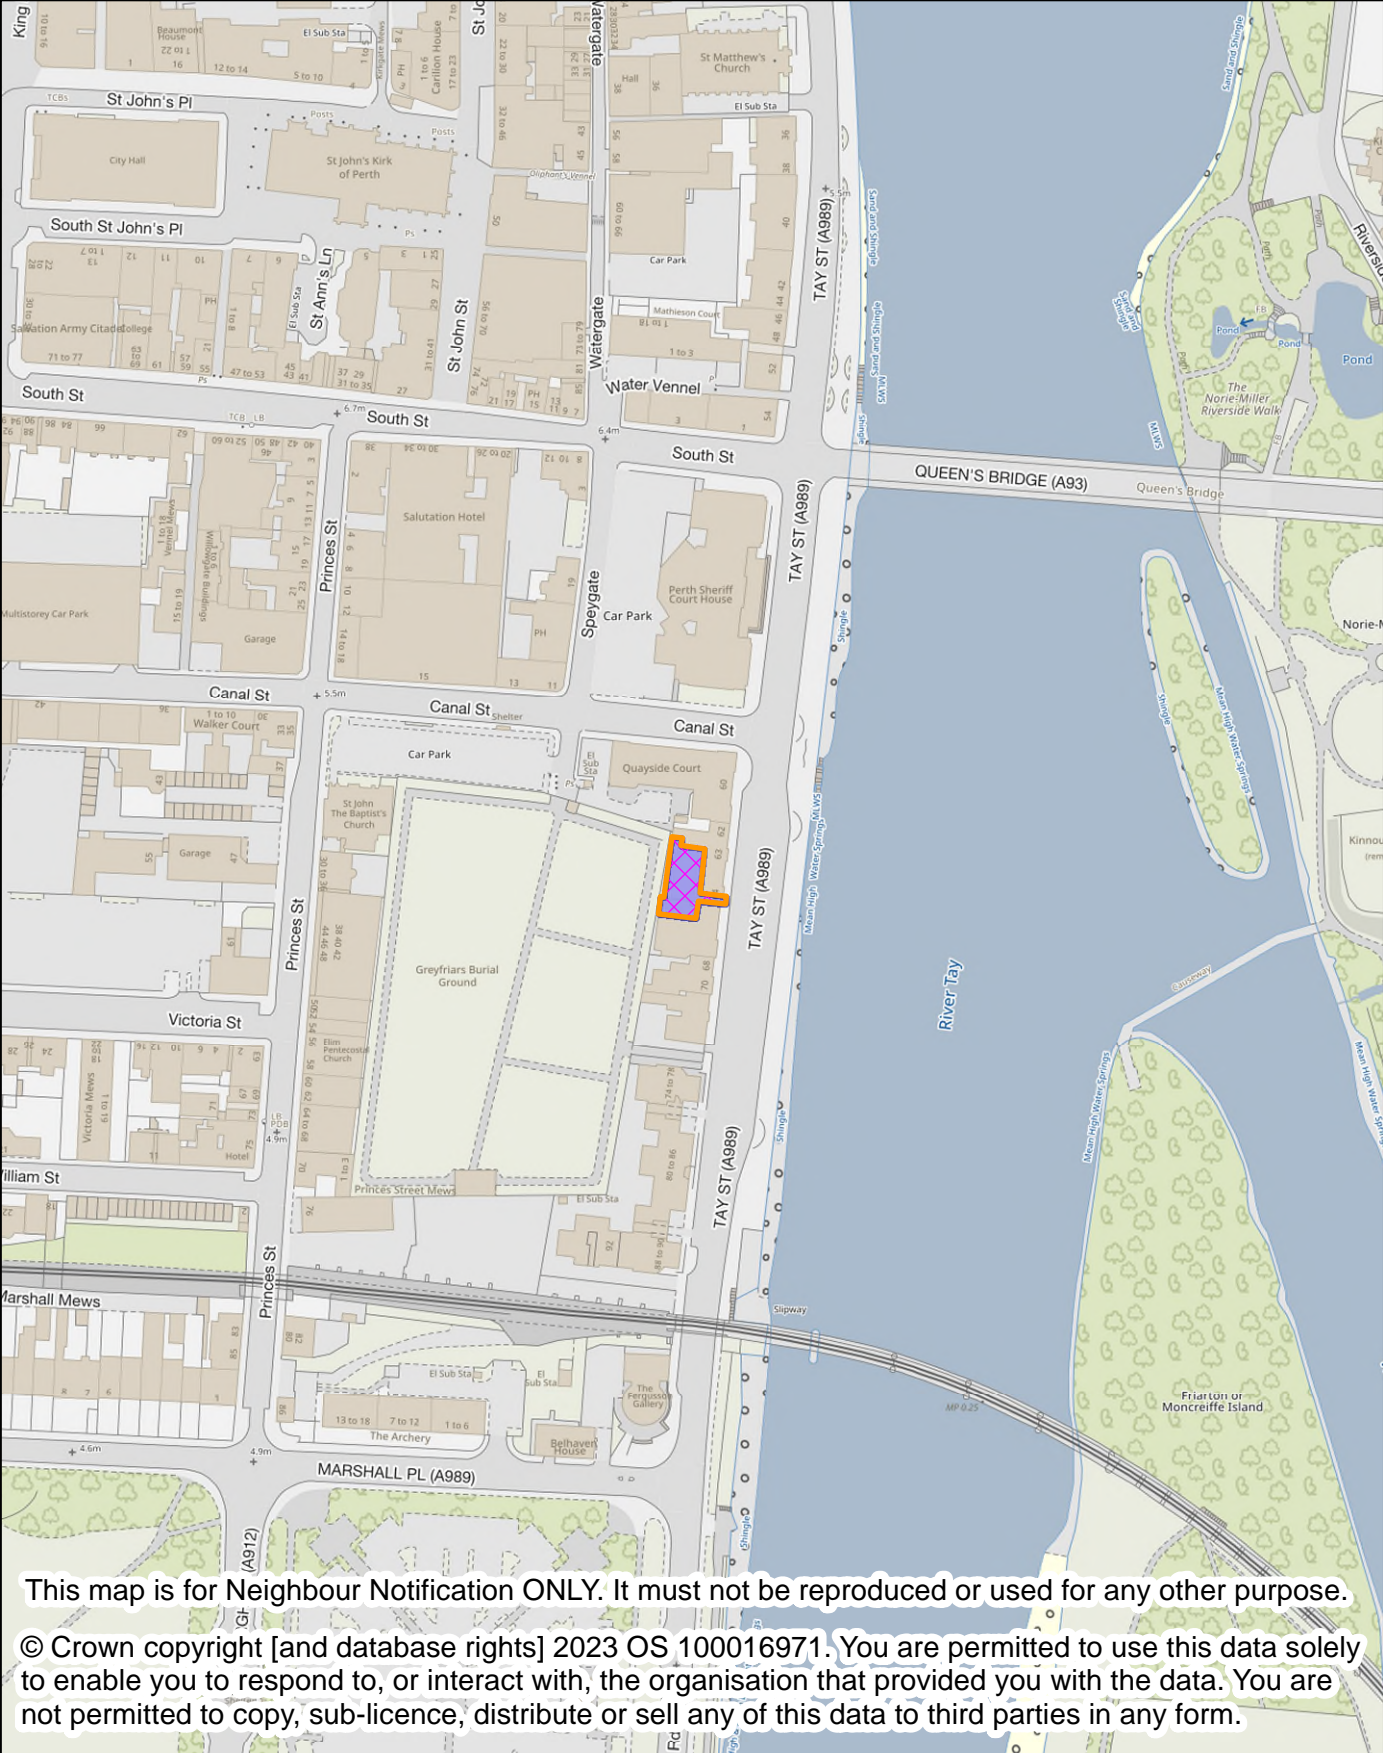

Perth & Kinross Council

NEIGHBOUR NOTIFICATION

Location Plan showing planning application site

This map is for Neighbour Notification ONLY. It must not be reproduced or used for any other purpose.

© Crown copyright [and database rights] 2023 OS 100016971. You are permitted to use this data solely to enable you to respond to, or interact with, the organisation that provided you with the data. You are not permitted to copy, sub-licence, distribute or sell any of this data to third parties in any form.