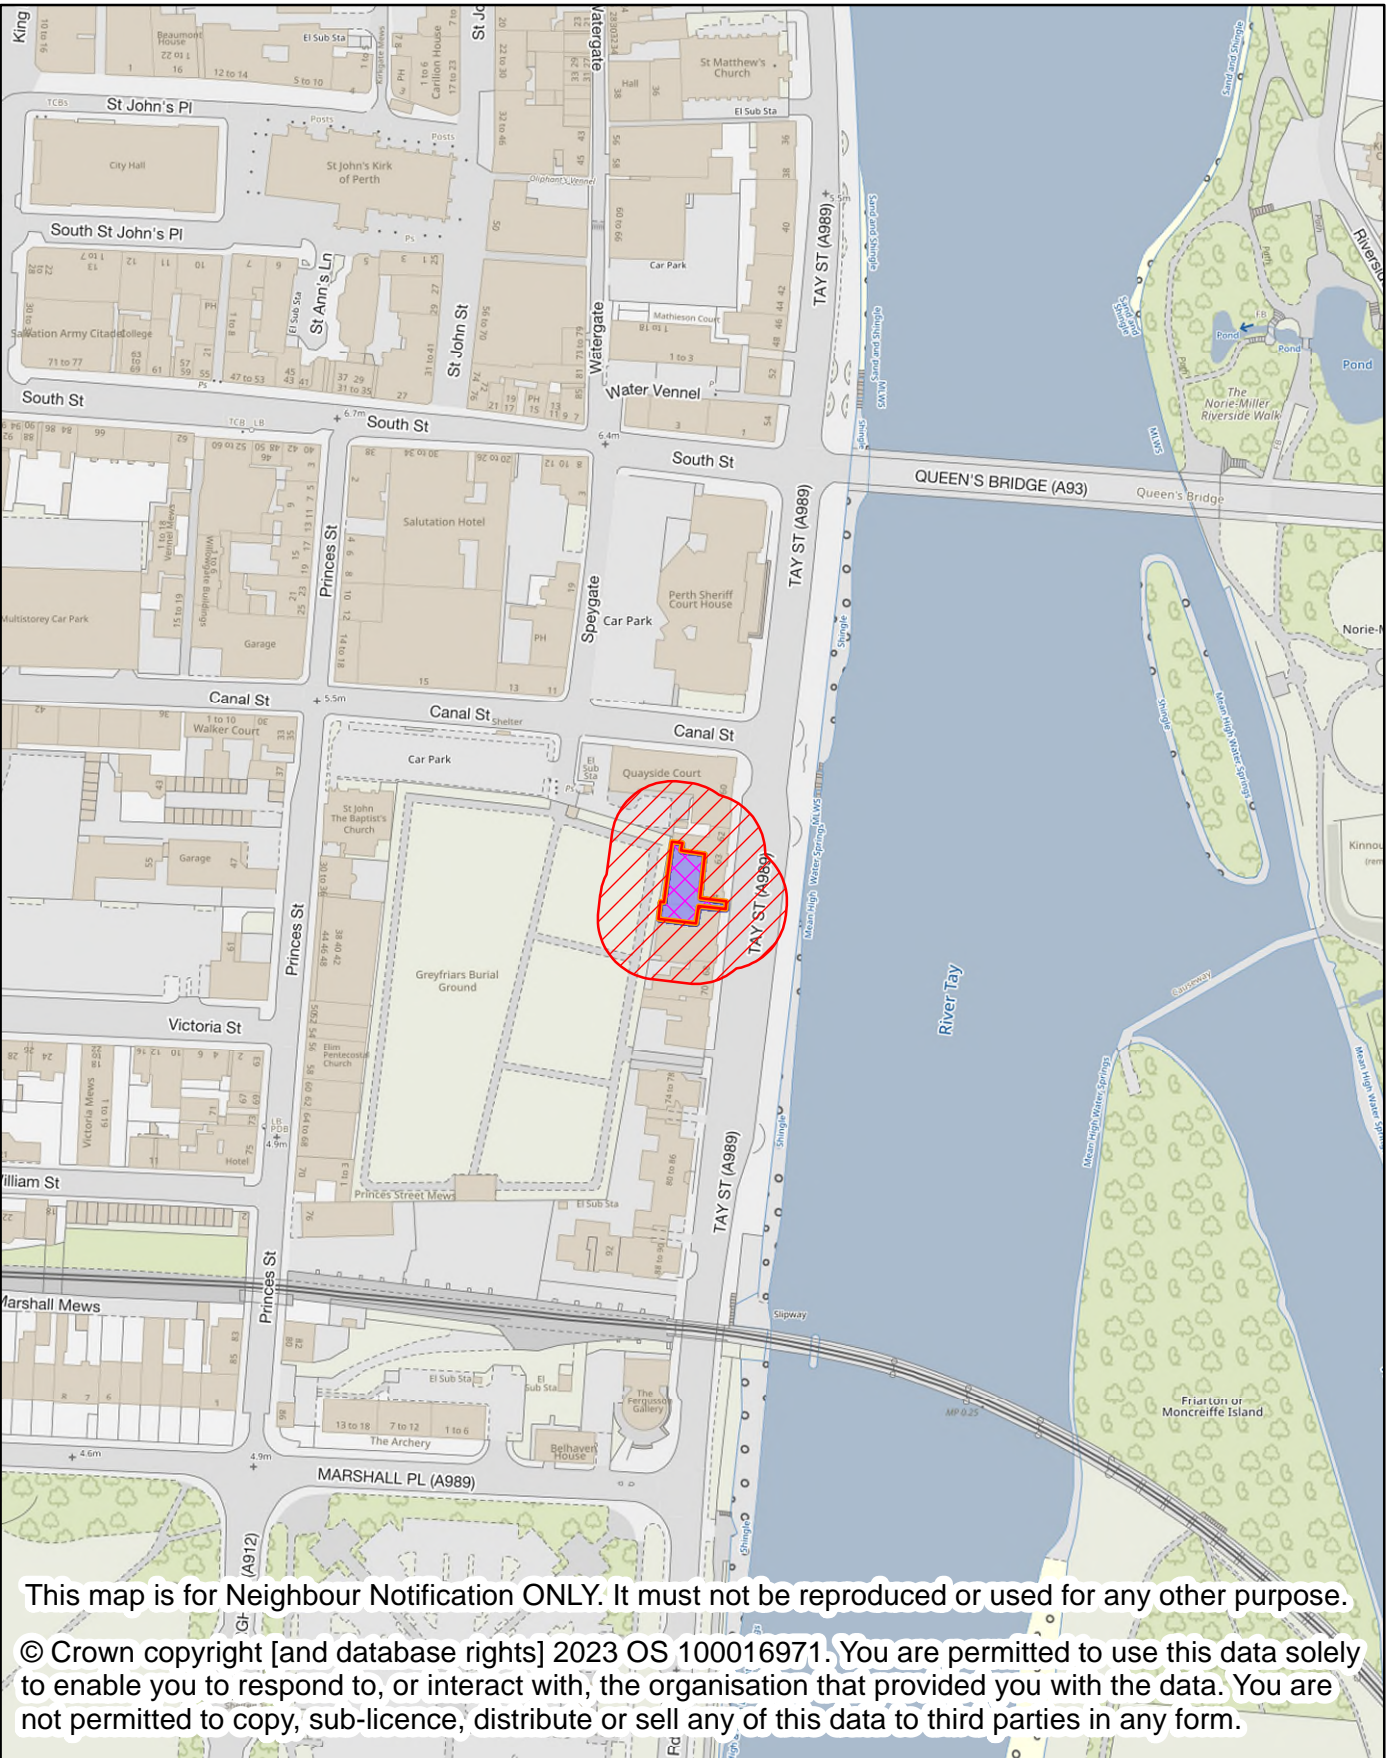

Perth & Kinross Council

NEIGHBOUR NOTIFICATION

Location Plan showing planning application site

This map is for Neighbour Notification ONLY. It must not be reproduced or used for any other purpose.

© Crown copyright [and database rights] 2023 OS 100016971. You are permitted to use this data solely to enable you to respond to, or interact with, the organisation that provided you with the data. You are not permitted to copy, sub-licence, distribute or sell any of this data to third parties in any form.