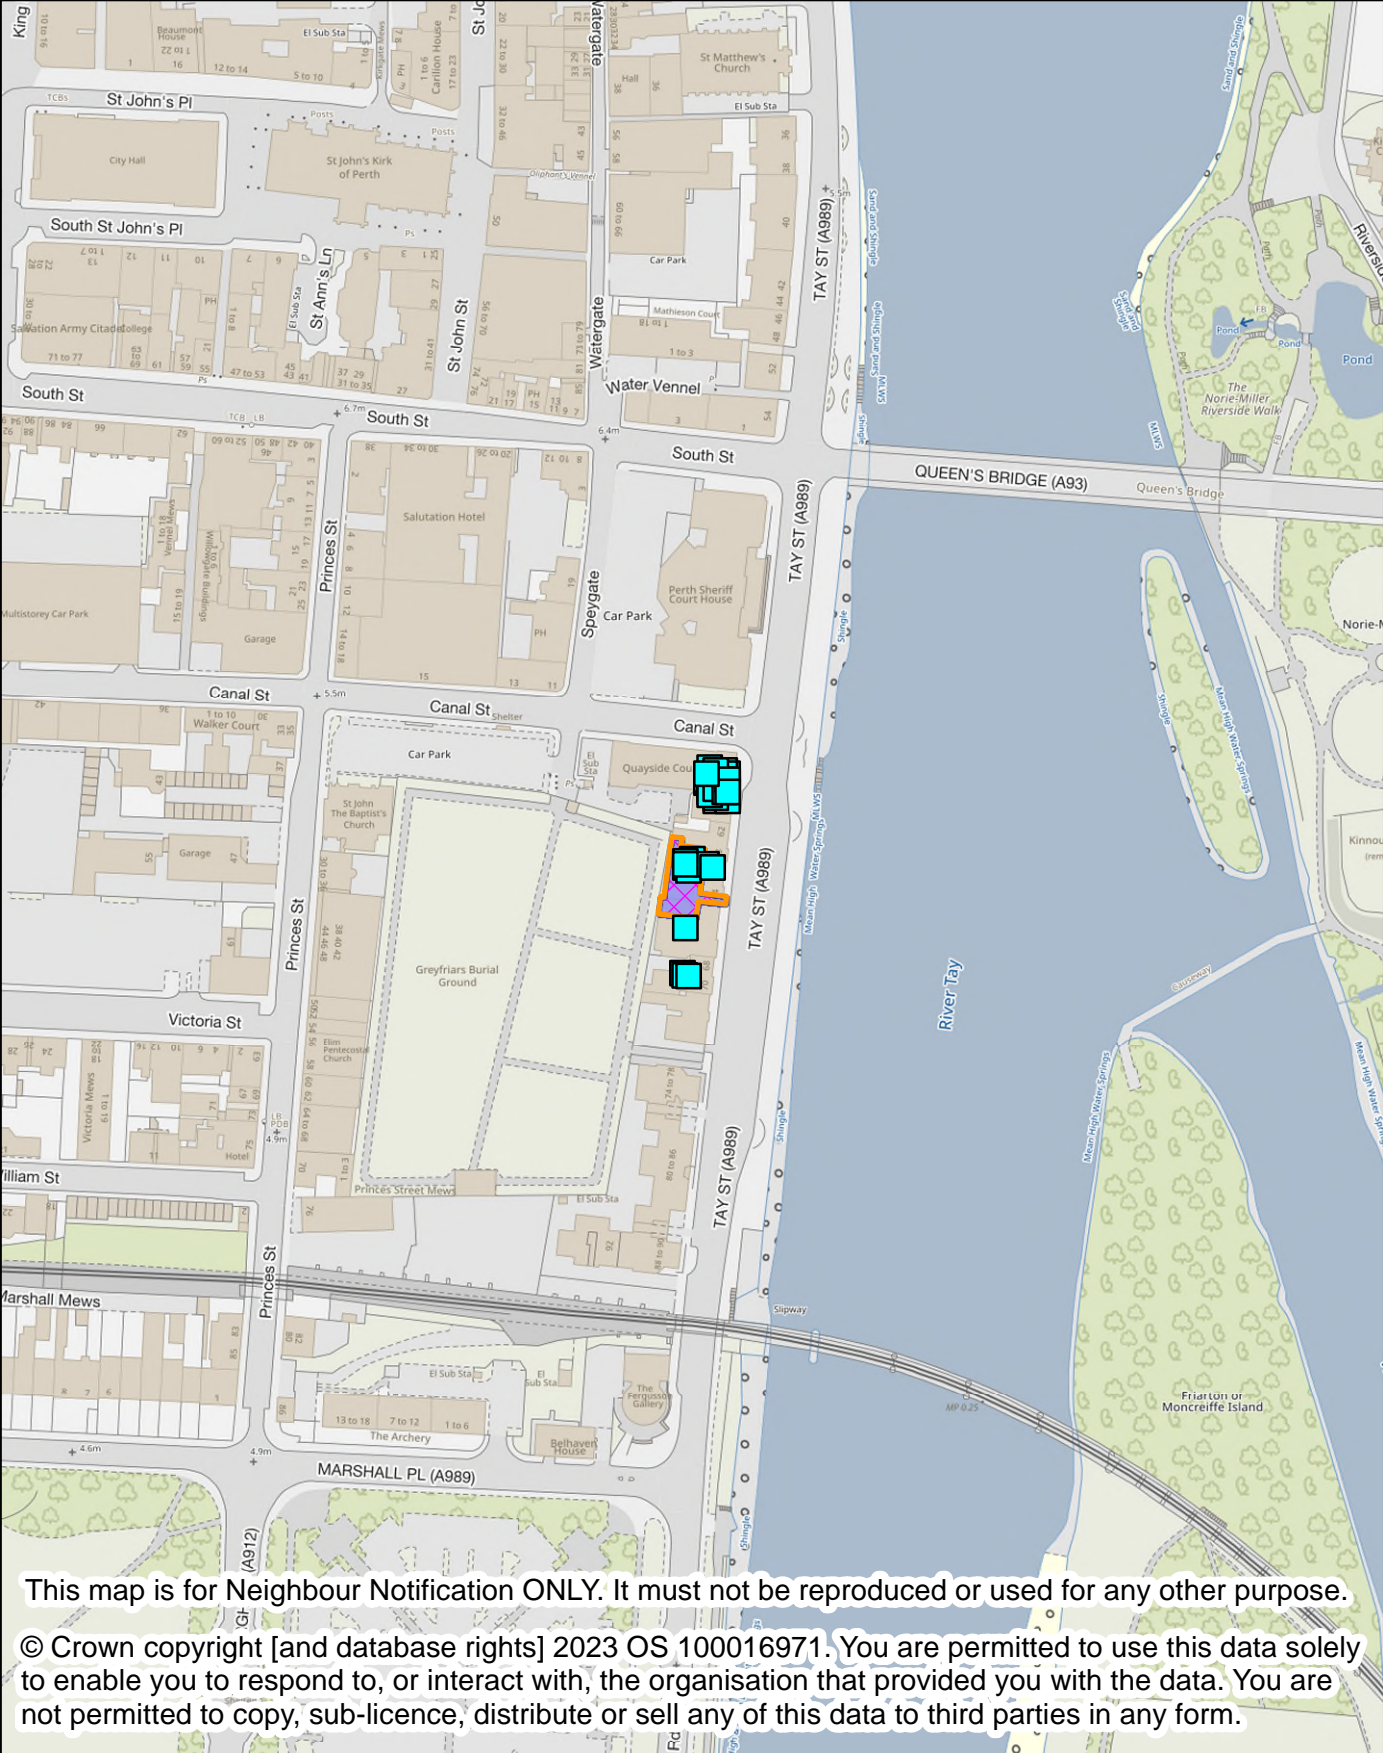

Perth & Kinross Council

NEIGHBOUR NOTIFICATION

Location Plan showing planning application site

This map is for Neighbour Notification ONLY. It must not be reproduced or used for any other purpose.

© Crown copyright [and database rights] 2023 OS 100016971. You are permitted to use this data solely to enable you to respond to, or interact with, the organisation that provided you with the data. You are not permitted to copy, sub-licence, distribute or sell any of this data to third parties in any form.