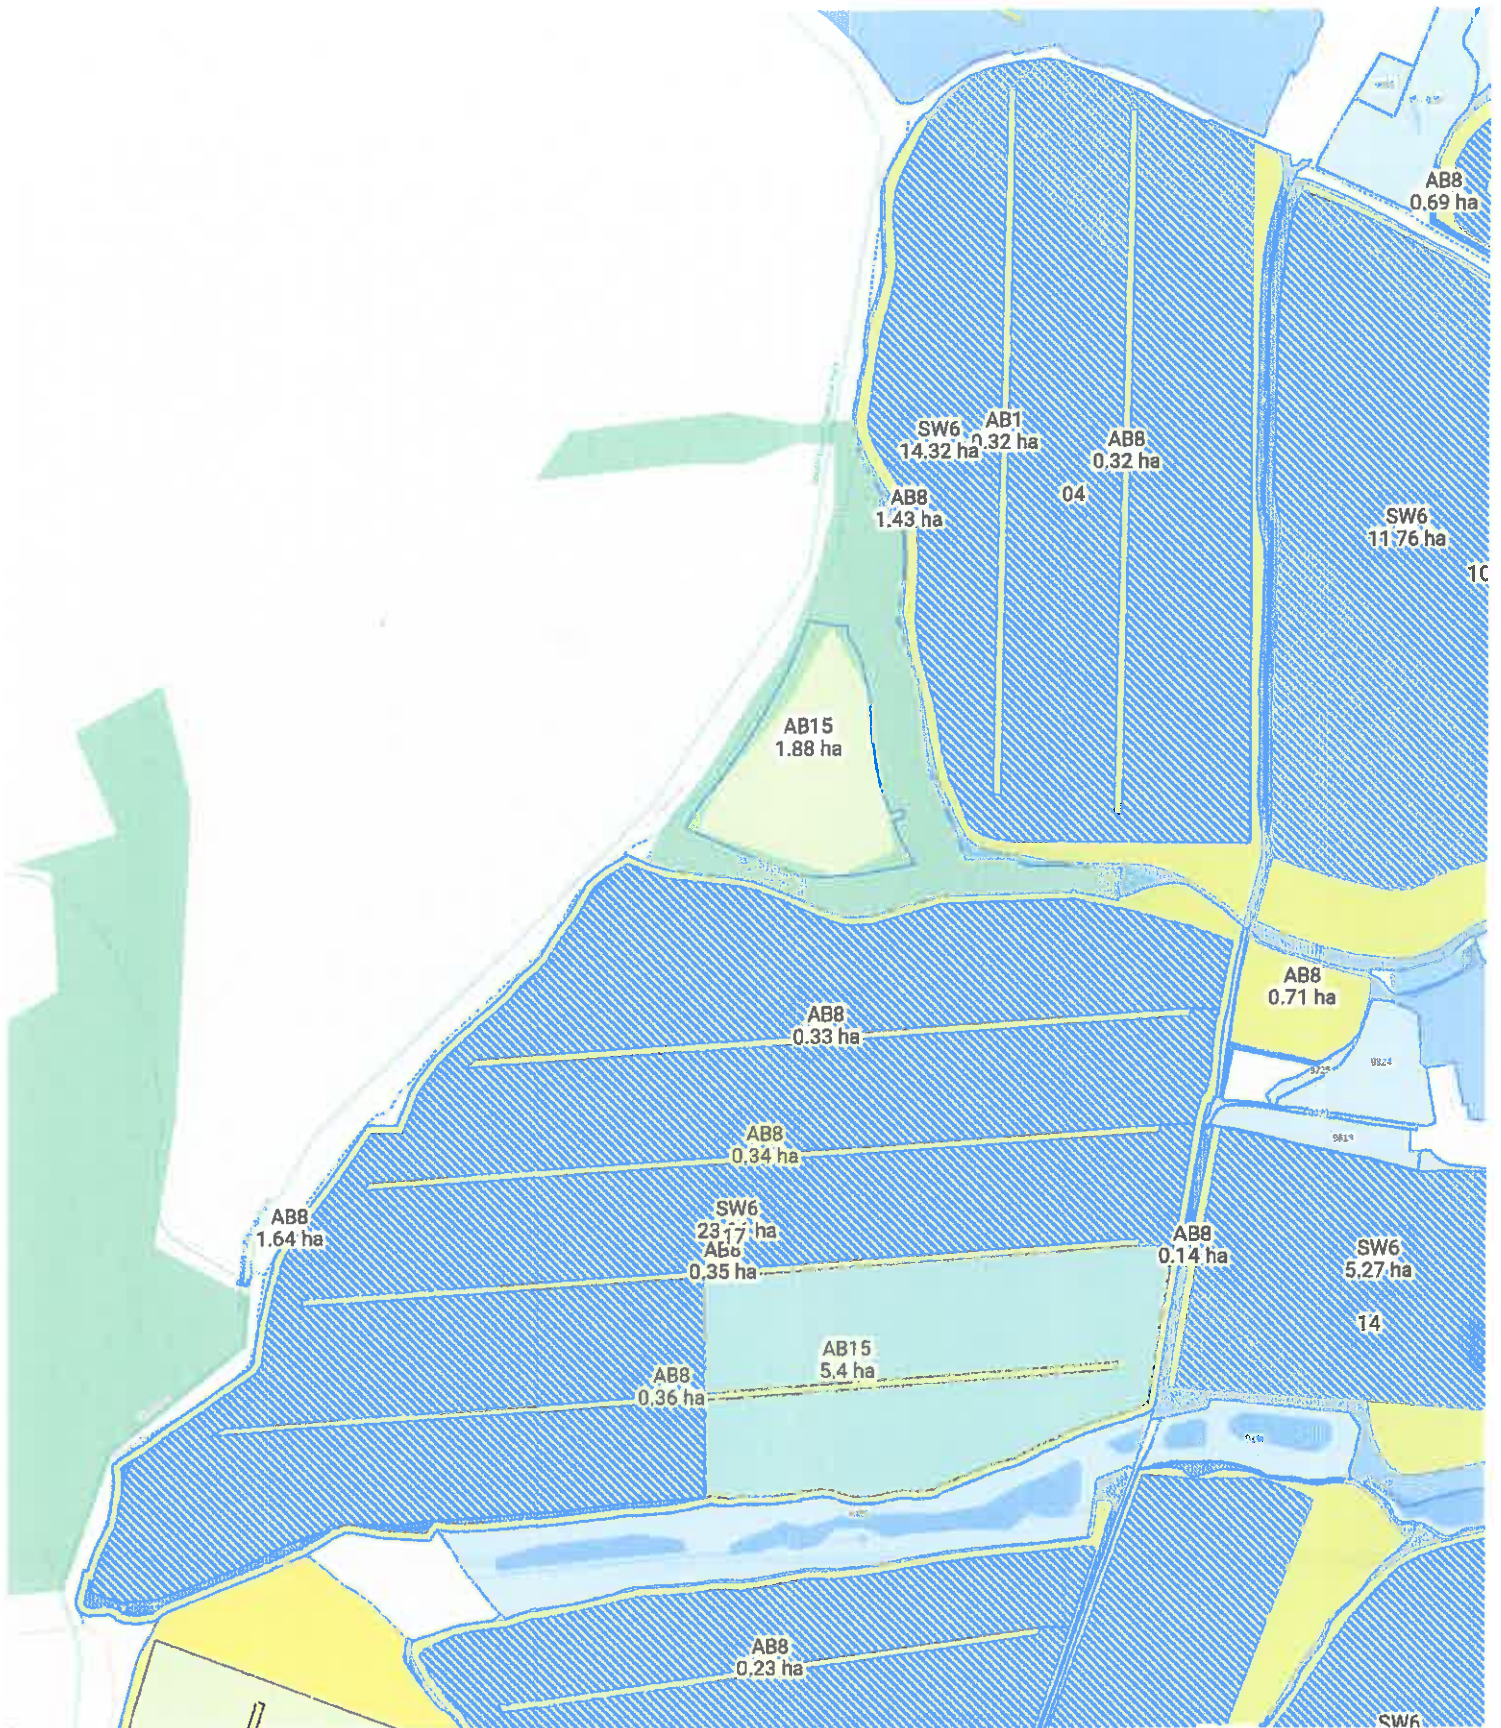

-  Two year sown legume fallow
-  Nectar flower mix
-  Winter bird food
-  4-6m buffer strip on cultivated land
-  12-24m watercourse buffer strip on cultivated land
-  Flower-rich margins and plots
-  Winter cover crops

- Flower-rich margins and plots
- Winter bird food
- Winter cover crops
- Flower-rich margins and plots
- Nectar flower mix
- Two year sown legume fallow
- Cultivated areas for arable plants

Kirdford

The land app

The land app

Produced on Jul 20, 2020.
© Crown copyright and database right 2020 (licence number 100059652).
Reproduction in whole or in part is prohibited without the prior permission of
Ordnance Survey.

100 m
Scale 1:5914 (at A4)

The land app