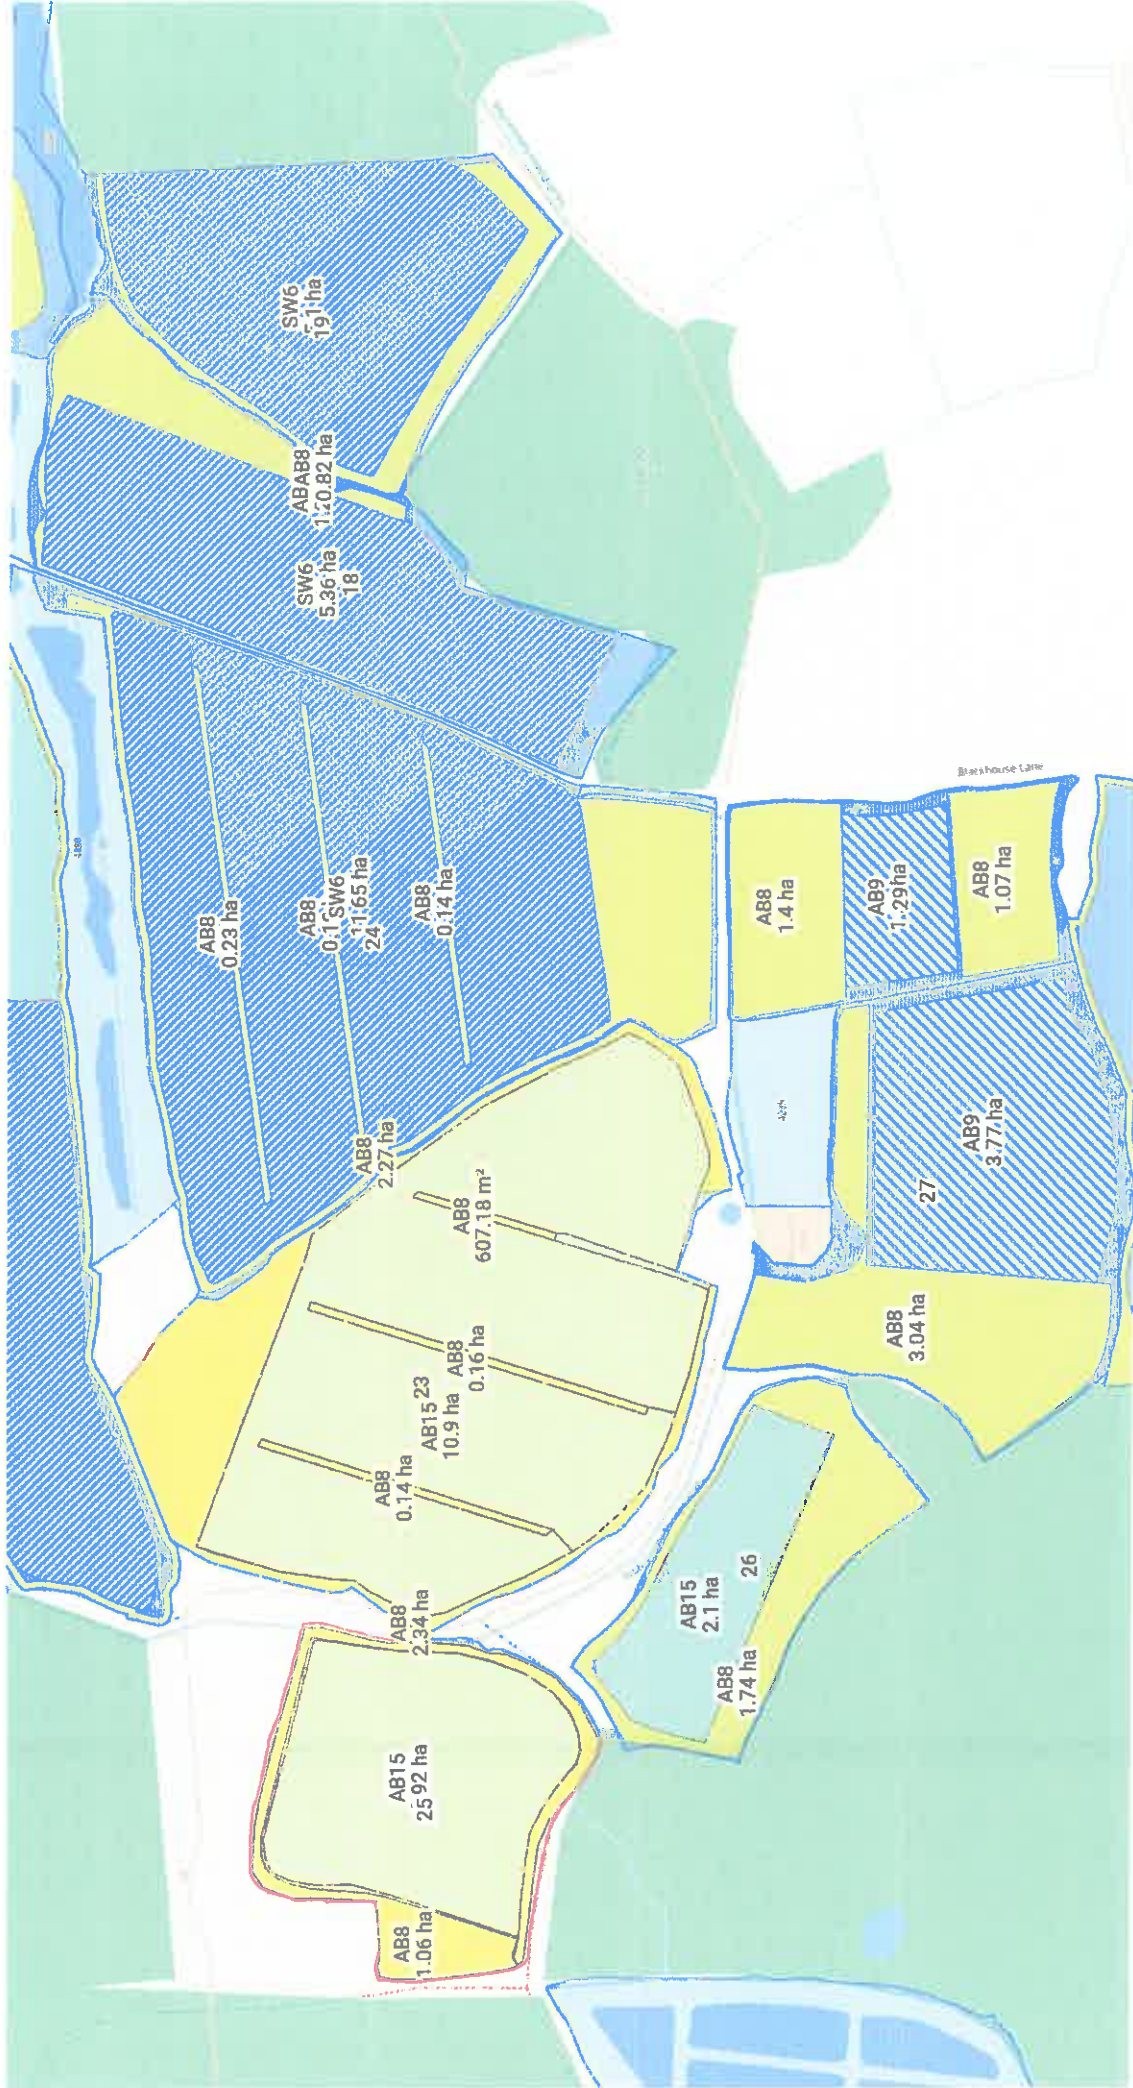

-  Two year sown legume fallow
-  Nectar flower mix
-  Winter bird food
-  4-6m buffer strip on cultivated land
-  12-24m watercourse buffer strip on cultivated land
-  Flower-rich margins and plots
-  Winter cover crops

- Flower-rich margins and plots
- Winter bird food
- Winter cover crops
- Flower-rich margins and plots
- Nectar flower mix
- Two year sown legume fallow
- Cultivated areas for arable plants

Kirdford

The land app

The land app

Produced on Jul 20, 2020.
© Crown copyright and database right 2020 (licence number 100059652).
Reproduction in whole or in part is prohibited without the prior permission of
Ordnance Survey.

100 m
Scale 1:5914 (at A4)

The land app