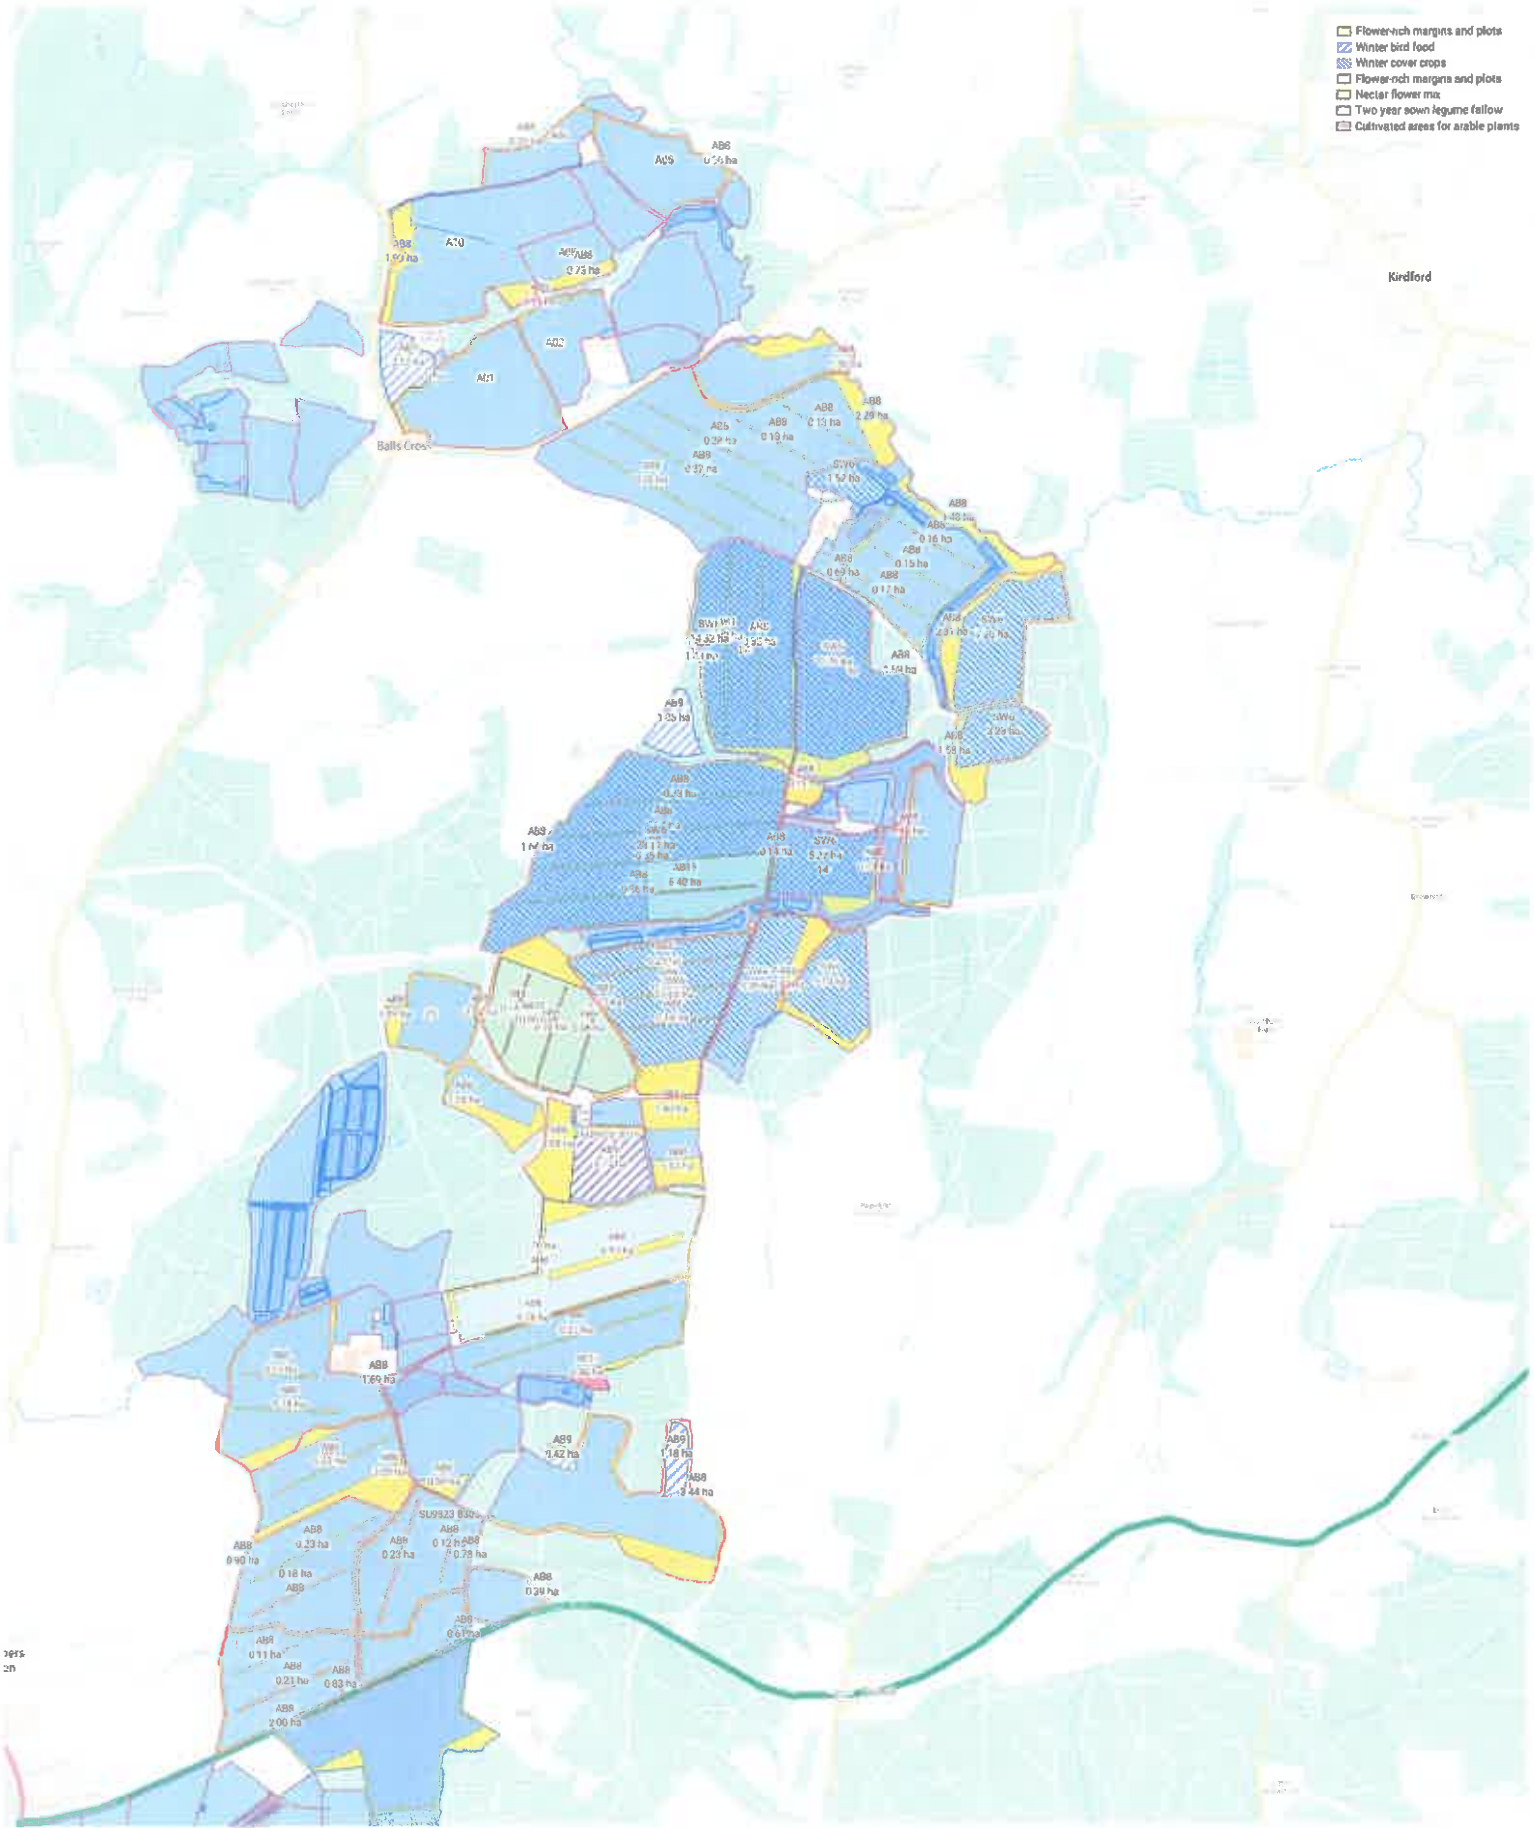

-  Two year sown legume fallow
-  Nectar flower mix
-  Winter bird food
-  4-6m buffer strip on cultivated land
-  12-24m watercourse buffer strip on cultivated land
-  Flower-rich margins and plots
-  Winter cover crops

- Flower-rich margins and plots
- Winter bird food
- Winter cover crops
- Flower-rich margins and plots
- Nectar flower mix
- Two year sown legume fallow
- Cultivated areas for arable plants

Kirdford

The land app

The land app

Produced on Jul 20, 2020.
© Crown copyright and database right 2020 (licence number 100059652).
Reproduction in whole or in part is prohibited without the prior permission of
Ordnance Survey.

100 m
Scale 1:5914 (at A4)

The land app