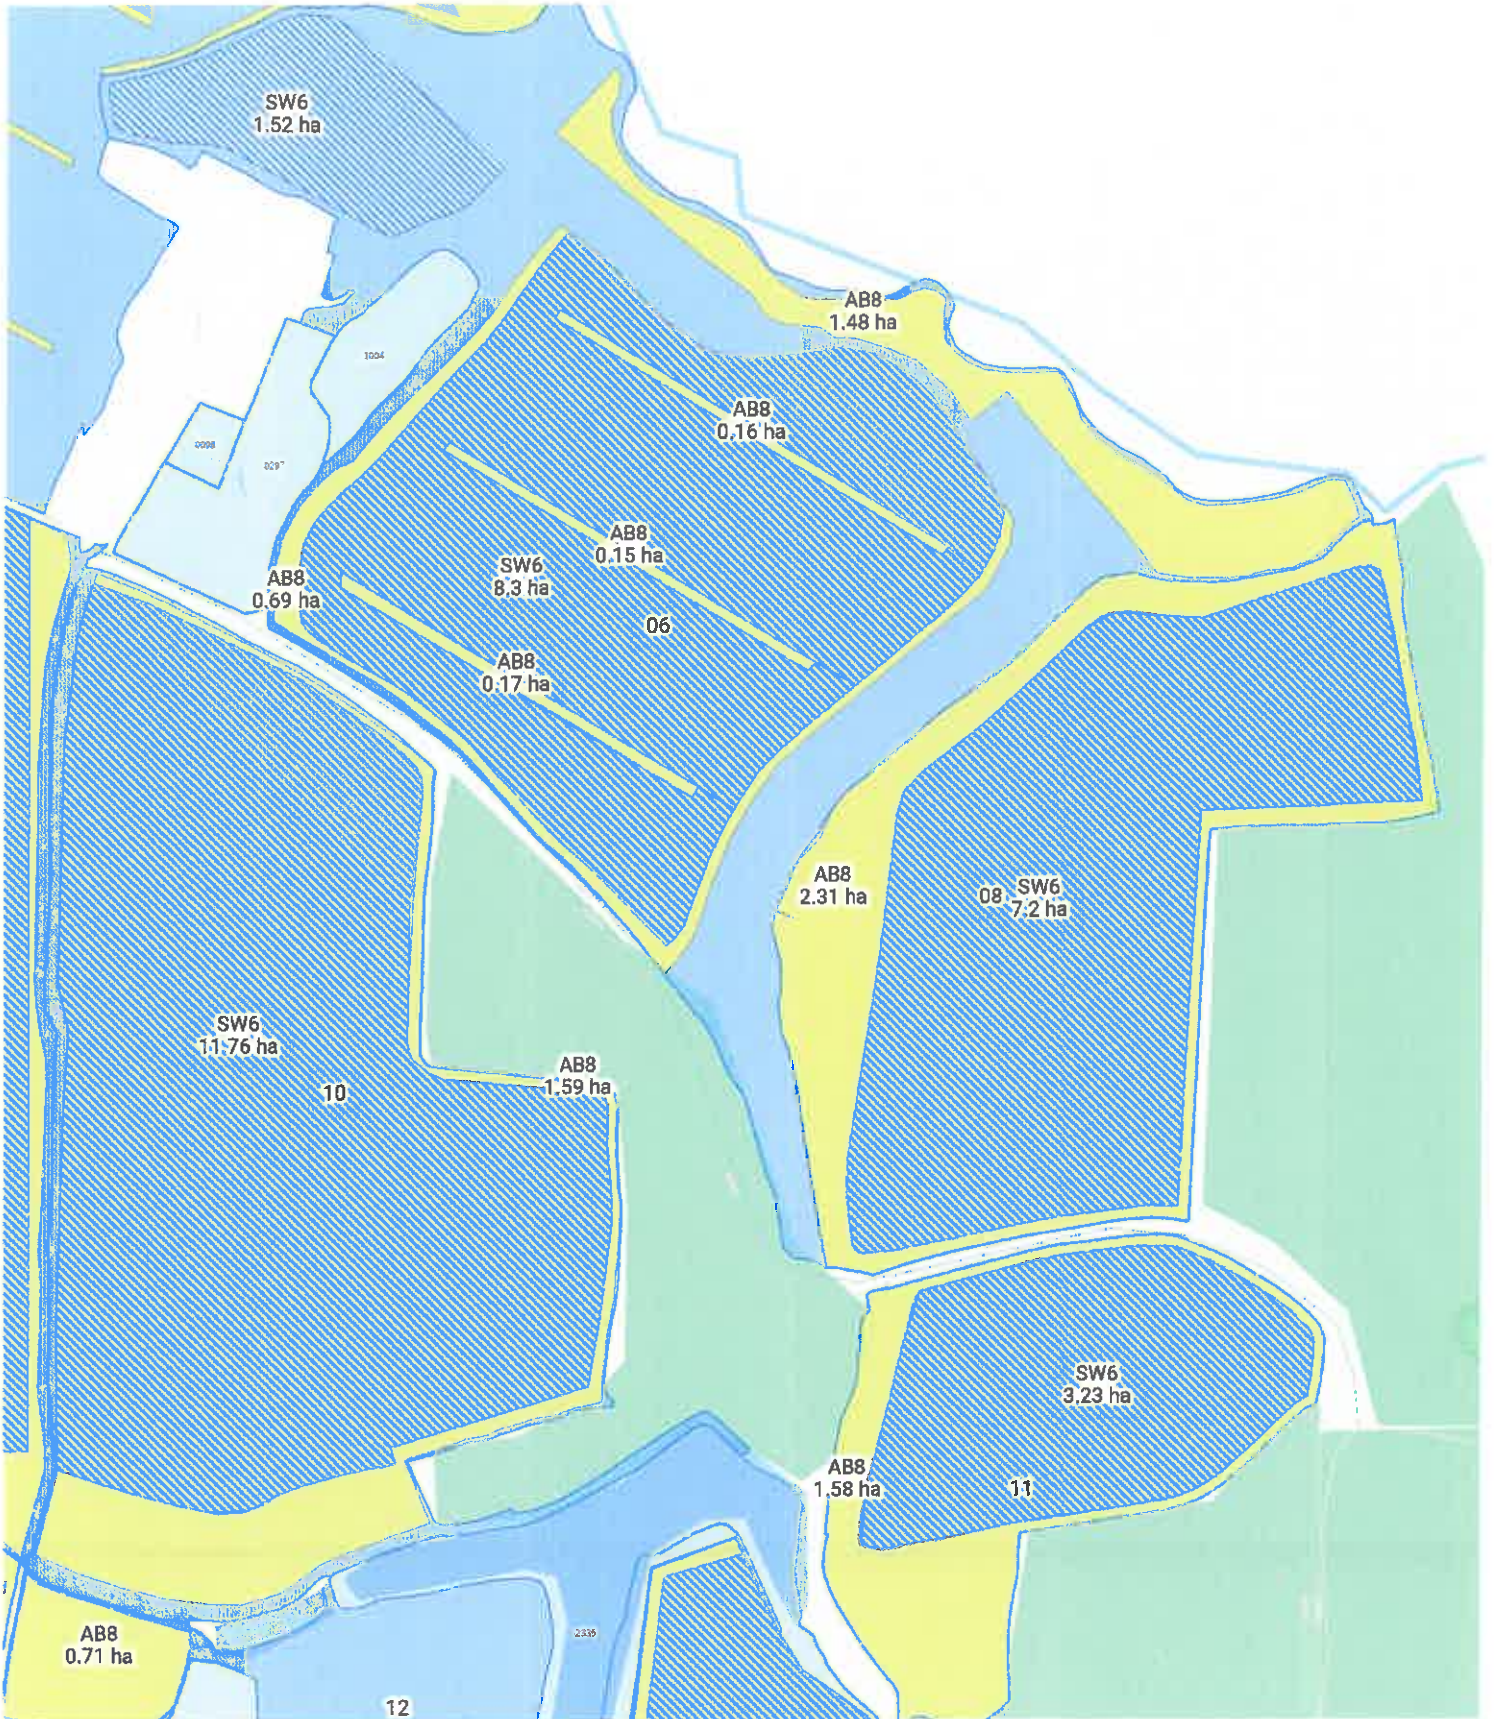

-  Two year sown legume fallow
-  Nectar flower mix
-  Winter bird food
-  4-6m buffer strip on cultivated land
-  12-24m watercourse buffer strip on cultivated land
-  Flower-rich margins and plots
-  Winter cover crops

- Flower-rich margins and plots
- Winter bird food
- Winter cover crops
- Flower-rich margins and plots
- Nectar flower mix
- Two year sown legume fallow
- Cultivated areas for arable plants

Kirdford

The land app

The land app

Produced on Jul 20, 2020.
© Crown copyright and database right 2020 (licence number 100059652).
Reproduction in whole or in part is prohibited without the prior permission of
Ordnance Survey.

100 m
Scale 1:5914 (at A4)

The land app