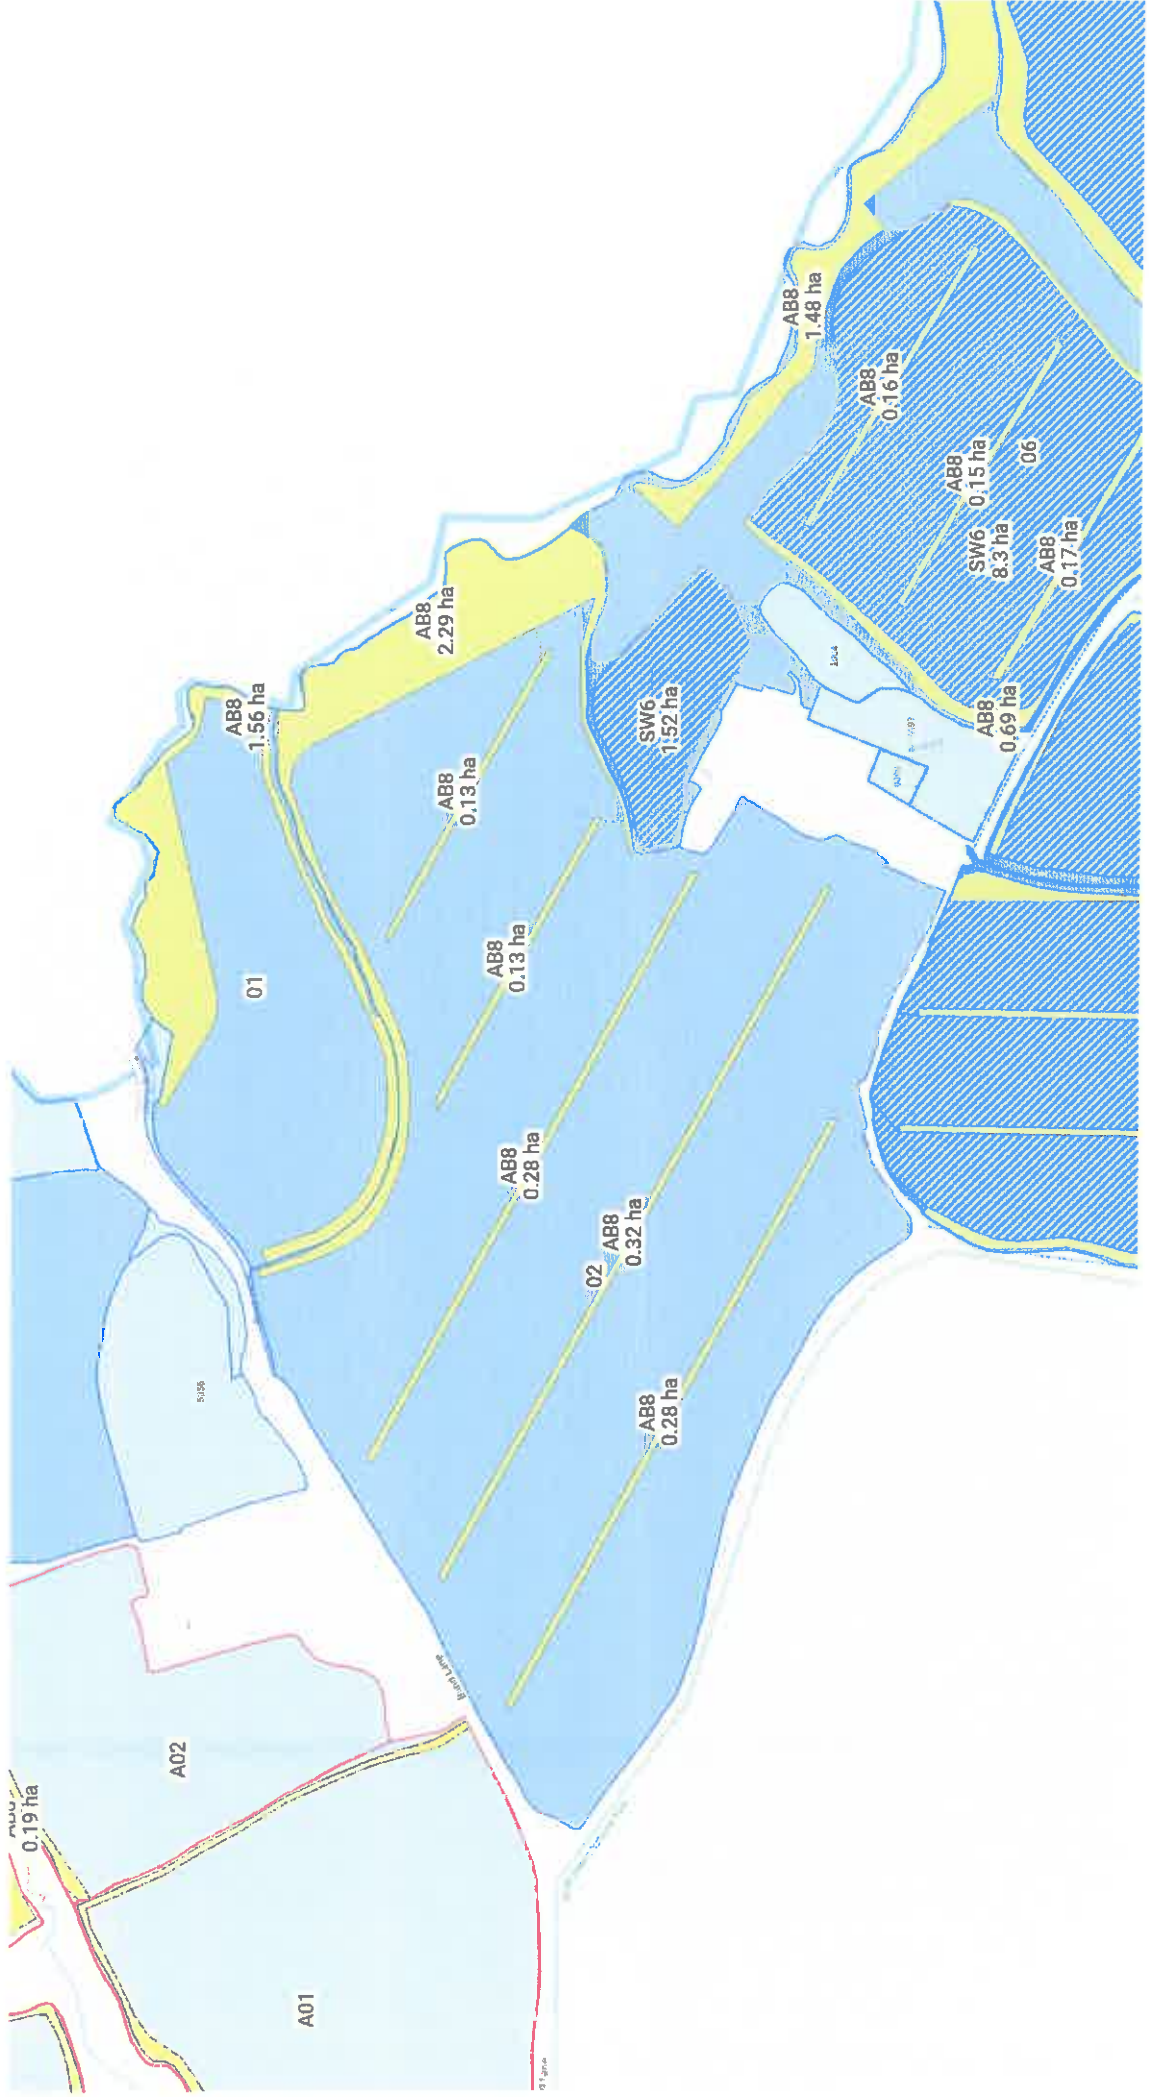

-  Two year sown legume fallow
-  Nectar flower mix
-  Winter bird food
-  4-6m buffer strip on cultivated land
-  12-24m watercourse buffer strip on cultivated land
-  Flower-rich margins and plots
-  Winter cover crops

- Flower-rich margins and plots
- Winter bird food
- Winter cover crops
- Flower-rich margins and plots
- Nectar flower mix
- Two year sown legume fallow
- Cultivated areas for arable plants

Kirdford

The land app

The land app

Produced on Jul 20, 2020.
© Crown copyright and database right 2020 (licence number 100059652).
Reproduction in whole or in part is prohibited without the prior permission of
Ordnance Survey.

100 m
Scale 1:5914 (at A4)

The land app