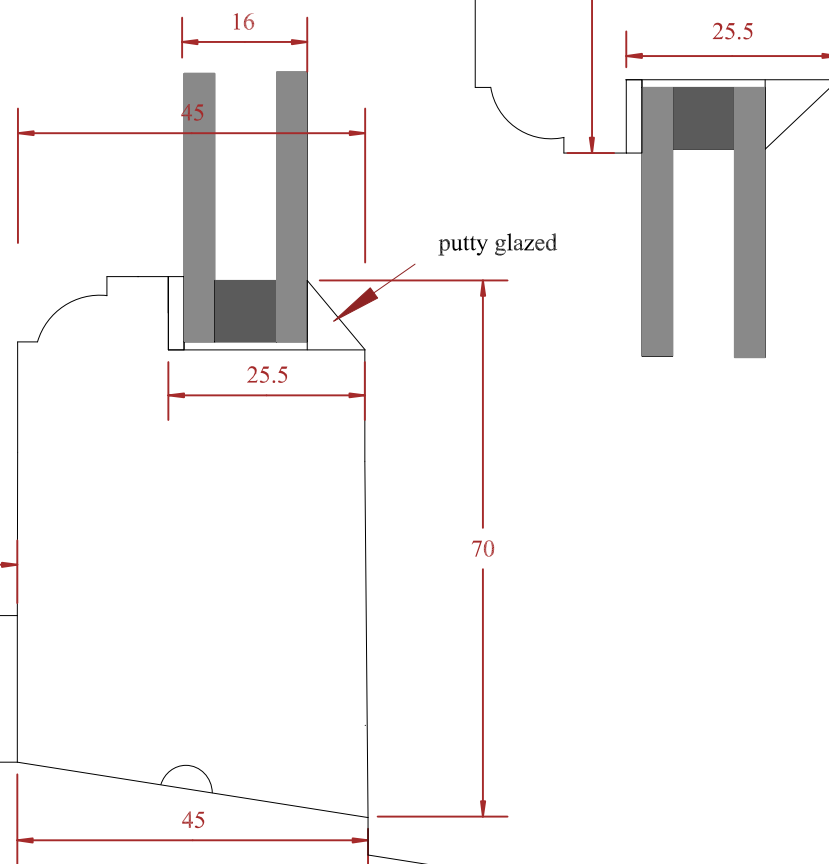

PLAN 3 PP-12747392

Glazing bar section

 RISE Joinery Rise Farm, Lewes, East Sussex. BN7 2PR 01273 480949 07811 446050 Info@risejoinery.co.uk	Client	Rachel & Dan Maldoom
	Reference	Hyde Manor. Kingston
	Description	W1 Bathroom. Non Opener
	Drawing No	22022.03
	Date	12.05.2022
	Revision	Scale