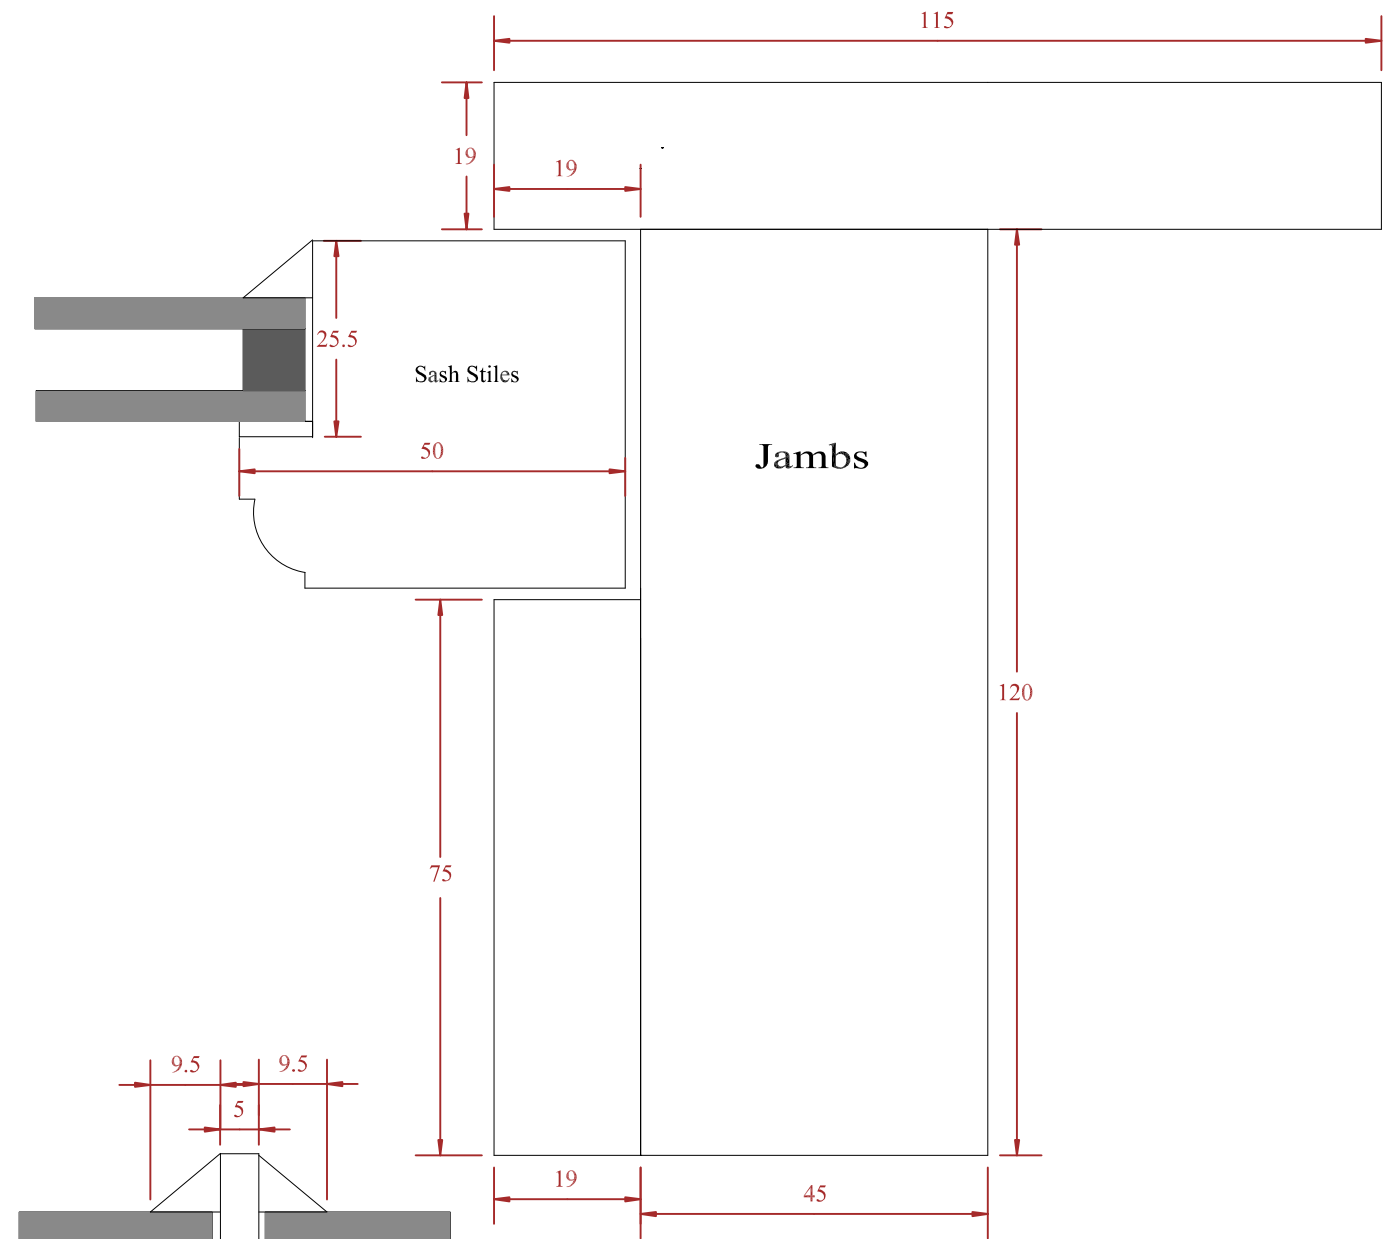

PLAN 3 PP-12747392

Glazing bar section

 RISE Joinery Rise Farm, Lewes, East Sussex. BN7 2PR 01273 480949 07811 446050 Info@risejoinery.co.uk	Client	Rachel & Dan Maldoom
	Reference	Hyde Manor. Kingston
	Description	W1 Bathroom. Non Opener
	Drawing No	22022.03
	Date	12.05.2022
	Revision	Scale