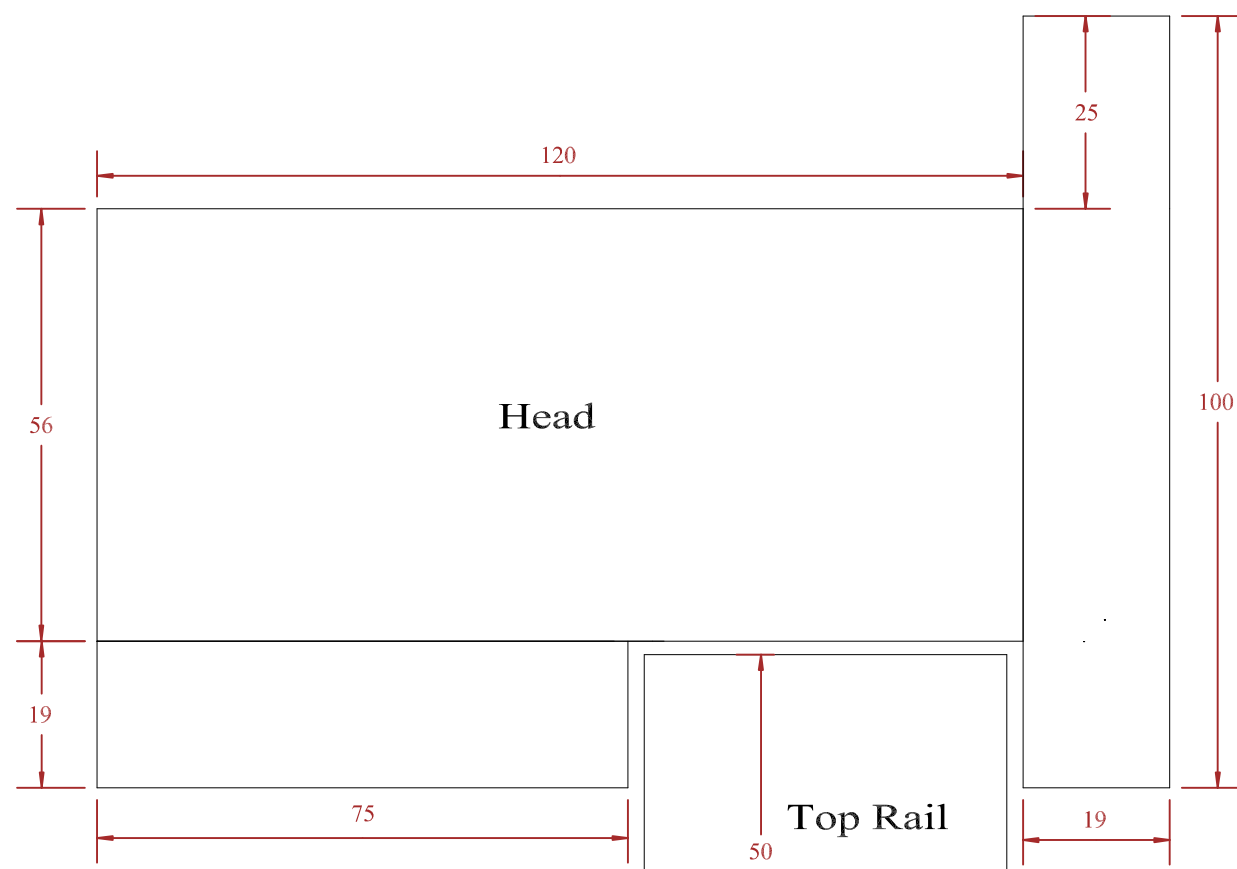

PLAN 3 PP-12747392

Glazing bar section

 RISE Joinery Rise Farm, Lewes, East Sussex. BN7 2PR 01273 480949 07811 446050 Info@risejoinery.co.uk	Client	Rachel & Dan Maldoom
	Reference	Hyde Manor. Kingston
	Description	W1 Bathroom. Non Opener
	Drawing No	22022.03
	Date	12.05.2022
	Revision	Scale