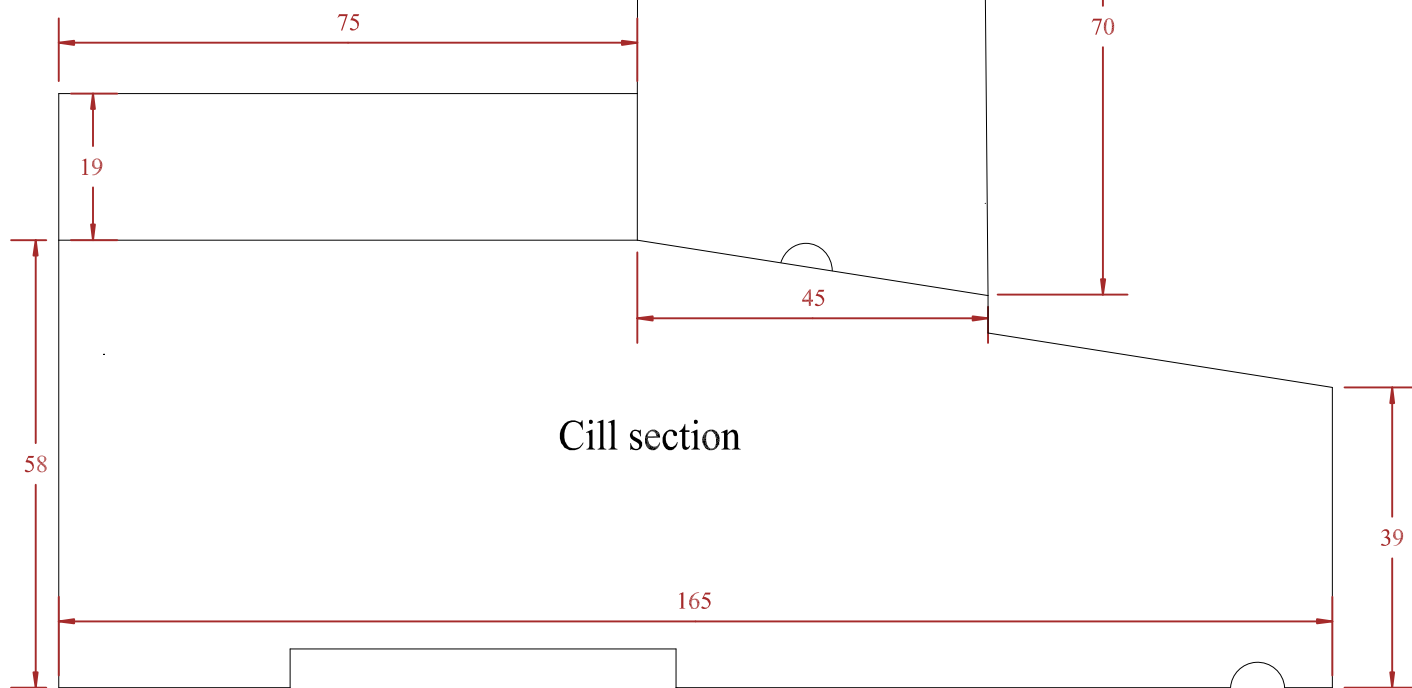

PLAN 3 PP-12747392

Glazing bar section

 RISE Joinery Rise Farm, Lewes, East Sussex. BN7 2PR 01273 480949 07811 446050 Info@risejoinery.co.uk	Client	Rachel & Dan Maldoom
	Reference	Hyde Manor. Kingston
	Description	W1 Bathroom. Non Opener
	Drawing No	22022.03
	Date	12.05.2022
	Revision	Scale