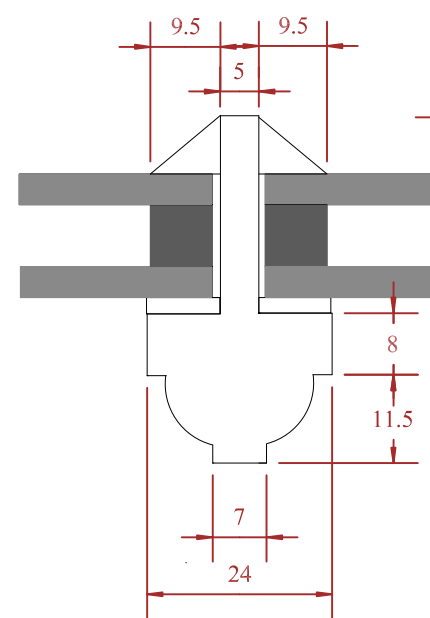

PLAN 3 PP-12747392

Glazing bar section

 RISE Joinery Rise Farm, Lewes, East Sussex. BN7 2PR 01273 480949 07811 446050 Info@risejoinery.co.uk	Client	Rachel & Dan Maldoom
	Reference	Hyde Manor. Kingston
	Description	W1 Bathroom. Non Opener
	Drawing No	22022.03
	Date	12.05.2022
	Revision	Scale