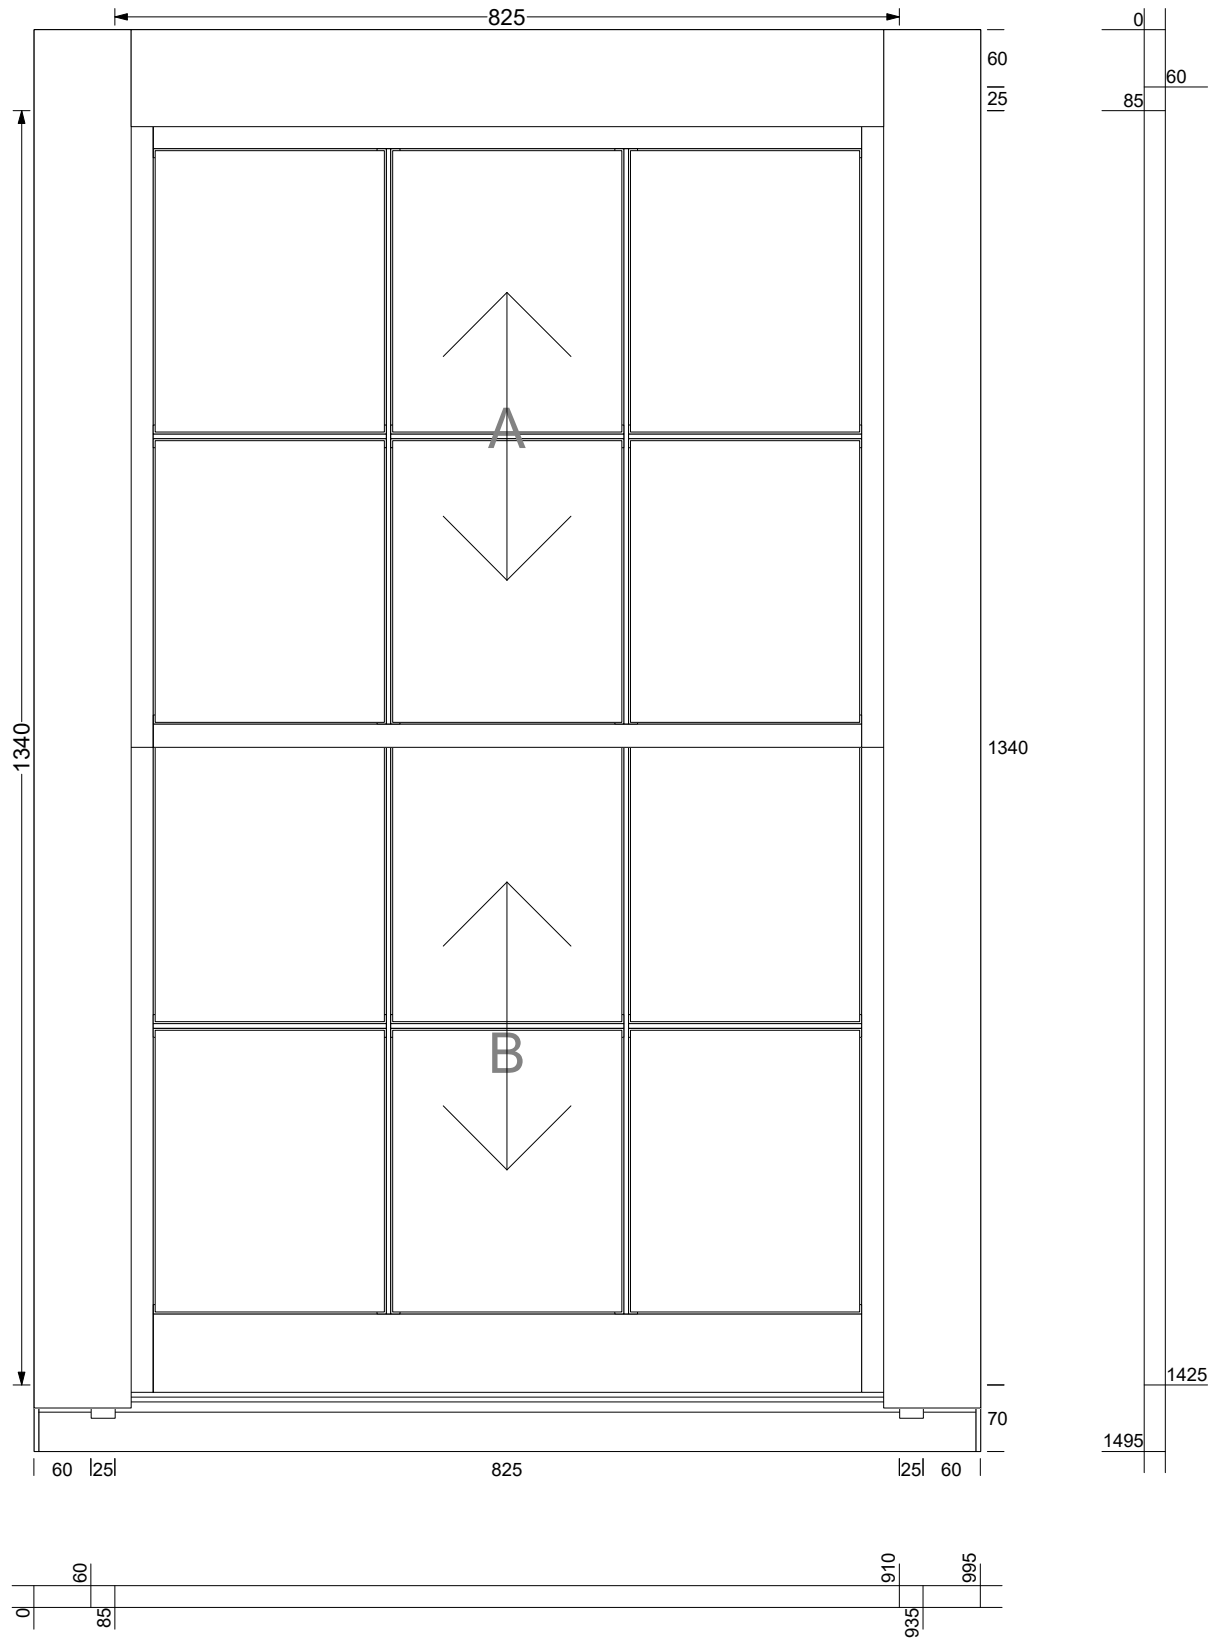

Client **Mr & Mrs Rachael & Dan Maldoom**
 Job **Hyde Manor, the Sreet Kingston BN7 3PB.**
 Ref **Hyde Manor, the Sreet Kingston BN7 3PB.**

1 X Mock Sliding Sash - W1 (Non Opening Bathroom Window)

W1 Fixed sash

1 X Sliding Sash - W2 (Bathroom (Opener))

Large Drawings with Setting Out

W2
Top sliding sash

W2
Bottom sliding sash

1 X Sliding Sash - W3 (Noah's Bedroom (Opener))

W3
Top sliding sash

W3
Bottom sliding sash