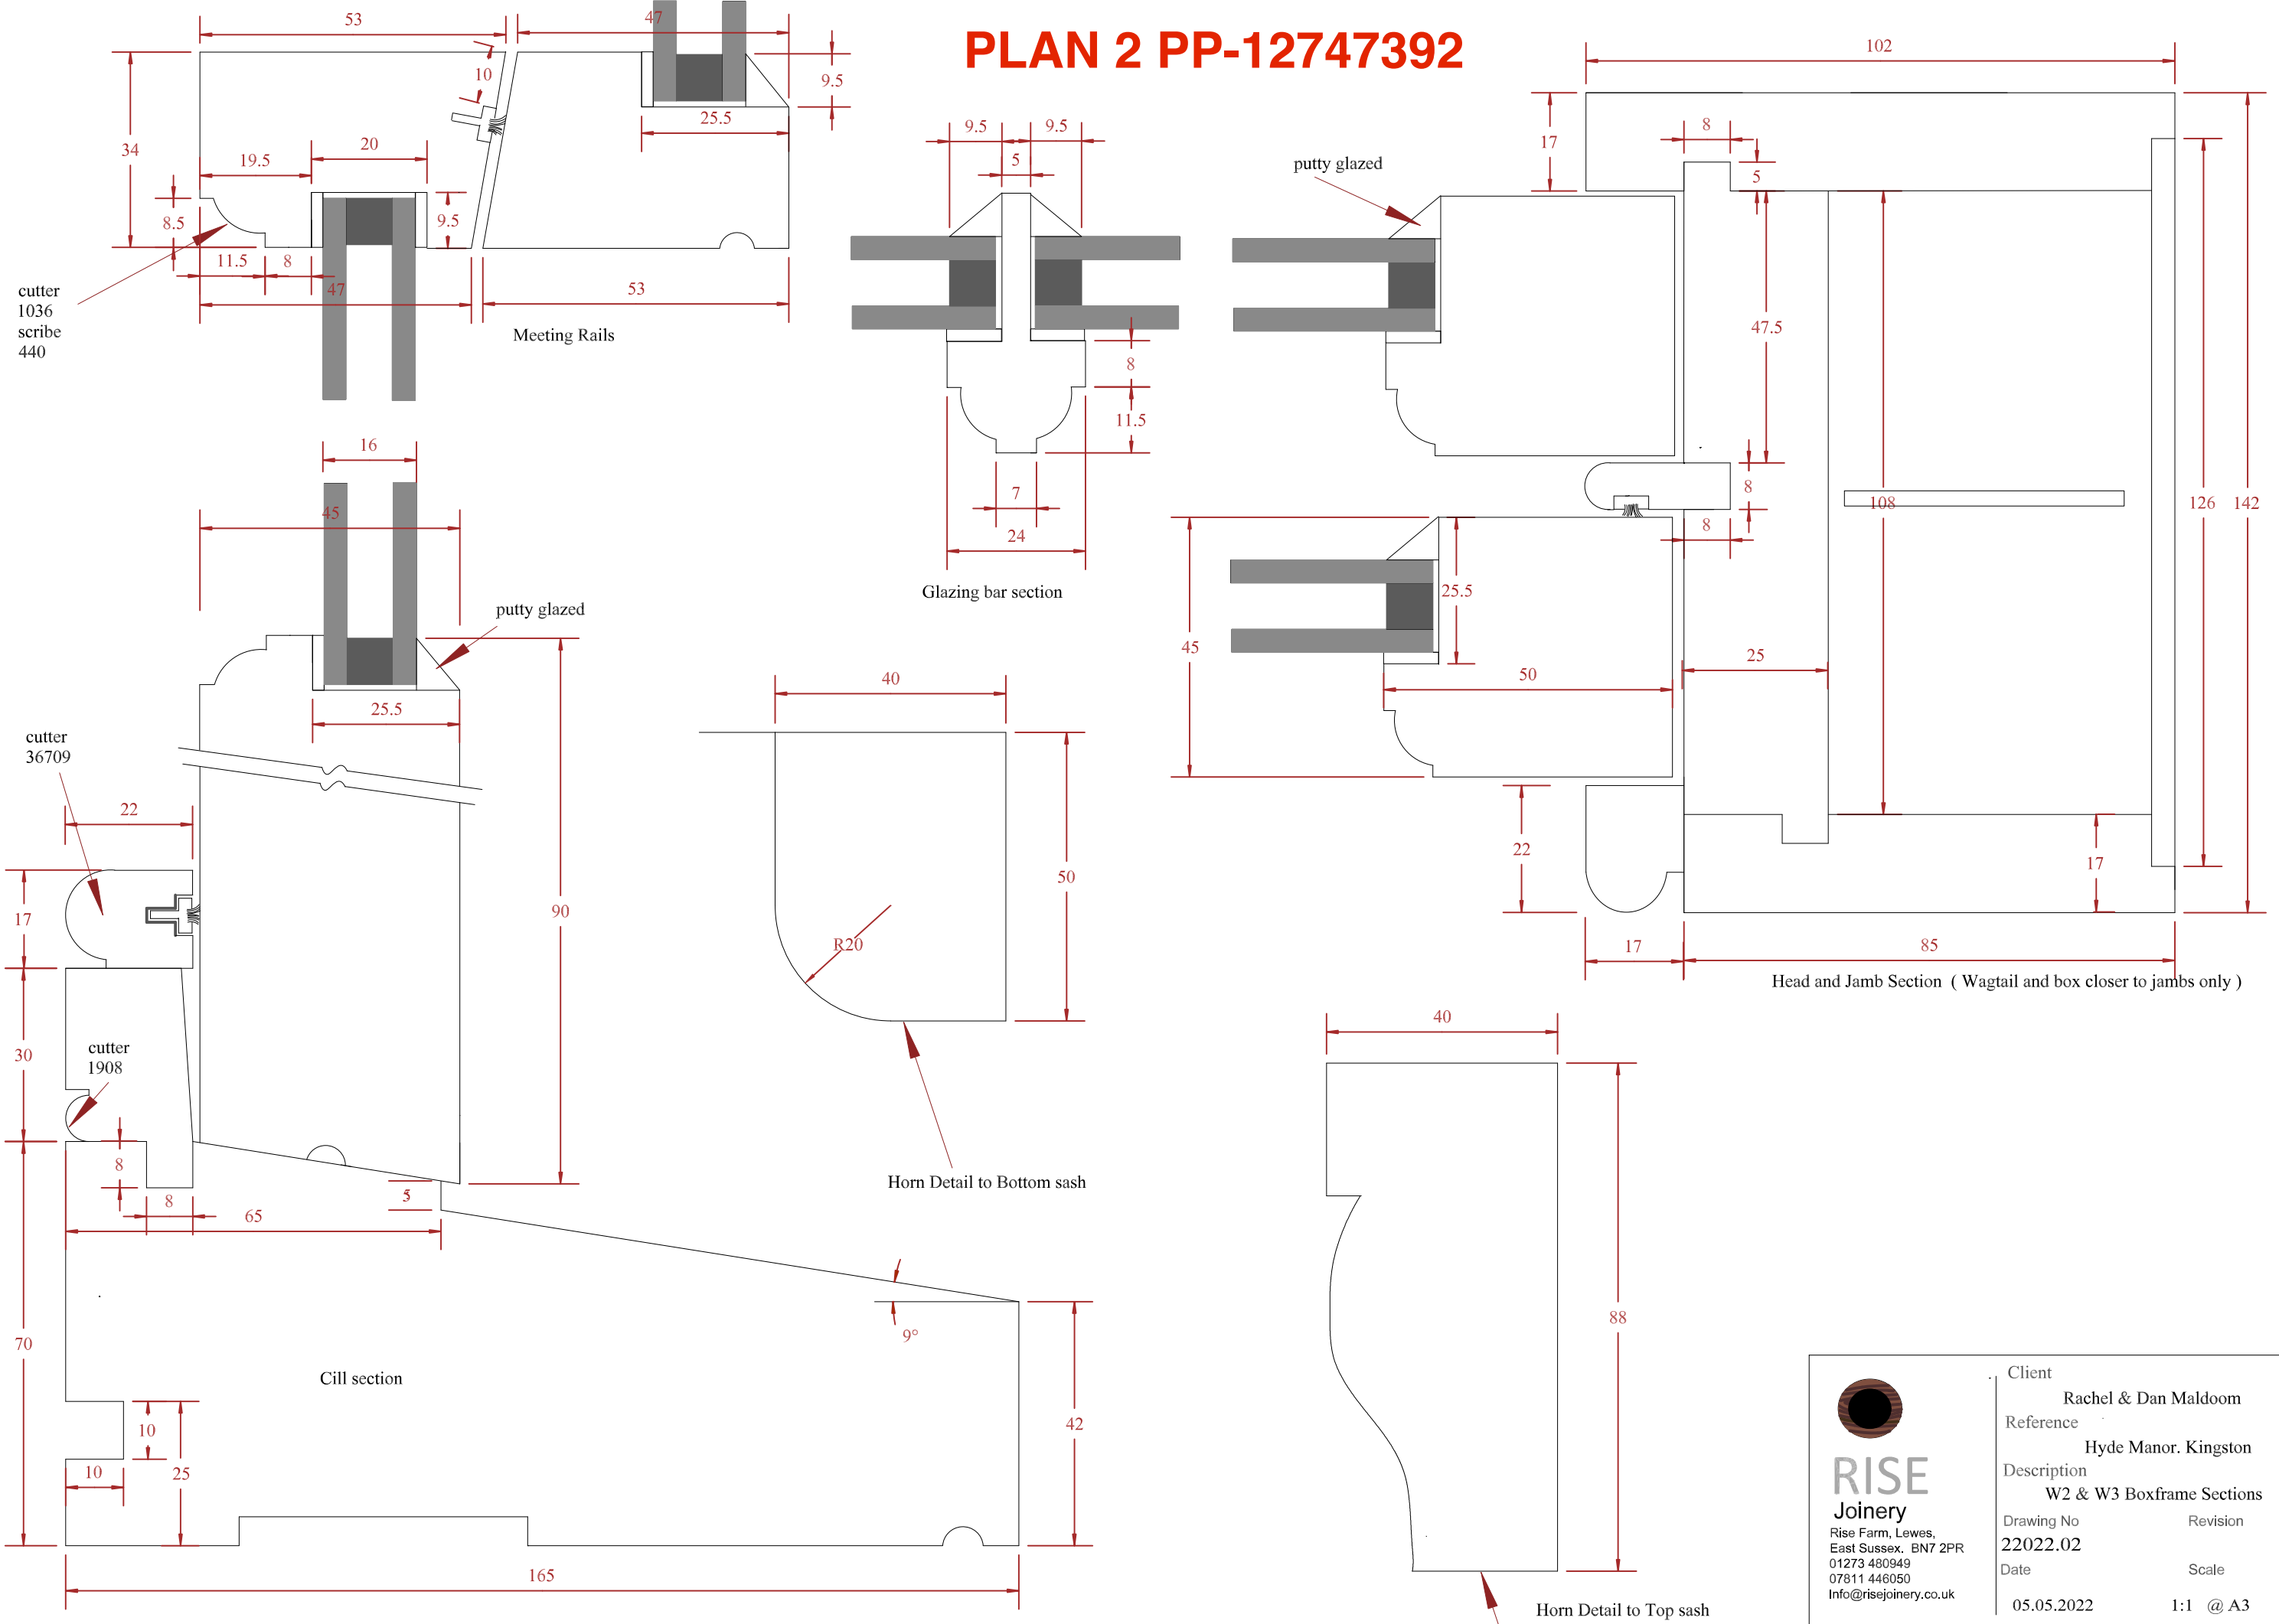

# PLAN 2 PP-12747392

 <p><b>RISE</b> Joinery</p> <p>Rise Farm, Lewes, East Sussex. BN7 2PR 01273 480949 07811 446050 Info@risejoinery.co.uk</p>	Client	Rachel & Dan Maldoom
	Reference	Hyde Manor. Kingston
	Description	W2 & W3 Boxframe Sections
	Drawing No	22022.02
	Date	05.05.2022
	Revision	Scale