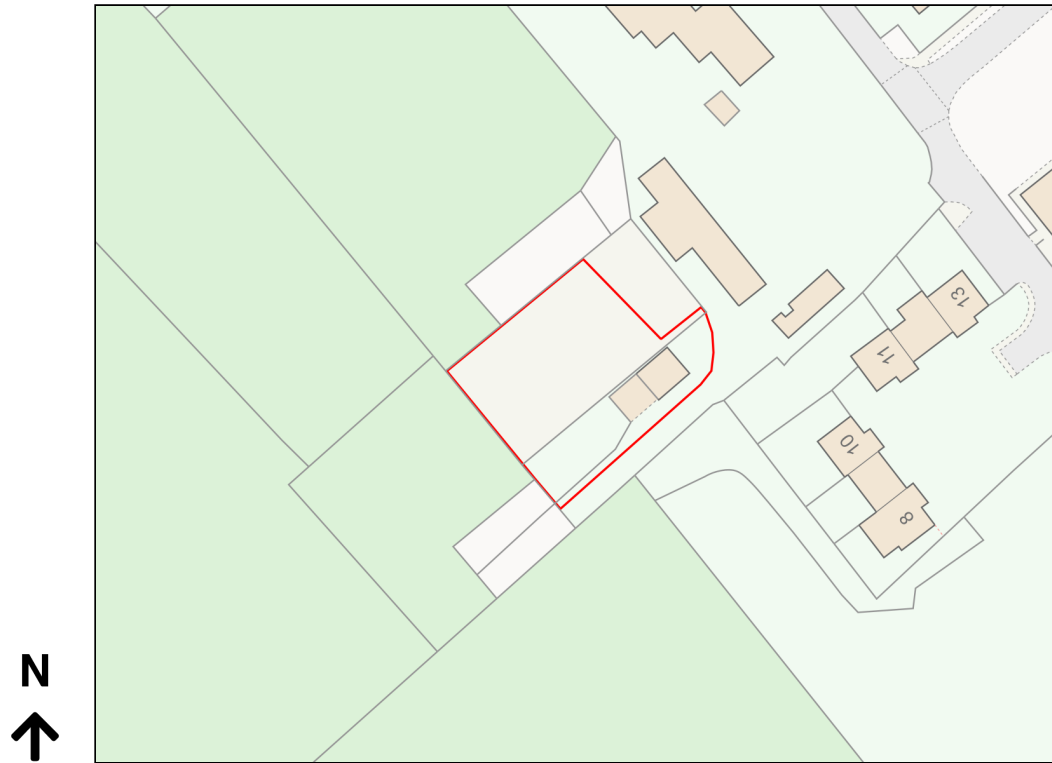

Location Plan

Site Address: 2, The Old Stables, Church Lane, Kingston, BN7 3LN

Date Produced: 29-Jan-2024

Scale: 1:1250 @A4

Planning Portal Reference: PP-12764874v1