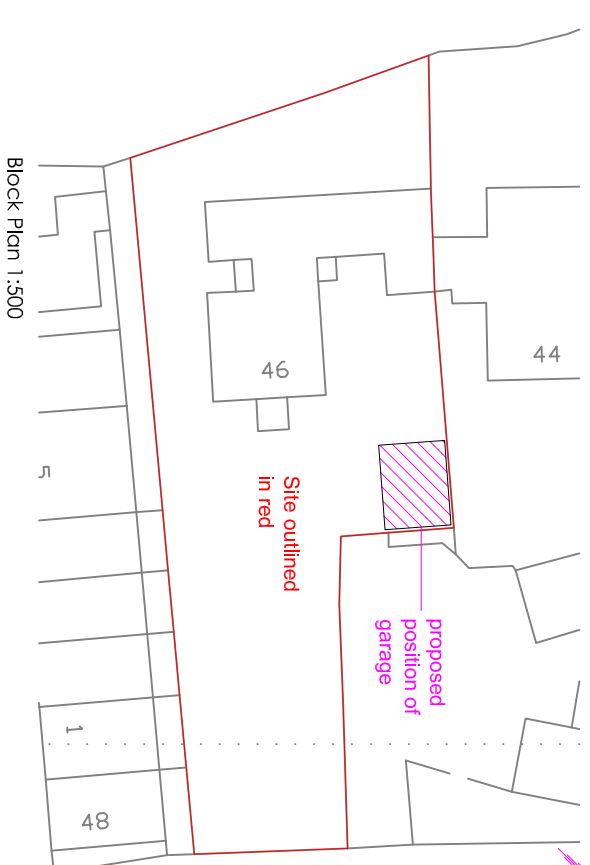

North Elevation 1:100

South Elevation 1:100

West Elevation 1:100

East Elevation 1:100

FRONT ELEVATION 1:100

ARTISTS COTTAGE, 46 HIGH STREET, FINDON