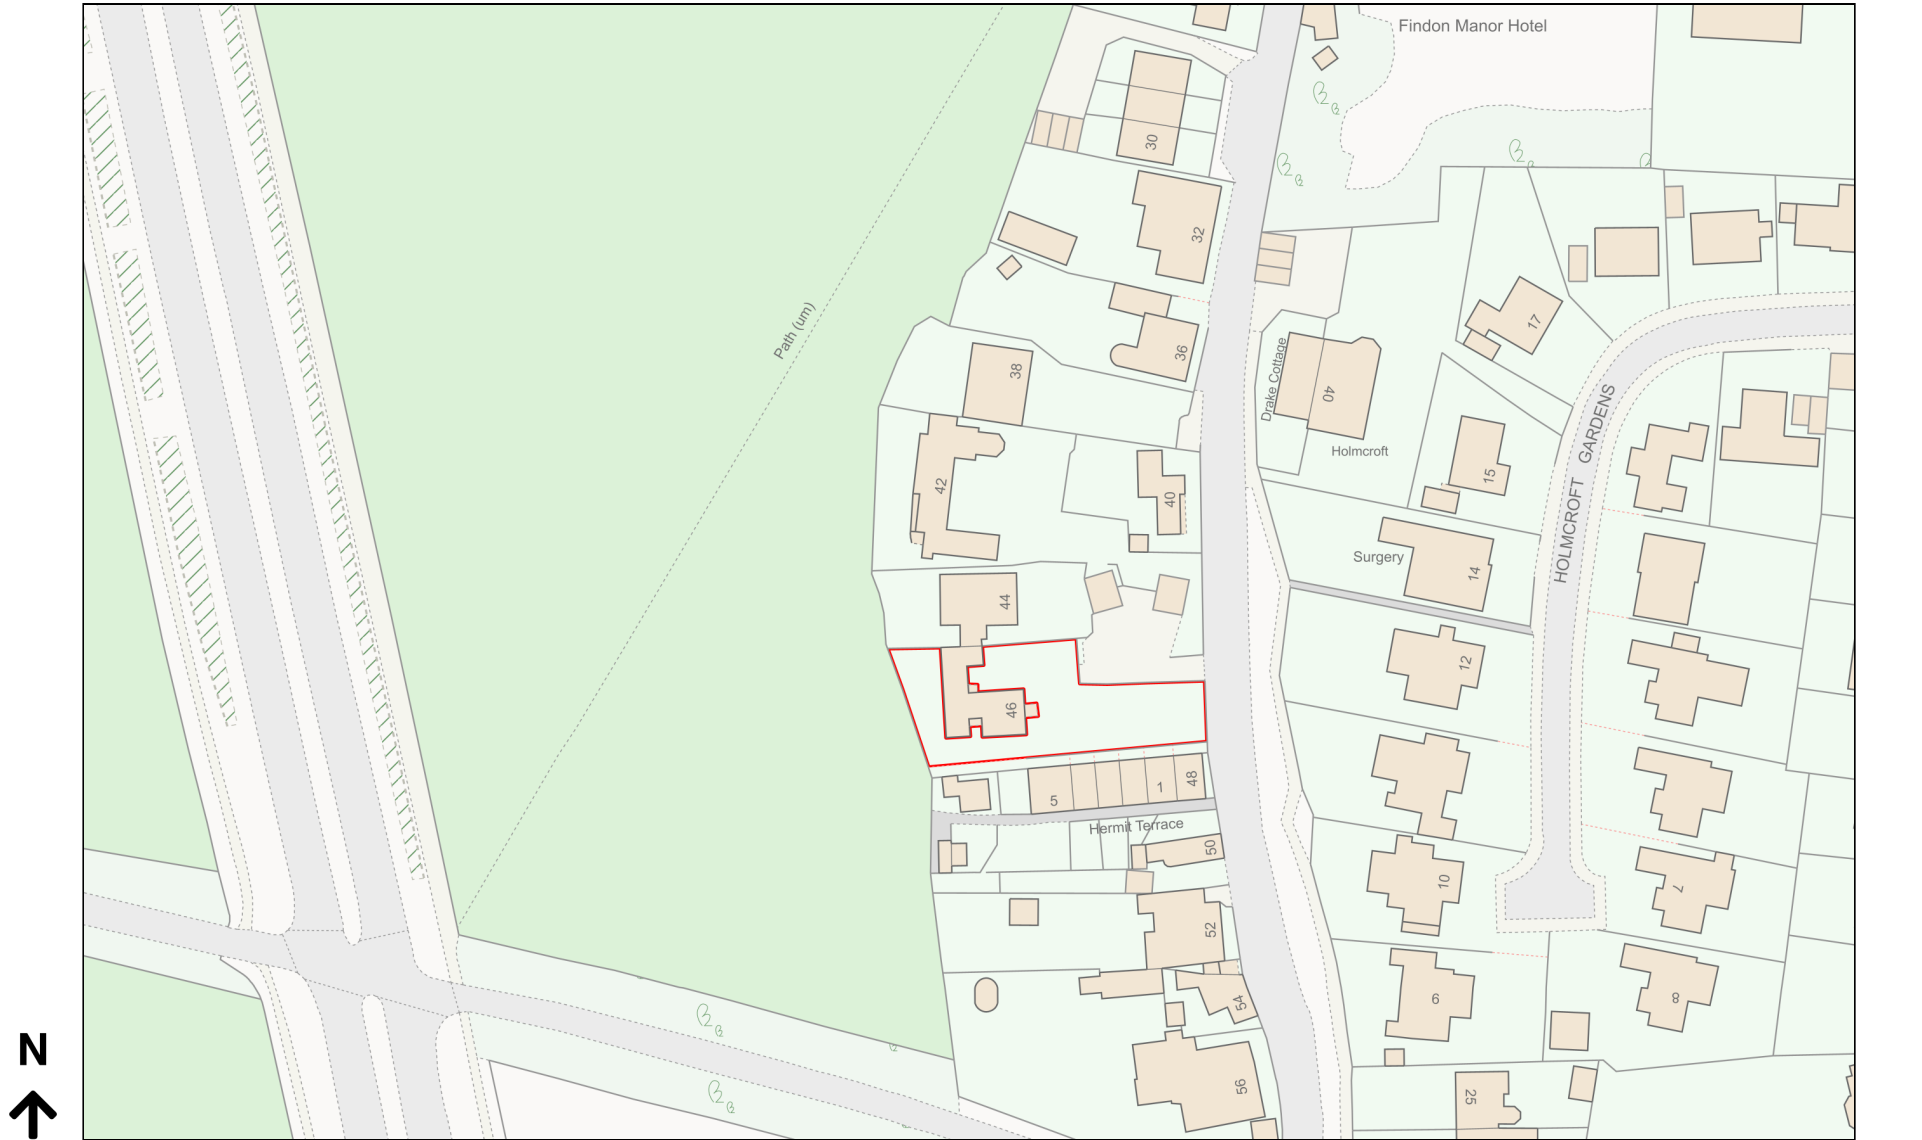

Location Plan

Site Address: 46, High Street, Findon, BN14 0SZ

Date Produced: 31-Jan-2024

Scale: 1:1250 @A4

Planning Portal Reference: PP-12767181v1