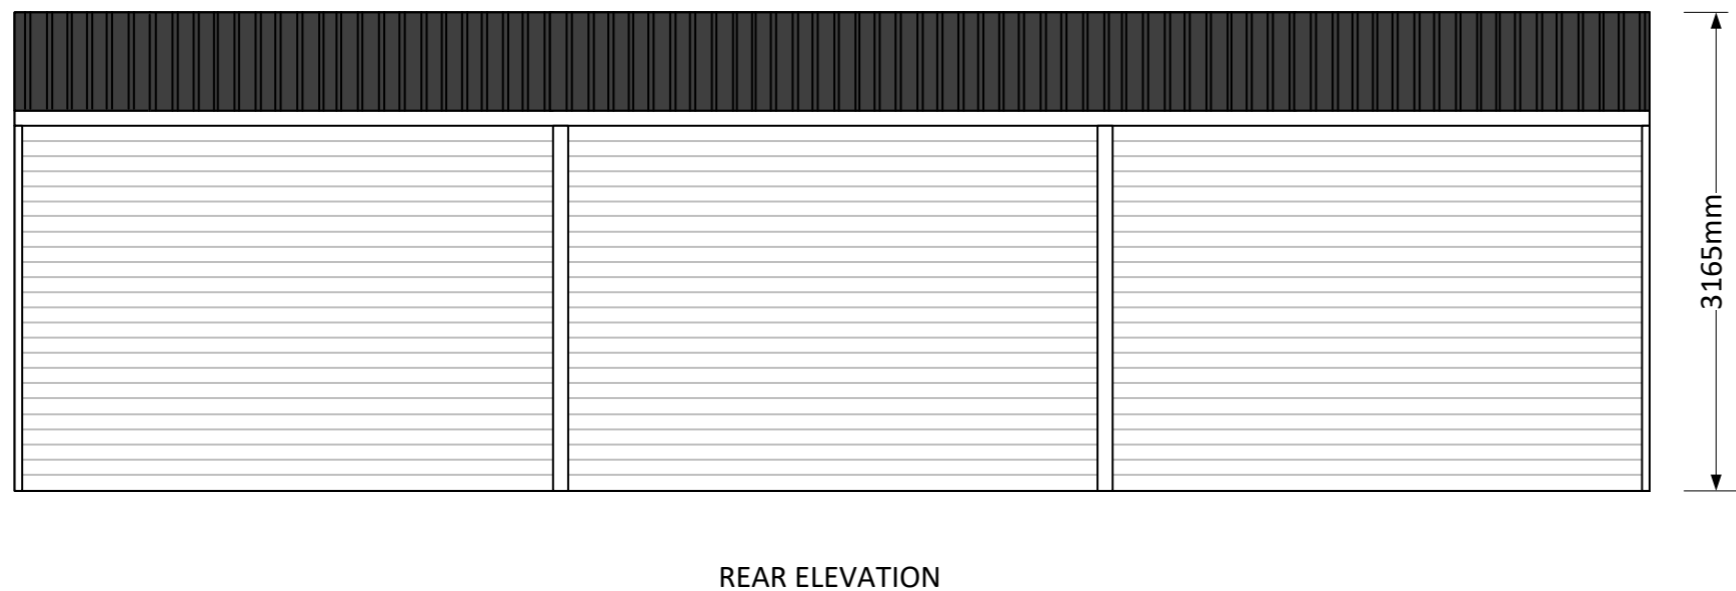

HUNTER

STABLES

A3 drawing @ 1:50 scale

TITLE	STANDARD COMBINATION BUILDING (APEX ROOF)
DATE	MARCH 2021
REVISION	1.1
SCALE	1: 50 @ A3
DRAWN BY	JJ