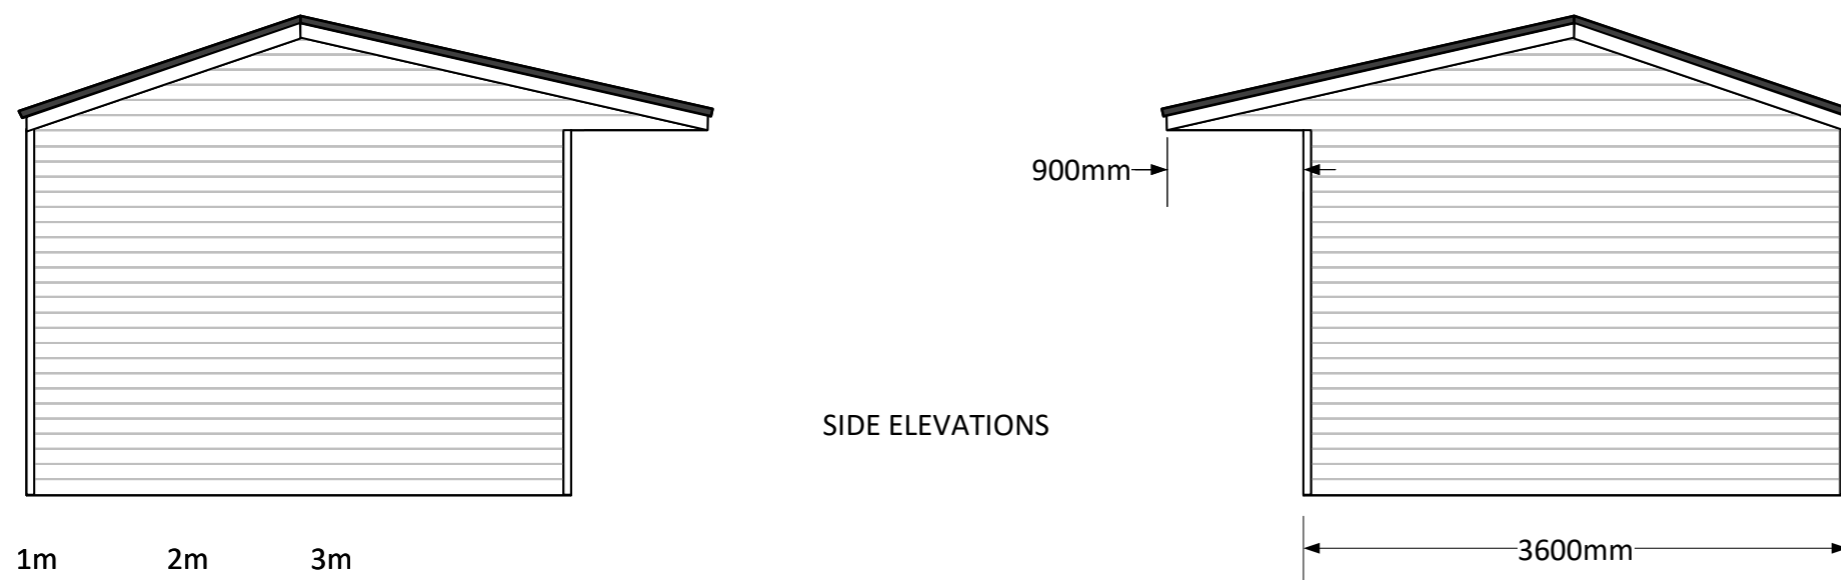

HUNTER

STABLES

A3 drawing @ 1:50 scale

TITLE	STANDARD COMBINATION BUILDING (APEX ROOF)
DATE	MARCH 2021
REVISION	1.1
SCALE	1: 50 @ A3
DRAWN BY	JJ