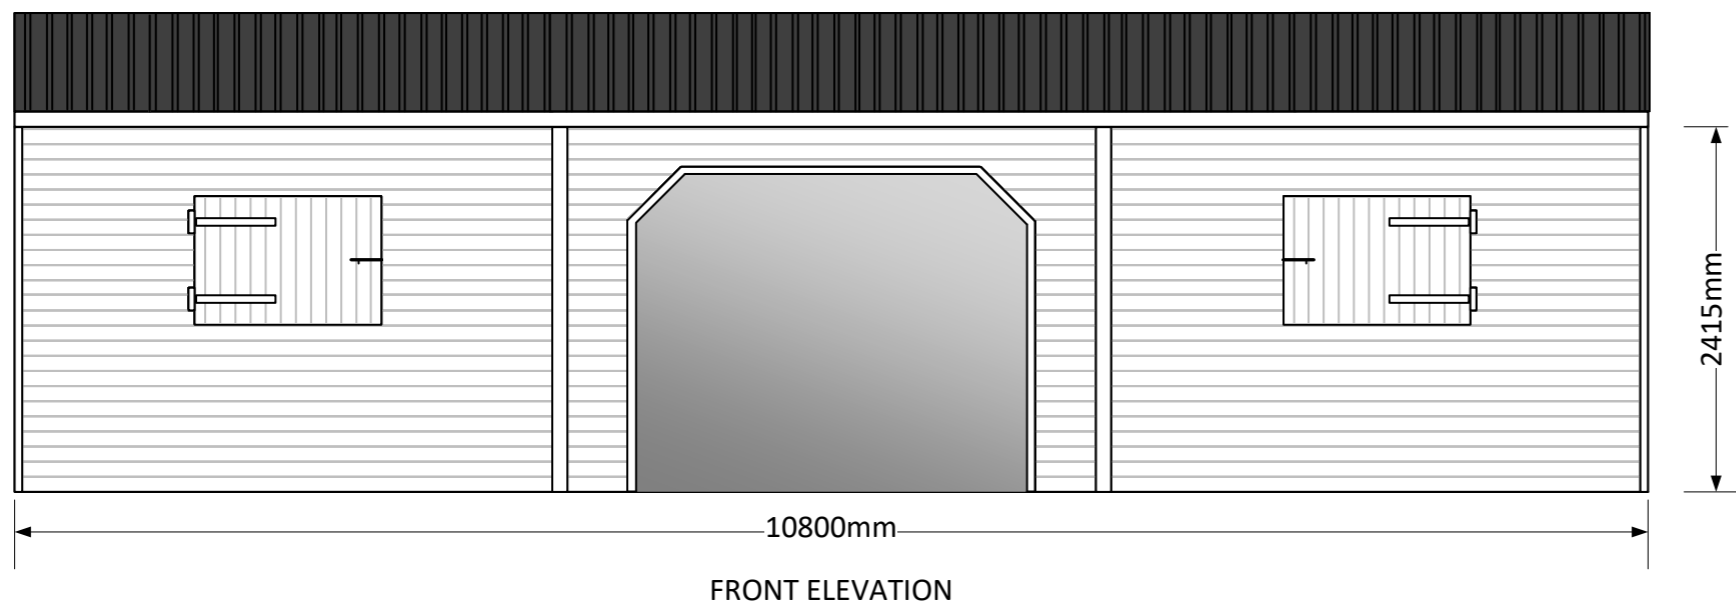

HUNTER

STABLES

A3 drawing @ 1:50 scale

TITLE	STANDARD COMBINATION BUILDING (APEX ROOF)
DATE	MARCH 2021
REVISION	1.1
SCALE	1: 50 @ A3
DRAWN BY	JJ