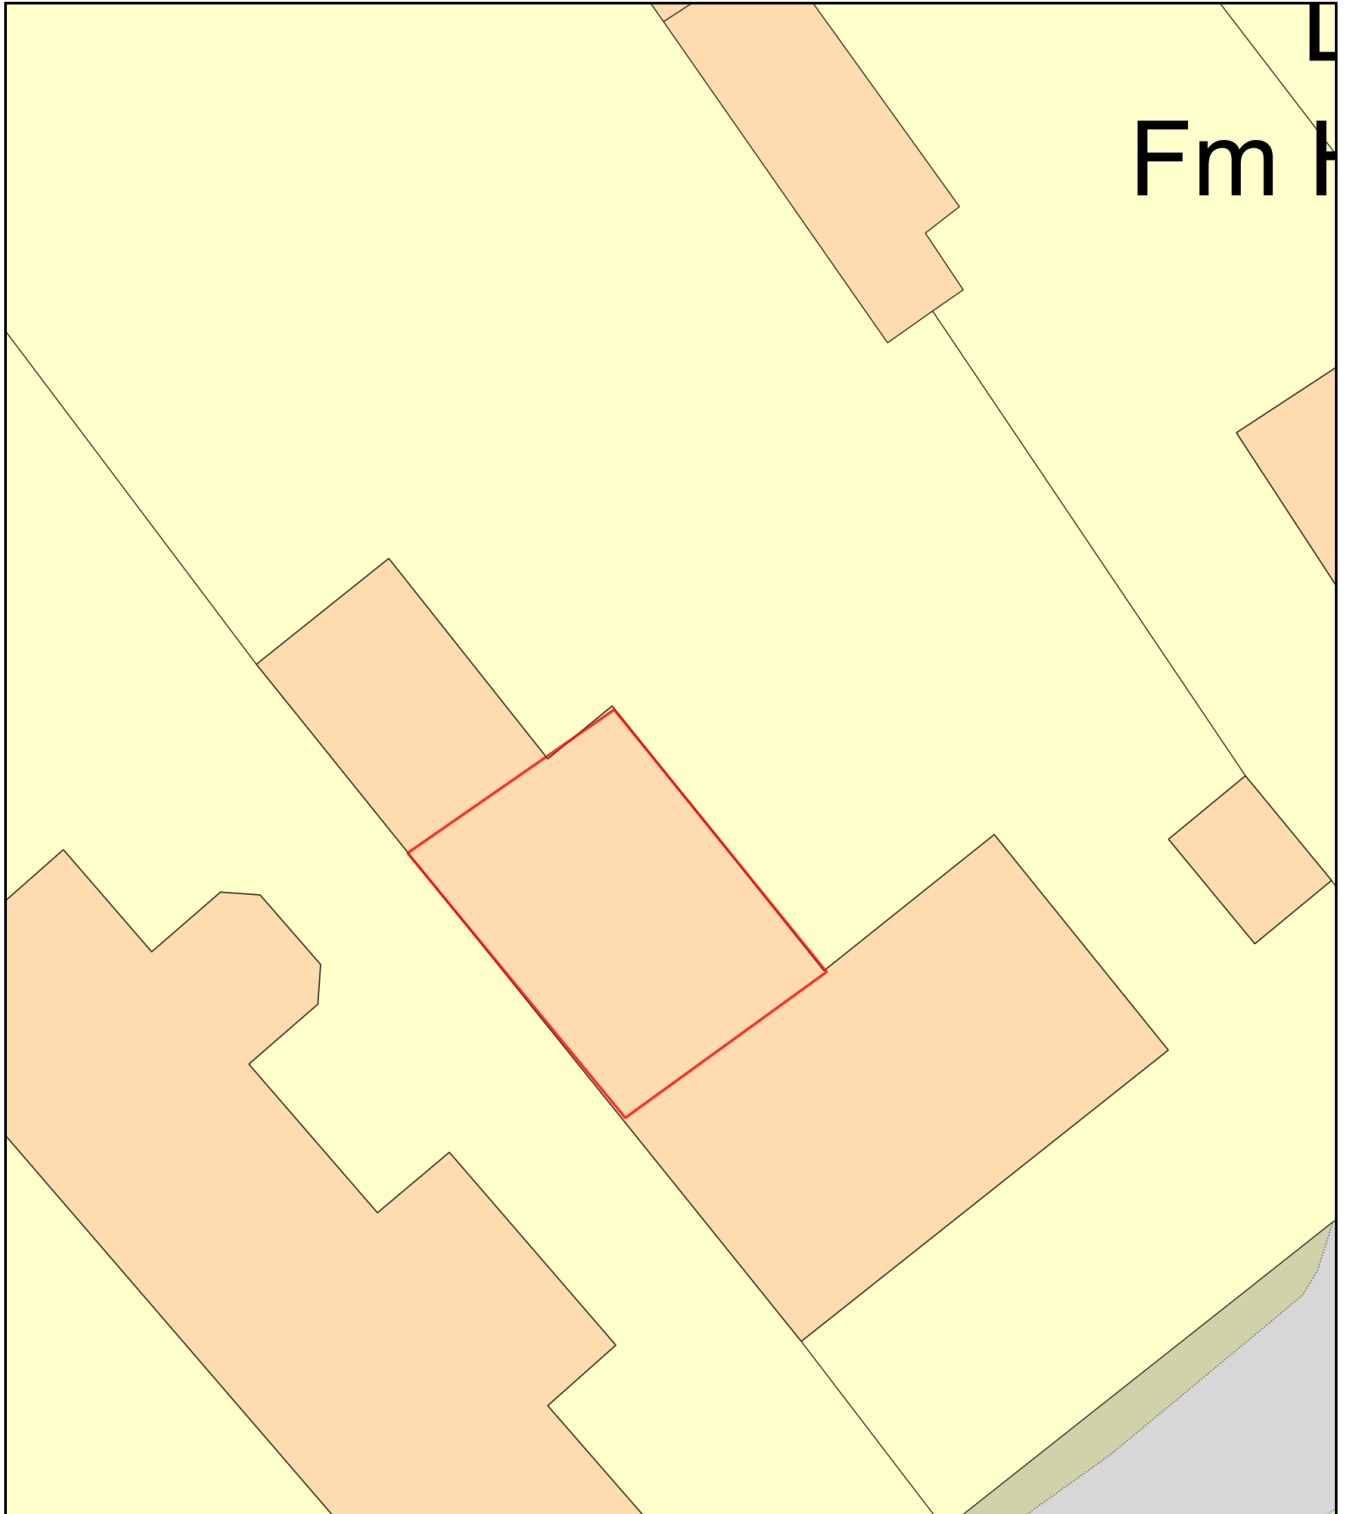

# Kitchen Roof Site Plan

Plan Produced for: **Johnathan White**  
Date Produced: 10 Feb 2024  
Plan Reference Number: TQRQM24041202114788  
Scale: 1:200 @ A4