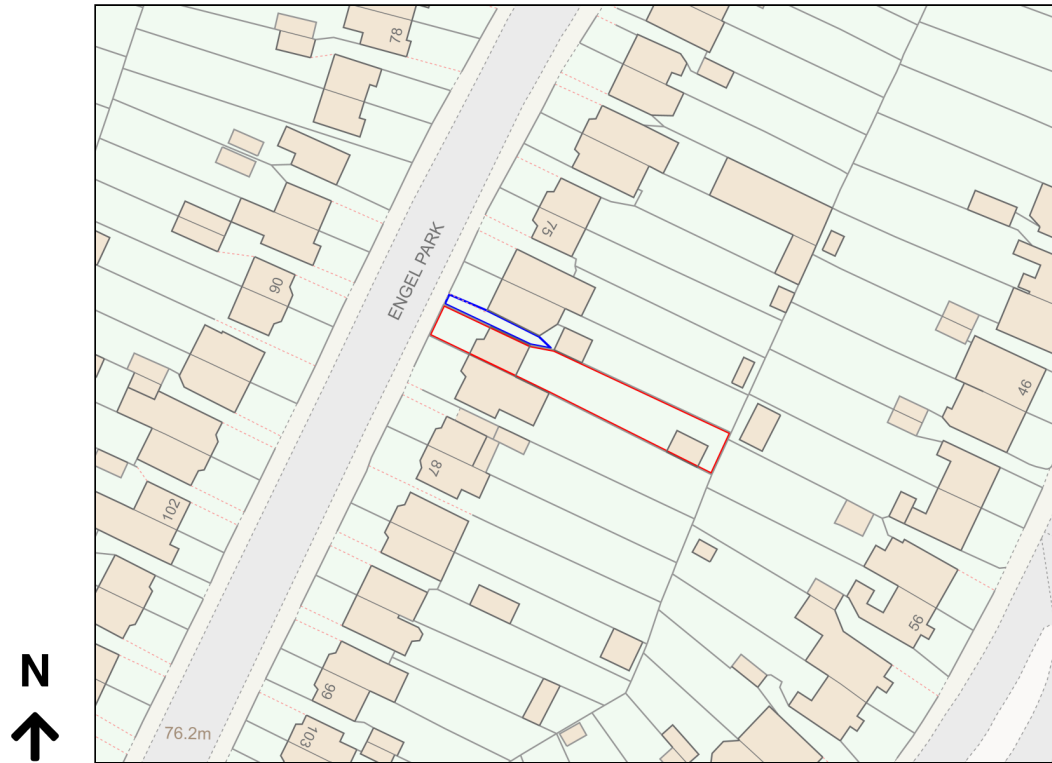

Location Plan

Site Address: 81, Engel Park, Mill Hill, London, NW7 2HN

Date Produced: 09-Feb-2024

Scale: 1:1250 @A4

Planning Portal Reference: PP-12797144v1