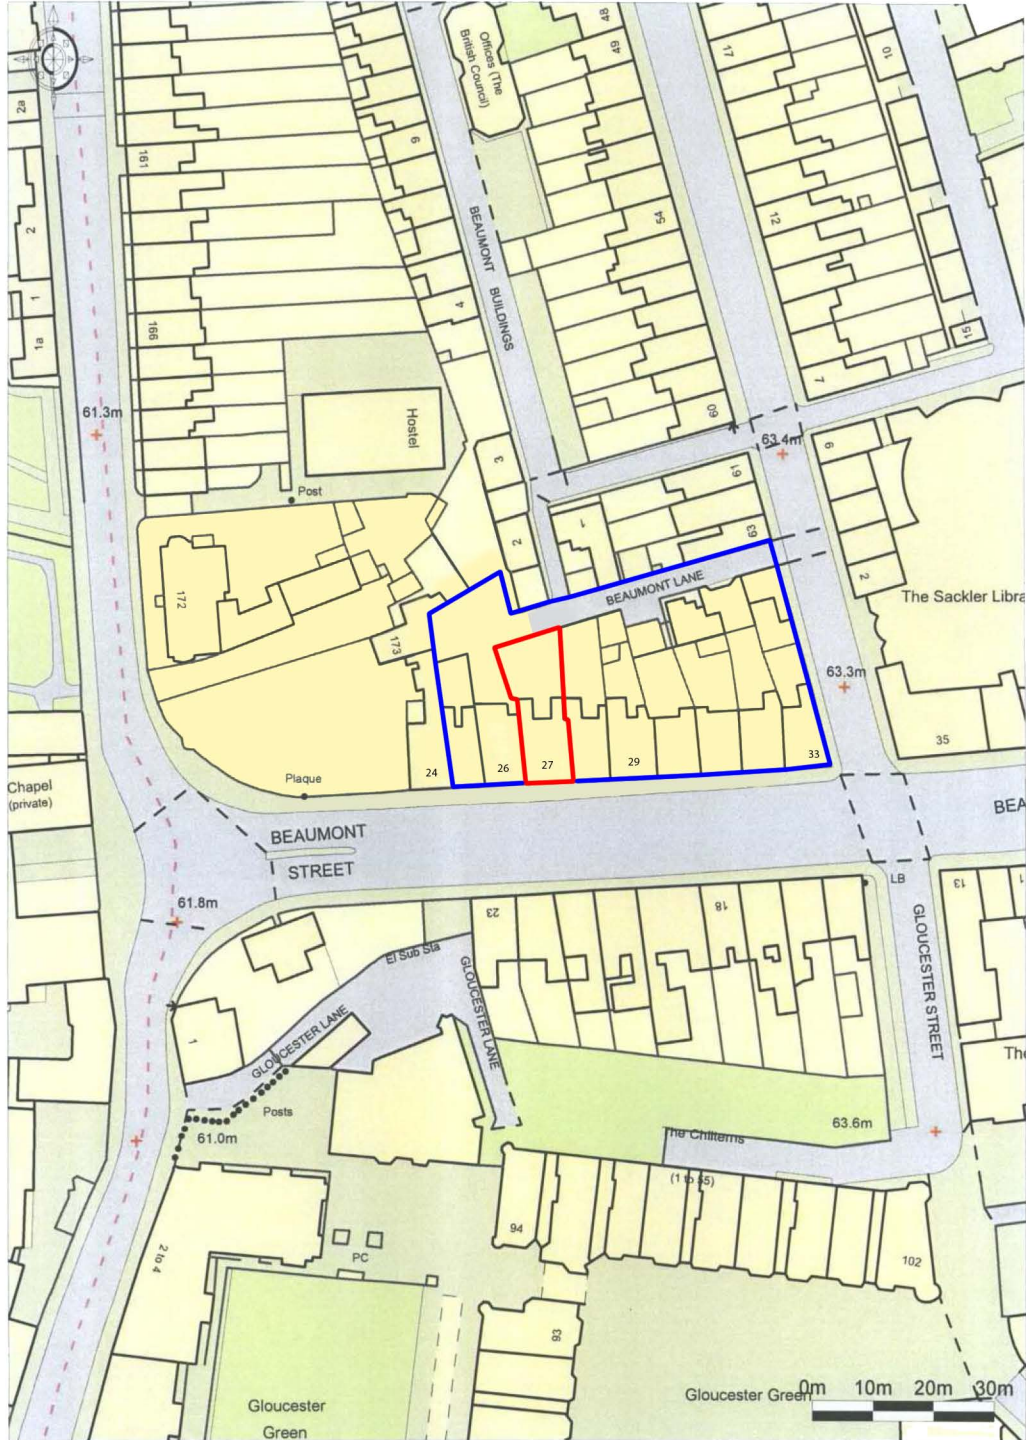

LOCATION & SITE PLAN

© Crown Copyright 2009. All rights reserved. Licence number 100020449. Plotted Scale - 1:1250

27 BEAUMONT STREET, OXFORD