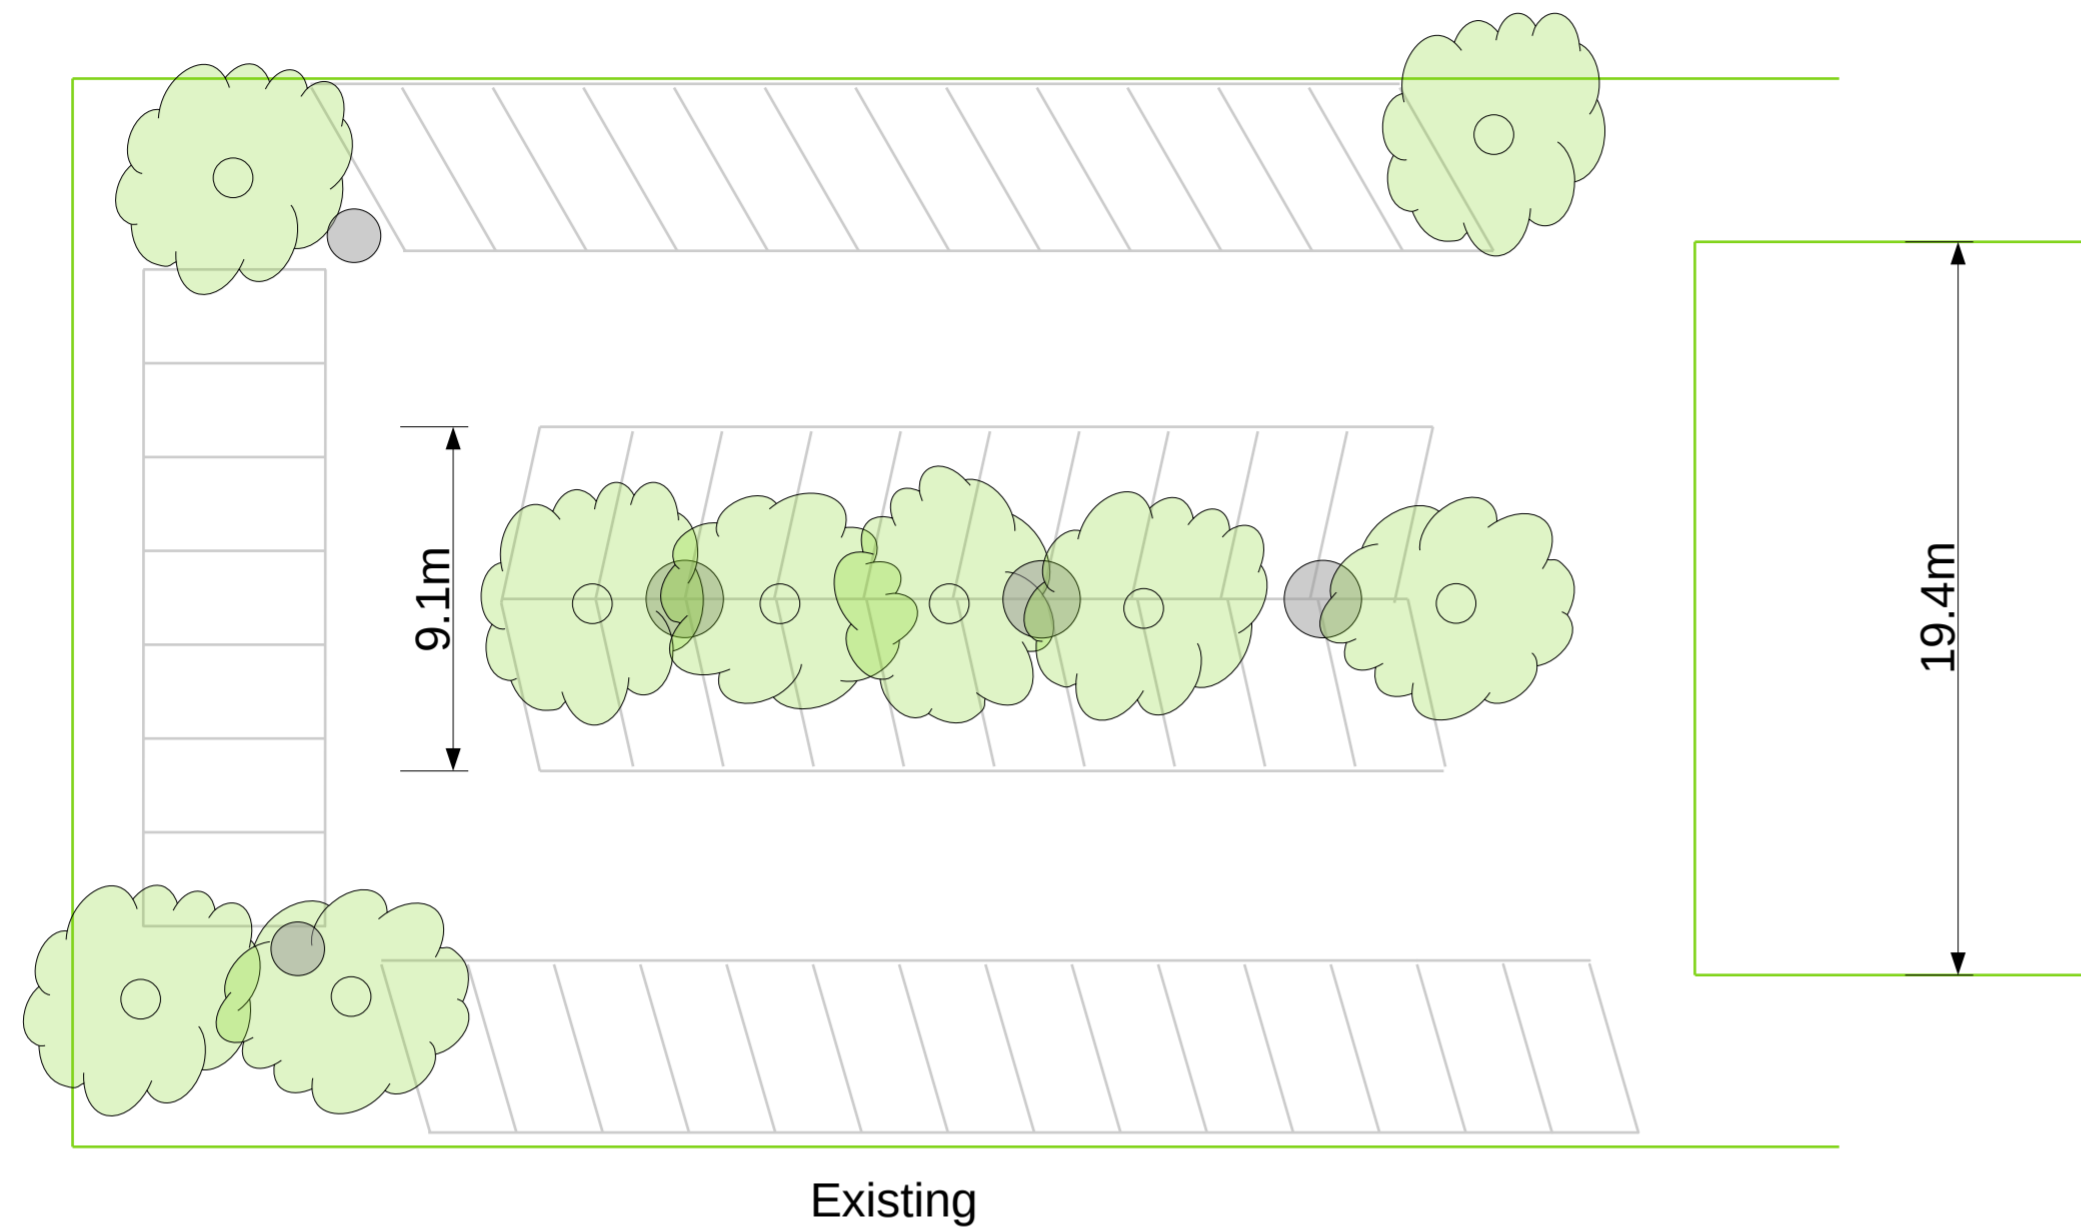

Proposed Secure Bicycle Store

Existing

Tree

1m lamp post

3m lamp post

Proposed

Single storey height secure bicycle store, with grass roof and secure mesh walls