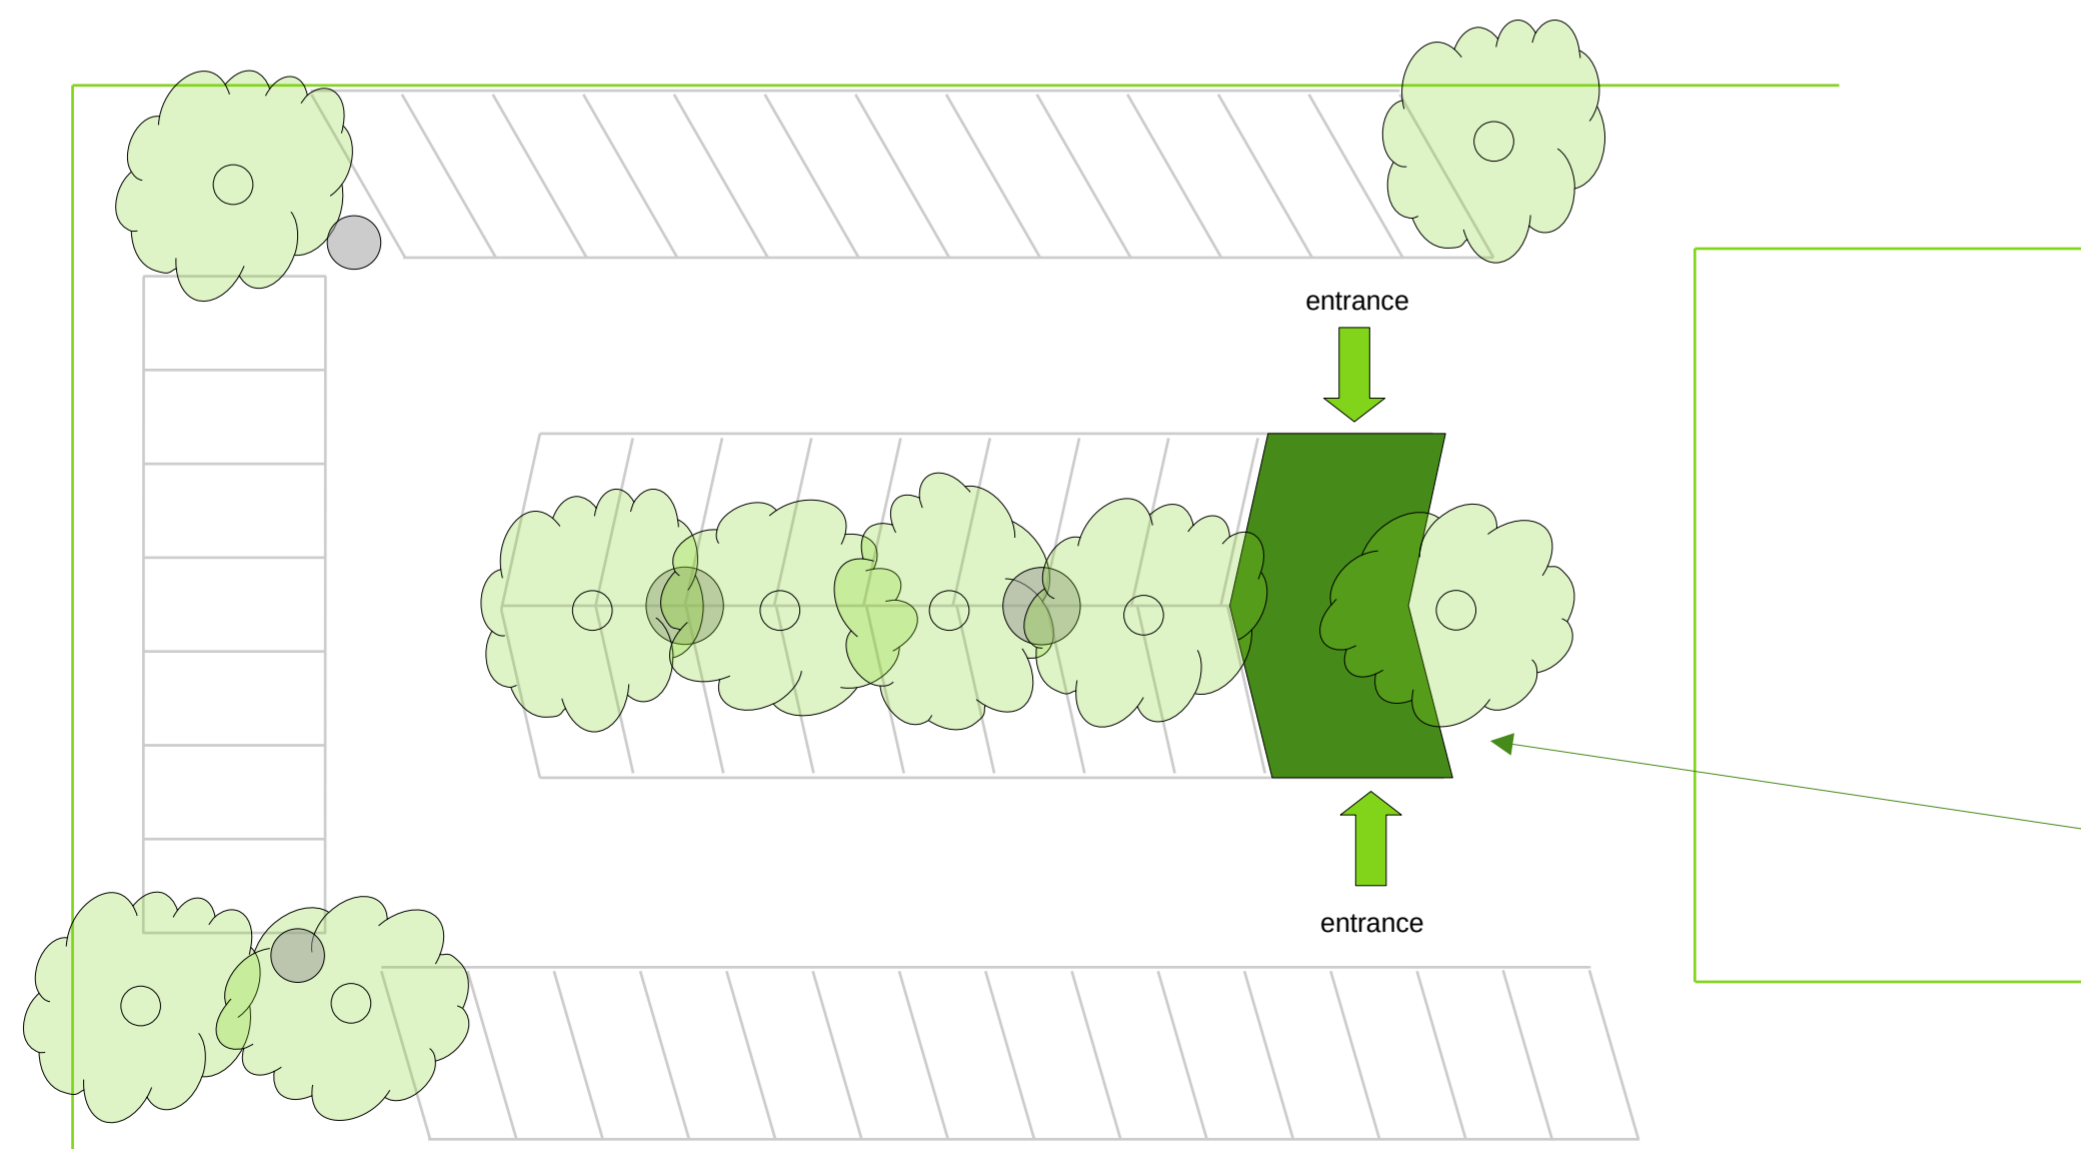

Proposed Secure Bicycle Store

Existing

Tree

1m lamp post

3m lamp post

Proposed

Single storey height secure bicycle store, with grass roof and secure mesh walls